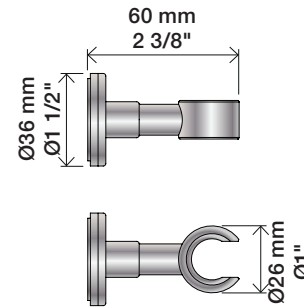

Max. 65°C. 150°F

1611: A 1621: B

A 170 mm 6 3/4"
 B 220 mm 8 3/4"

1641T8:

Brass: 200 mm 8"
 Steel: 217 mm 8 1/2"

1671:

1671-HT2:

www.vola.com

T7

T11

T16

VOLA T3, T4, T5, T6, T7, T8, T9, T11, T14, T16, T27

www.vola.com

vola

5 1703182 372310

mnt_T3-T27_V3_40999247
01-04-2022

T14

T8

T9

T3

T27

T4, T5, T6, T7, T11, T16, T27

T8, T9, T14

T3