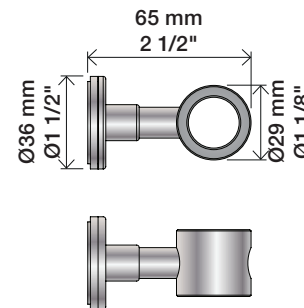

Max. 65°C. 150°F

1611: A 1621: B

A 170 mm 6 3/4"
 B 220 mm 8 3/4"

1641T8:

Brass: 200 mm 8"
 Steel: 217 mm 8 1/2"

1671:

1671-HT2:

www.vola.com

T7

T11

T16

VOLA T3, T4, T5, T6, T7, T8, T9, T11, T14, T16, T27

www.vola.com

vola

5 1703182 372310

mnt_T3-T27_V3_40999247
01-04-2022

T14

T8

T9

T3

T27

T4, T5, T6, T7, T11, T16, T27

T8, T9, T14

T3