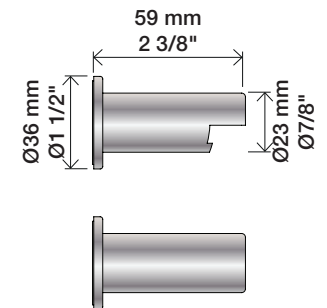

Max. 65°C. 150°F

1611: A 1621: B

A 170 mm 6 3/4"
 B 220 mm 8 3/4"

1641T8:

Brass: 200 mm 8"
 Steel: 217 mm 8 1/2"

1671:

1671-HT2:

www.vola.com

T14

T8

T9

T3

T27

T4, T5, T6, T7, T11, T16, T27

T8, T9, T14

T3