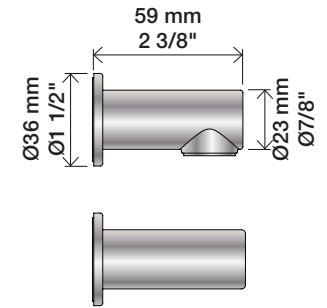

Max. 65°C. 150°F

1611: A 1621: B

A 170 mm 6 3/4"
 B 220 mm 8 3/4"

1641T8:

Brass: 200 mm 8"
 Steel: 217 mm 8 1/2"

1671:

1671-HT2:

www.vola.com

T14

T8

T9

T3

T27

T4, T5, T6, T7, T11, T16, T27

T8, T9, T14

T3