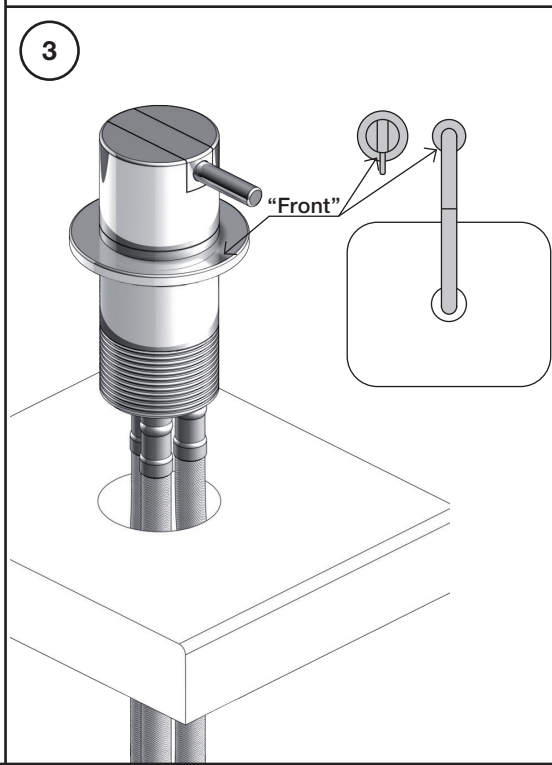

Data, 3 Bar /43.5 Psi:

	l/min.	Gal/min.
500:	14,5	3.8
590:	9,0	2.4
500-T1:	11,0	2.9
2500:	18,7	4.9
SC1:	18,7	4.9
SC5, 7:	18,0	4.8
SC9:	11,0	2.9

Max. 65°C, 150°F

500/2500: