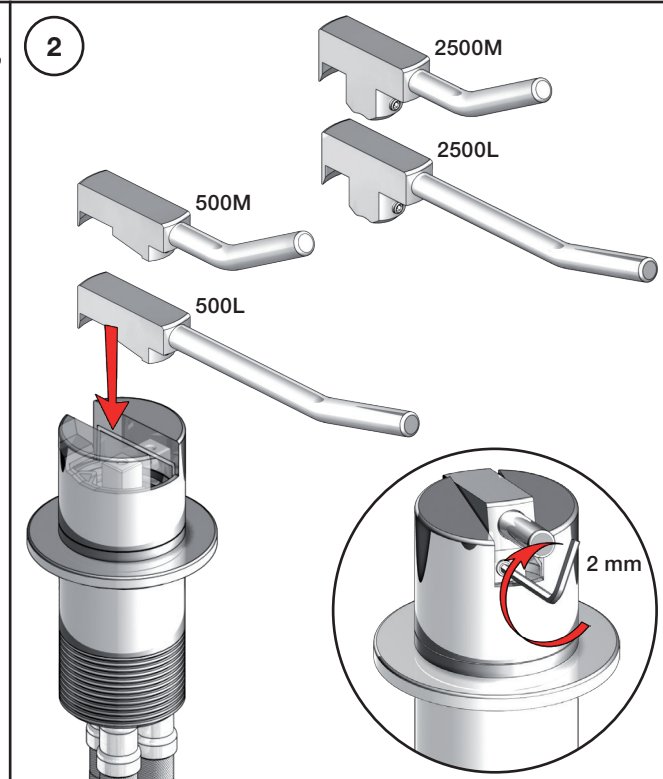

Data, 3 Bar /43.5 Psi:

	l/min.	Gal/min.
500:	14,5	3.8
590:	9,0	2.4
500-T1:	11,0	2.9
2500:	18,7	4.9
SC1:	18,7	4.9
SC5, 7:	18,0	4.8
SC9:	11,0	2.9

Max. 65°C, 150°F

500/2500: