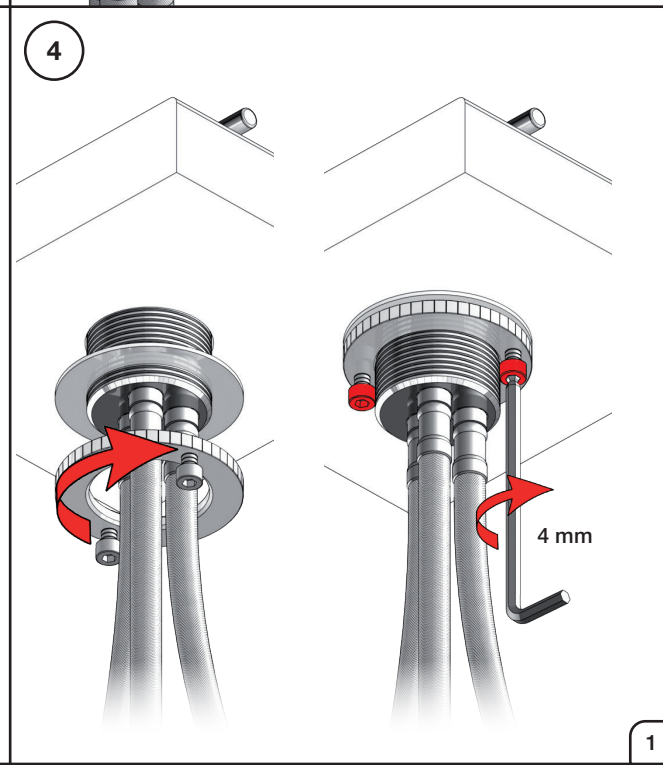

Data, 3 Bar /43.5 Psi:

	l/min.	Gal/min.
500:	14,5	3.8
590:	9,0	2.4
500-T1:	11,0	2.9
2500:	18,7	4.9
SC1:	18,7	4.9
SC5, 7:	18,0	4.8
SC9:	11,0	2.9

Max. 65°C, 150°F

500/2500: