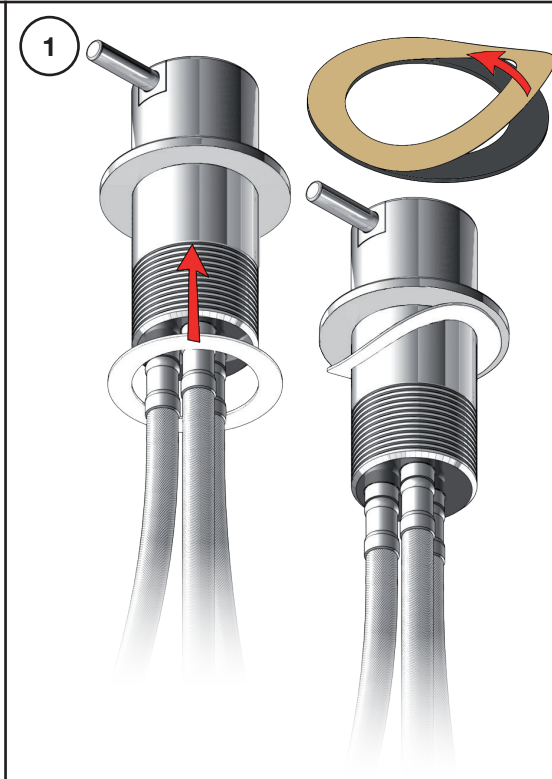

Data, 3 Bar /43.5 Psi:

	l/min.	Gal/min.
500:	14,5	3.8
590:	9,0	2.4
500-T1:	11,0	2.9
2500:	18,7	4.9
SC1:	18,7	4.9
SC5, 7:	18,0	4.8
SC9:	11,0	2.9

Max. 65°C, 150°F

500/2500: