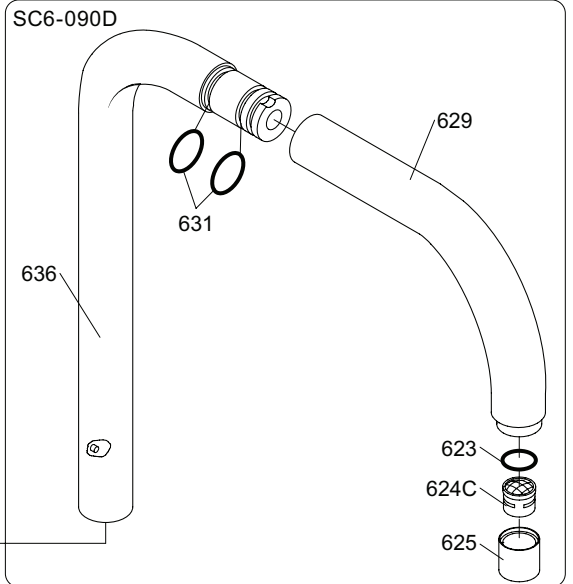

Inches:	Ø	H	D	h
090	3/4"	8 1/4"	8"	5 3/4"
090A	3/4"	4 1/4"	3 1/2"	1 1/2"
090B	3/4"	7"	4"	4 1/2"
090C	1"	7"	4"	4 1/2"
090D	1"	8 3/4"	8"	5"
090E	1"	6 3/4"	8"	2 1/2"
090G	3/4"	7"	5 1/2"	4"
090H	3/4"	10 1/2"	8 5/8"	6"
090I	3/4"	12 3/4"	8 5/8"	8 1/2"
090V	3/4"	14"	5 3/4"	10 1/2"

VOLA 500, 590, 500T1
 VOLA 2500
 VOLA SC1, SC3, SC5, SC7, SC9, SC10, SC12

Fitting instruction
 Montageanleitung
 Monteringsvejledning
 Monteringsvægledning
 Montage hanleiding
 Manuel de montage

04/00027
 04/00038

vola

- NR11: VR20, VR22, VR1273, VR1274, VR1275
- VR090D/C: VR623, VR624C, 4xVR631, VR1902
- VR1277K: VR22, VR2269, VR1277
- VR434: VR261, VR263, VR440, VR442, 2xVR455
- VR437: VR97, VR98, 2xVR444, VR450, VR451

VOLA 090E

Date
 Oct. 2014

Rev.
 1

Sheet
 SB 18.2

2500:

500: Ø10
500US: Ø3/8"

- VR1277K: VR22, VR2269, VR1277
- VR434: 2xVR455, VR445, VR446, VR502
- NR.11: VR20, VR22, VR1273, VR1274, VR1275

vola
Lunavej 2
DK-8700 Horsens
Tlf : + 45 7023 5500
sales@vola.com
www.vola.com