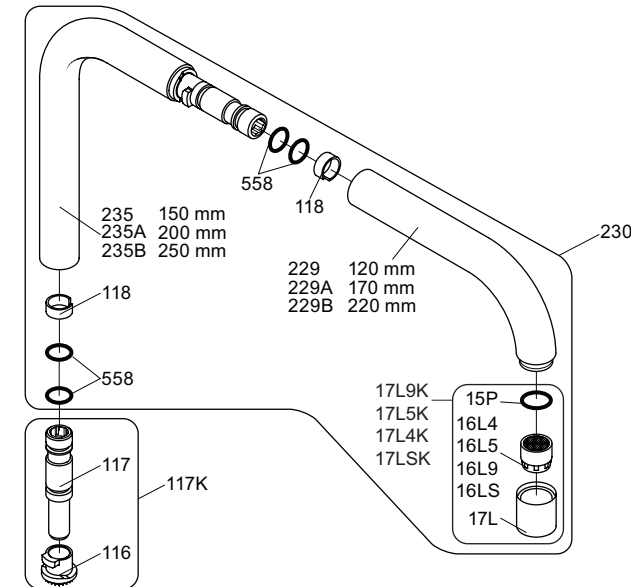

VOLA KV1

Fitting instruction
 Montageanleitung
 Monteringsvejledning
 Monteringsvægledning
 Montage hanleiding
 Manuel de montage

04/00203
 04/00206

Data, 3 Bar /43.5 Psi:

	l/min.	Gal/min.
KV1:	9,0	2.4
KV1US:	4,5	1.2

Bruk
Bediening
Fonctionnement

Colour: 02, 04, 05, 06, 08, 09, 12, 14, 15, 16, 17,
18, 19, 20, 21, 25, 27, 60, 62, 63, 65, 66

Cu:
KV1: Ø10
KV1US: Ø3/8"
KV1Q: Ø3/8"

- NR.10/L/M: VR20, VR22, VR273/L/M, VR294, VR295
 VR17L4K: VR15P, VR16L4, VR17L (US Standard)
 VR17L5K: VR15P, VR16L5, VR17L
 VR17L9K: VR15P, VR16L9, VR17L
 VR17LSK: VR15P, VR16LS, VR17L
 VR30: VR15P, VR16L9, VR17L, VR29, 4xVR31, VR35, VR1902 (F40) (and KV1 from 1972 - 1996)
 VR132: VR15P, VR16L9, VR17L, 2xVR31, 2xVR558, VR1902 (2013 - 06. 2016)
 VR133: VR15P, VR16L9, VR17L, VR24, 4xVR31, VR113, VR1902 (1997 - 2012)
 VR230: VR15P, VR16L9, VR17L, 2xVR118, VR229, VR235, 4xVR558, VR1902 (06-2016 -)
 VR117K: VR116, VR117, VR118, 2xVR558, VR1902
 VR277K: VR22, VR269, VR277
 VR297/L/M: VR20, VR22, VR269, VR273/L/M, VR277, VR294, VR295, VR296
 VR433: VR261, VR263, VR440, VR442, 2xVR444