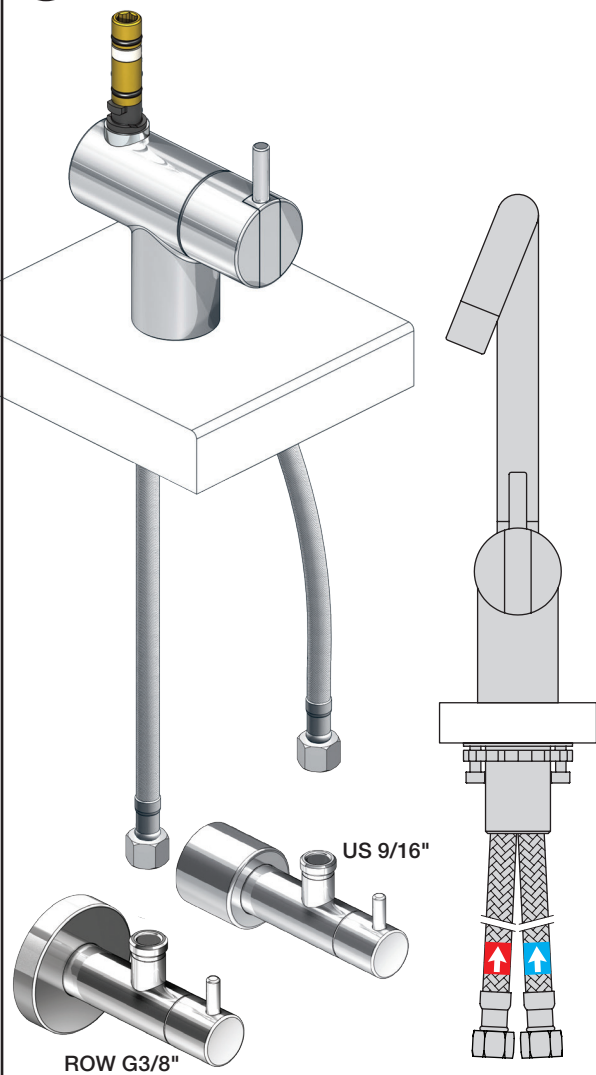

VOLA KV1

Fitting instruction
 Montageanleitung
 Monteringsvejledning
 Monteringsvægledning
 Montage hanleiding
 Manuel de montage

04/00203
 04/00206

Data, 3 Bar /43.5 Psi:

	l/min.	Gal/min.
KV1:	9,0	2.4
KV1US:	4,5	1.2

Max. 65°C, 150°F

www.vola.com

mnt_KV1_V3_40998778
 06-09-2023

vola

4

5

KV1L/KV1M

Operation
Bedienung
Betjening

Bruk
Bediening
Fonctionnement

Colour: 02, 04, 05, 06, 08, 09, 12, 14, 15, 16, 17,
18, 19, 20, 21, 25, 27, 60, 62, 63, 65, 66

Cu:
KV1: Ø10
KV1US: Ø3/8"
KV1Q: Ø3/8"

- NR.10/L/M: VR20, VR22, VR273/L/M, VR294, VR295
 VR17L4K: VR15P, VR16L4, VR17L (US Standard)
 VR17L5K: VR15P, VR16L5, VR17L
 VR17L9K: VR15P, VR16L9, VR17L
 VR17LSK: VR15P, VR16LS, VR17L
 VR30: VR15P, VR16L9, VR17L, VR29, 4xVR31, VR35, VR1902 (F40) (and KV1 from 1972 - 1996)
 VR132: VR15P, VR16L9, VR17L, 2xVR31, 2xVR558, VR1902 (2013 - 06. 2016)
 VR133: VR15P, VR16L9, VR17L, VR24, 4xVR31, VR113, VR1902 (1997 - 2012)
 VR230: VR15P, VR16L9, VR17L, 2xVR118, VR229, VR235, 4xVR558, VR1902 (06-2016 -)
 VR117K: VR116, VR117, VR118, 2xVR558, VR1902
 VR277K: VR22, VR269, VR277
 VR297/L/M: VR20, VR22, VR269, VR273/L/M, VR277, VR294, VR295, VR296
 VR433: VR261, VR263, VR440, VR442, 2xVR444