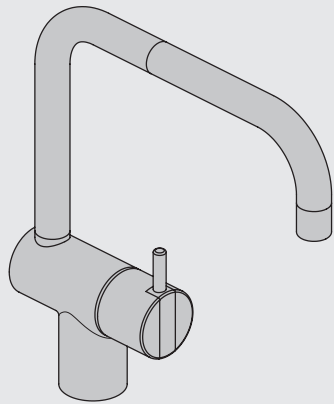

VOLA KV1

Fitting instruction
 Montageanleitung
 Monteringsvejledning
 Monteringsvægledning
 Montage hanleiding
 Manuel de montage

04/00203
 04/00206

Data, 3 Bar /43.5 Psi:

	l/min.	Gal/min.
KV1:	9,0	2.4
KV1US:	4,5	1.2

Bruk
Bediening
Fonctionnement

Colour: 02, 04, 05, 06, 08, 09, 12, 14, 15, 16, 17,
18, 19, 20, 21, 25, 27, 60, 62, 63, 65, 66

Cu:
KV1: Ø10
KV1US: Ø3/8"
KV1Q: Ø3/8"

- NR.10/L/M: VR20, VR22, VR273/L/M, VR294, VR295
 VR17L4K: VR15P, VR16L4, VR17L (US Standard)
 VR17L5K: VR15P, VR16L5, VR17L
 VR17L9K: VR15P, VR16L9, VR17L
 VR17LSK: VR15P, VR16LS, VR17L
 VR30: VR15P, VR16L9, VR17L, VR29, 4xVR31, VR35, VR1902 (F40) (and KV1 from 1972 - 1996)
 VR132: VR15P, VR16L9, VR17L, 2xVR31, 2xVR558, VR1902 (2013 - 06. 2016)
 VR133: VR15P, VR16L9, VR17L, VR24, 4xVR31, VR113, VR1902 (1997 - 2012)
 VR230: VR15P, VR16L9, VR17L, 2xVR118, VR229, VR235, 4xVR558, VR1902 (06-2016 -)
 VR117K: VR116, VR117, VR118, 2xVR558, VR1902
 VR277K: VR22, VR269, VR277
 VR297/L/M: VR20, VR22, VR269, VR273/L/M, VR277, VR294, VR295, VR296
 VR433: VR261, VR263, VR440, VR442, 2xVR444