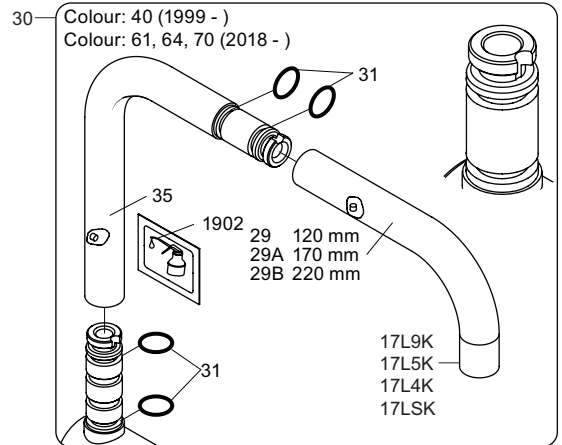

VOLA KV1

Fitting instruction
 Montageanleitung
 Monteringsvejledning
 Monteringsvægledning
 Montage hanleiding
 Manuel de montage

04/00203
 04/00206

Data, 3 Bar /43.5 Psi:

	l/min.	Gal/min.
KV1:	9,0	2.4
KV1US:	4,5	1.2

Bruk
Bediening
Fonctionnement

Colour: 02, 04, 05, 06, 08, 09, 12, 14, 15, 16, 17,
18, 19, 20, 21, 25, 27, 60, 62, 63, 65, 66

Cu:
KV1: Ø10
KV1US: Ø3/8"
KV1Q: Ø3/8"

- NR.10/L/M: VR20, VR22, VR273/L/M, VR294, VR295
 VR17L4K: VR15P, VR16L4, VR17L (US Standard)
 VR17L5K: VR15P, VR16L5, VR17L
 VR17L9K: VR15P, VR16L9, VR17L
 VR17LSK: VR15P, VR16LS, VR17L
 VR30: VR15P, VR16L9, VR17L, VR29, 4xVR31, VR35, VR1902 (F40) (and KV1 from 1972 - 1996)
 VR132: VR15P, VR16L9, VR17L, 2xVR31, 2xVR558, VR1902 (2013 - 06. 2016)
 VR133: VR15P, VR16L9, VR17L, VR24, 4xVR31, VR113, VR1902 (1997 - 2012)
 VR230: VR15P, VR16L9, VR17L, 2xVR118, VR229, VR235, 4xVR558, VR1902 (06-2016 -)
 VR117K: VR116, VR117, VR118, 2xVR558, VR1902
 VR277K: VR22, VR269, VR277
 VR297/L/M: VR20, VR22, VR269, VR273/L/M, VR277, VR294, VR295, VR296
 VR433: VR261, VR263, VR440, VR442, 2xVR444