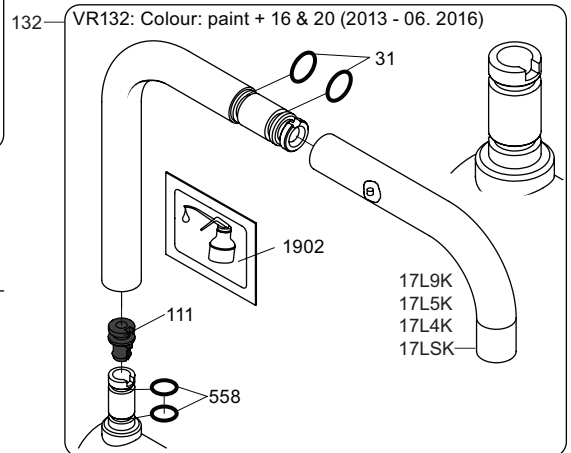

VOLA KV1

Fitting instruction
 Montageanleitung
 Monteringsvejledning
 Monteringsvægledning
 Montage hanleiding
 Manuel de montage

04/00203
 04/00206

Data, 3 Bar /43.5 Psi:

	l/min.	Gal/min.
KV1:	9,0	2.4
KV1US:	4,5	1.2

Bruk
Bediening
Fonctionnement

Colour: 02, 04, 05, 06, 08, 09, 12, 14, 15, 16, 17,
18, 19, 20, 21, 25, 27, 60, 62, 63, 65, 66

Cu:
KV1: Ø10
KV1US: Ø3/8"
KV1Q: Ø3/8"

- NR.10/L/M: VR20, VR22, VR273/L/M, VR294, VR295
 VR17L4K: VR15P, VR16L4, VR17L (US Standard)
 VR17L5K: VR15P, VR16L5, VR17L
 VR17L9K: VR15P, VR16L9, VR17L
 VR17LSK: VR15P, VR16LS, VR17L
 VR30: VR15P, VR16L9, VR17L, VR29, 4xVR31, VR35, VR1902 (F40) (and KV1 from 1972 - 1996)
 VR132: VR15P, VR16L9, VR17L, 2xVR31, 2xVR558, VR1902 (2013 - 06. 2016)
 VR133: VR15P, VR16L9, VR17L, VR24, 4xVR31, VR113, VR1902 (1997 - 2012)
 VR230: VR15P, VR16L9, VR17L, 2xVR118, VR229, VR235, 4xVR558, VR1902 (06-2016 -)
 VR117K: VR116, VR117, VR118, 2xVR558, VR1902
 VR277K: VR22, VR269, VR277
 VR297/L/M: VR20, VR22, VR269, VR273/L/M, VR277, VR294, VR295, VR296
 VR433: VR261, VR263, VR440, VR442, 2xVR444