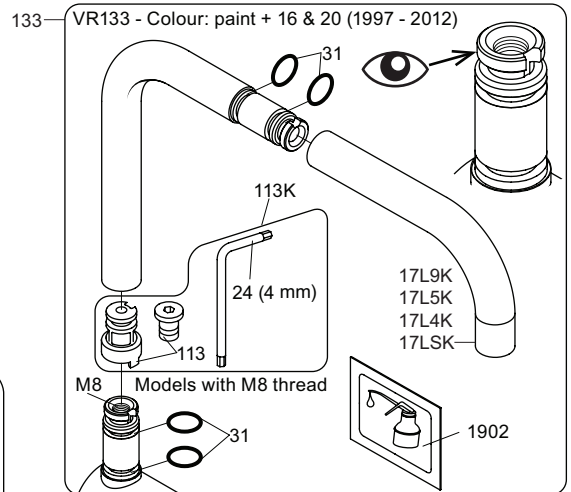

VOLA KV1

Fitting instruction
 Montageanleitung
 Monteringsvejledning
 Monteringsvægledning
 Montage hanleiding
 Manuel de montage

04/00203
 04/00206

Data, 3 Bar /43.5 Psi:

	l/min.	Gal/min.
KV1:	9,0	2.4
KV1US:	4,5	1.2

Bruk
Bediening
Fonctionnement

Colour: 02, 04, 05, 06, 08, 09, 12, 14, 15, 16, 17,
18, 19, 20, 21, 25, 27, 60, 62, 63, 65, 66

Cu:
KV1: Ø10
KV1US: Ø3/8"
KV1Q: Ø3/8"

- NR.10/L/M: VR20, VR22, VR273/L/M, VR294, VR295
 VR17L4K: VR15P, VR16L4, VR17L (US Standard)
 VR17L5K: VR15P, VR16L5, VR17L
 VR17L9K: VR15P, VR16L9, VR17L
 VR17LSK: VR15P, VR16LS, VR17L
 VR30: VR15P, VR16L9, VR17L, VR29, 4xVR31, VR35, VR1902 (F40) (and KV1 from 1972 - 1996)
 VR132: VR15P, VR16L9, VR17L, 2xVR31, 2xVR558, VR1902 (2013 - 06. 2016)
 VR133: VR15P, VR16L9, VR17L, VR24, 4xVR31, VR113, VR1902 (1997 - 2012)
 VR230: VR15P, VR16L9, VR17L, 2xVR118, VR229, VR235, 4xVR558, VR1902 (06-2016 -)
 VR117K: VR116, VR117, VR118, 2xVR558, VR1902
 VR277K: VR22, VR269, VR277
 VR297/L/M: VR20, VR22, VR269, VR273/L/M, VR277, VR294, VR295, VR296
 VR433: VR261, VR263, VR440, VR442, 2xVR444