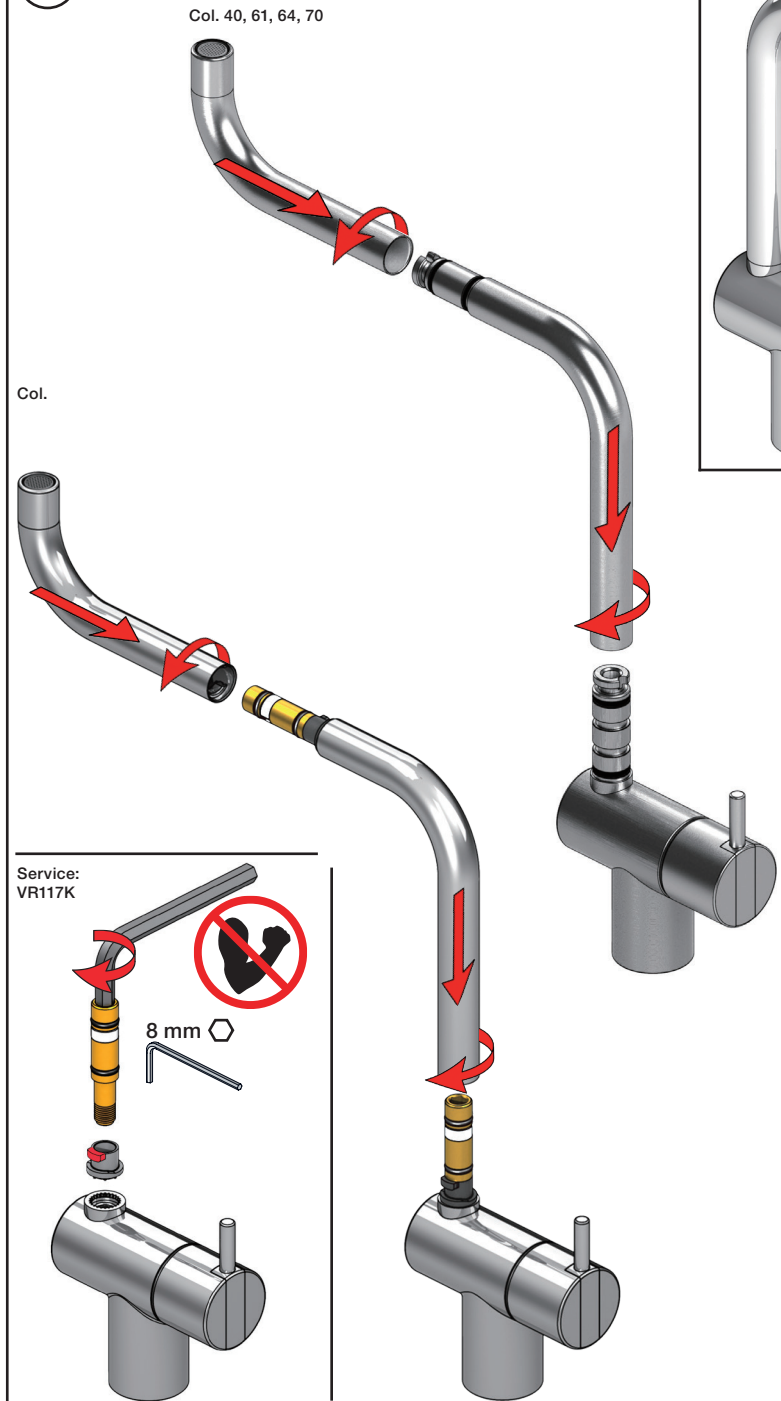

VOLA KV1

Fitting instruction
 Montageanleitung
 Monteringsvejledning
 Monteringsvægledning
 Montage hanleiding
 Manuel de montage

04/00203
 04/00206

Data, 3 Bar /43.5 Psi:

	l/min.	Gal/min.
KV1:	9,0	2.4
KV1US:	4,5	1.2

Max. 65°C, 150°F

www.vola.com

mnt_KV1_V3_40998778
 06-09-2023

vola

4

5

KV1L/KV1M

Operation
Bedienung
Betjening

Bruk
Bediening
Fonctionnement

Colour: 02, 04, 05, 06, 08, 09, 12, 14, 15, 16, 17,
18, 19, 20, 21, 25, 27, 60, 62, 63, 65, 66

Cu:
KV1: Ø10
KV1US: Ø3/8"
KV1Q: Ø3/8"

- NR.10/L/M: VR20, VR22, VR273/L/M, VR294, VR295
 VR17L4K: VR15P, VR16L4, VR17L (US Standard)
 VR17L5K: VR15P, VR16L5, VR17L
 VR17L9K: VR15P, VR16L9, VR17L
 VR17LSK: VR15P, VR16LS, VR17L
 VR30: VR15P, VR16L9, VR17L, VR29, 4xVR31, VR35, VR1902 (F40) (and KV1 from 1972 - 1996)
 VR132: VR15P, VR16L9, VR17L, 2xVR31, 2xVR558, VR1902 (2013 - 06. 2016)
 VR133: VR15P, VR16L9, VR17L, VR24, 4xVR31, VR113, VR1902 (1997 - 2012)
 VR230: VR15P, VR16L9, VR17L, 2xVR118, VR229, VR235, 4xVR558, VR1902 (06-2016 -)
 VR117K: VR116, VR117, VR118, 2xVR558, VR1902
 VR277K: VR22, VR269, VR277
 VR297/L/M: VR20, VR22, VR269, VR273/L/M, VR277, VR294, VR295, VR296
 VR433: VR261, VR263, VR440, VR442, 2xVR444