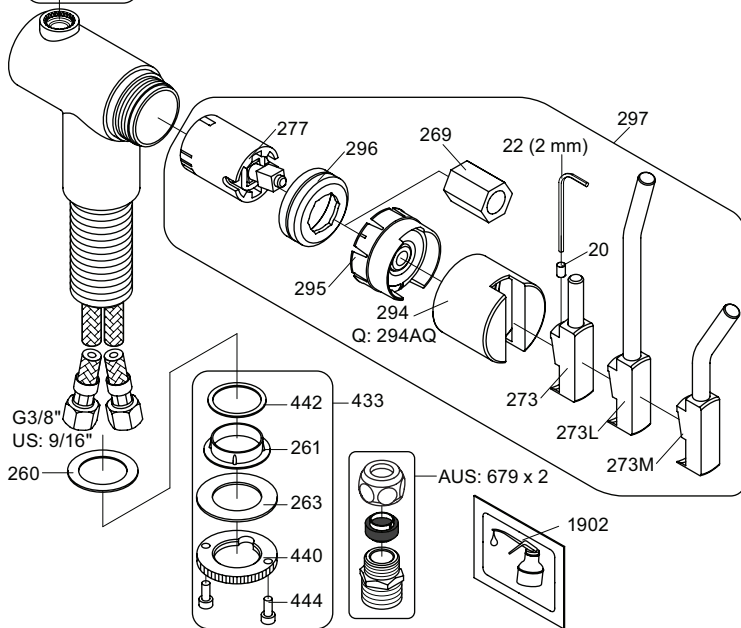

VOLA KV1

Fitting instruction
 Montageanleitung
 Monteringsvejledning
 Monteringsvægledning
 Montage hanleiding
 Manuel de montage

04/00203
 04/00206

Data, 3 Bar /43.5 Psi:

	l/min.	Gal/min.
KV1:	9,0	2.4
KV1US:	4,5	1.2

Bruk
Bediening
Fonctionnement

Colour: 02, 04, 05, 06, 08, 09, 12, 14, 15, 16, 17,
18, 19, 20, 21, 25, 27, 60, 62, 63, 65, 66

Cu:
KV1: Ø10
KV1US: Ø3/8"
KV1Q: Ø3/8"

- NR.10/L/M: VR20, VR22, VR273/L/M, VR294, VR295
 VR17L4K: VR15P, VR16L4, VR17L (US Standard)
 VR17L5K: VR15P, VR16L5, VR17L
 VR17L9K: VR15P, VR16L9, VR17L
 VR17LSK: VR15P, VR16LS, VR17L
 VR30: VR15P, VR16L9, VR17L, VR29, 4xVR31, VR35, VR1902 (F40) (and KV1 from 1972 - 1996)
 VR132: VR15P, VR16L9, VR17L, 2xVR31, 2xVR558, VR1902 (2013 - 06. 2016)
 VR133: VR15P, VR16L9, VR17L, VR24, 4xVR31, VR113, VR1902 (1997 - 2012)
 VR230: VR15P, VR16L9, VR17L, 2xVR118, VR229, VR235, 4xVR558, VR1902 (06-2016 -)
 VR117K: VR116, VR117, VR118, 2xVR558, VR1902
 VR277K: VR22, VR269, VR277
 VR297/L/M: VR20, VR22, VR269, VR273/L/M, VR277, VR294, VR295, VR296
 VR433: VR261, VR263, VR440, VR442, 2xVR444