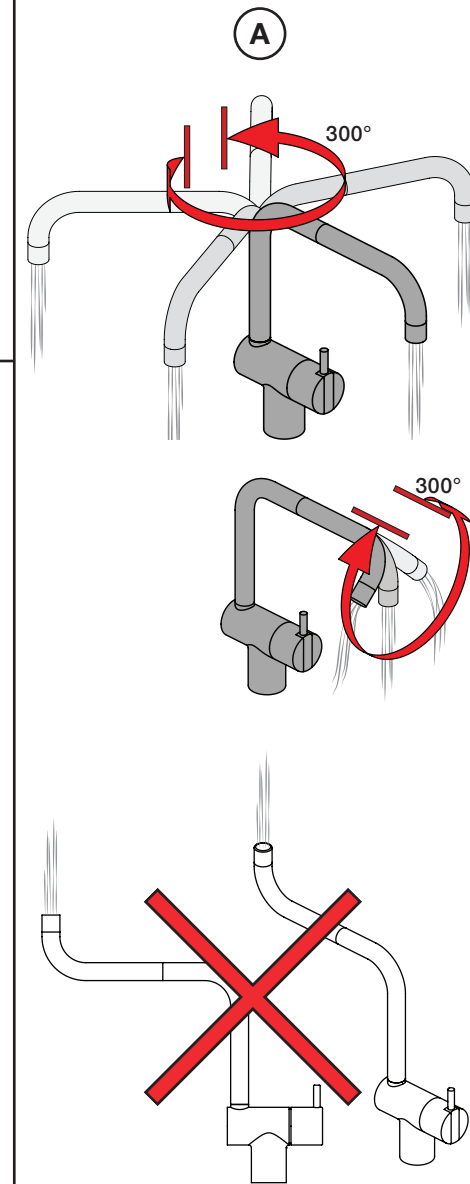

VOLA KV1

Fitting instruction
 Montageanleitung
 Monteringsvejledning
 Monteringsvægledning
 Montage hanleiding
 Manuel de montage

04/00203
 04/00206

Data, 3 Bar /43.5 Psi:

	l/min.	Gal/min.
KV1:	9,0	2.4
KV1US:	4,5	1.2

Bruk
Bediening
Fonctionnement

Colour: 02, 04, 05, 06, 08, 09, 12, 14, 15, 16, 17,
18, 19, 20, 21, 25, 27, 60, 62, 63, 65, 66

Cu:
KV1: Ø10
KV1US: Ø3/8"
KV1Q: Ø3/8"

- NR.10/L/M: VR20, VR22, VR273/L/M, VR294, VR295
 VR17L4K: VR15P, VR16L4, VR17L (US Standard)
 VR17L5K: VR15P, VR16L5, VR17L
 VR17L9K: VR15P, VR16L9, VR17L
 VR17LSK: VR15P, VR16LS, VR17L
 VR30: VR15P, VR16L9, VR17L, VR29, 4xVR31, VR35, VR1902 (F40) (and KV1 from 1972 - 1996)
 VR132: VR15P, VR16L9, VR17L, 2xVR31, 2xVR558, VR1902 (2013 - 06. 2016)
 VR133: VR15P, VR16L9, VR17L, VR24, 4xVR31, VR113, VR1902 (1997 - 2012)
 VR230: VR15P, VR16L9, VR17L, 2xVR118, VR229, VR235, 4xVR558, VR1902 (06-2016 -)
 VR117K: VR116, VR117, VR118, 2xVR558, VR1902
 VR277K: VR22, VR269, VR277
 VR297/L/M: VR20, VR22, VR269, VR273/L/M, VR277, VR294, VR295, VR296
 VR433: VR261, VR263, VR440, VR442, 2xVR444