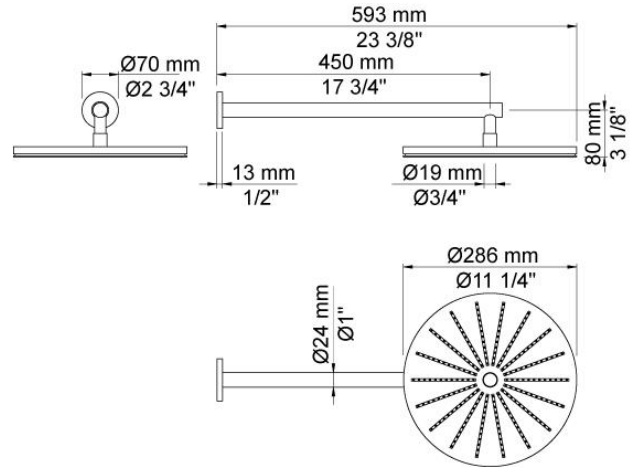

:
:
:

060

	Bar:	1.0	2.0	3.0	4.0	5.0
060 <sup>1)</sup>	(l/min)	12.7	18.0	22.0	25.4	28.4

<sup>1)</sup> USA: Flow restricted to 1.8 gpm (7.0 l/min)

	Color 20, Brushed chrome
Color 02, Grey	Color 21, Carmine red
Color 04, Light blue	Color 25, Pink
Color 05, Orange	Color 27, Matt black
Color 06, Light green	Color 28, Matt white
Color 08, Yellow	Color 40, Brushed stainless steel
Color 09, Dark grey	Color 60, Black
Color 12, Mocca	Color 61, Brushed black
Color 14, Bright red	Color 63, Copper
Color 15, Dark blue	Color 64, Brushed Copper
Color 16, Polished chrome	Color 65, Gold
Color 17, Gloss black	Color 68, Silver
Color 18, White	Color 70, Brushed Gold
Color 19, Natural brass	