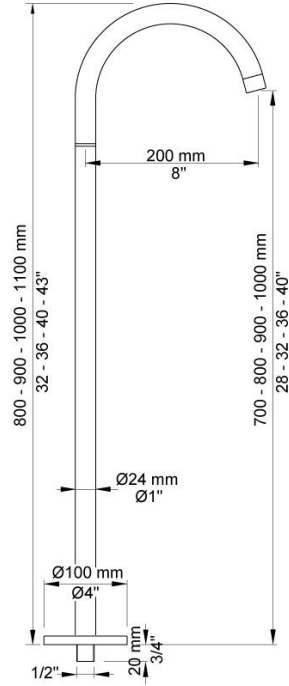

:	
:	
:	

PSB Singapore

090FM

	Bar:	1.0	2.0	3.0	4.0	5.0
090FM ¹⁾	(l/min)	17.3	24.5	30.0	30.0	30.0

¹⁾ 5200 thermostatic mixer

	Color 20, Brushed chrome
Color 02, Grey	Color 21, Carmine red
Color 04, Light blue	Color 25, Pink
Color 05, Orange	Color 27, Matt black
Color 06, Light green	Color 28, Matt white
Color 08, Yellow	Color 40, Brushed stainless steel
Color 09, Dark grey	Color 60, Black
Color 12, Mocca	Color 61, Brushed black
Color 14, Bright red	Color 63, Copper
Color 15, Dark blue	Color 64, Brushed Copper
Color 16, Polished chrome	Color 65, Gold
Color 17, Gloss black	Color 68, Silver
Color 18, White	Color 70, Brushed Gold
Color 19, Natural brass	