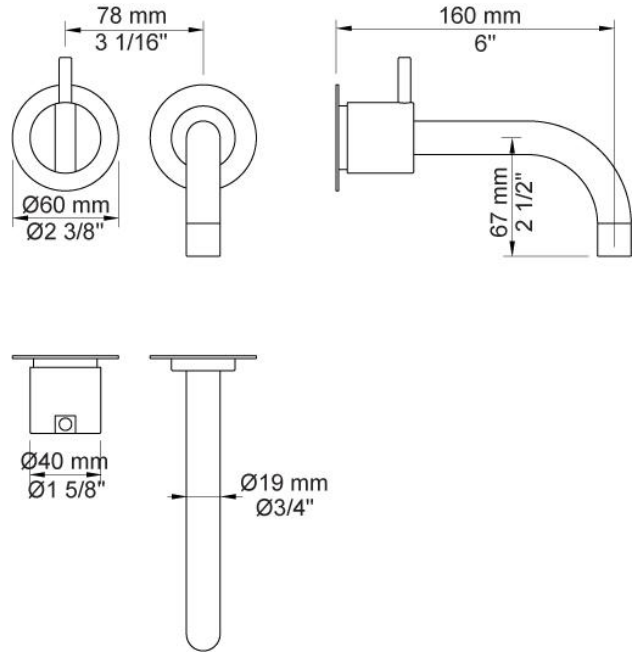

:	
:	
:	

111

One handle in-wall mixer, 6" spout, ceramic disc cartridge, 1.5 gpm.

	Bar:	1.0	2.0	3.0	4.0	5.0
111	(l/min)	2.9	4.1	5.0	5.0	5.0
111 ¹⁾	(l/min)	2.6	3.7	4.5	4.5	4.5

¹⁾ USA standard

	Color 20, Brushed chrome
Color 02, Grey	Color 21, Carmine red
Color 04, Light blue	Color 25, Pink
Color 05, Orange	Color 27, Matt black
Color 06, Light green	Color 28, Matt white
Color 08, Yellow	Color 40, Brushed stainless steel
Color 09, Dark grey	Color 60, Black
Color 12, Mocca	Color 61, Brushed black
Color 14, Bright red	Color 63, Copper
Color 15, Dark blue	Color 64, Brushed Copper
Color 16, Polished chrome	Color 65, Gold
Color 17, Gloss black	Color 68, Silver
Color 18, White	Color 70, Brushed Gold
Color 19, Natural brass	

001
2 3/8" circular flange.

010
6" fixed basin spout.

100
One handle in-wall mixer with fixed outlet socket. 1/2" connection NPT female inlets.

3001
2 3/8" circular flange.

NR28