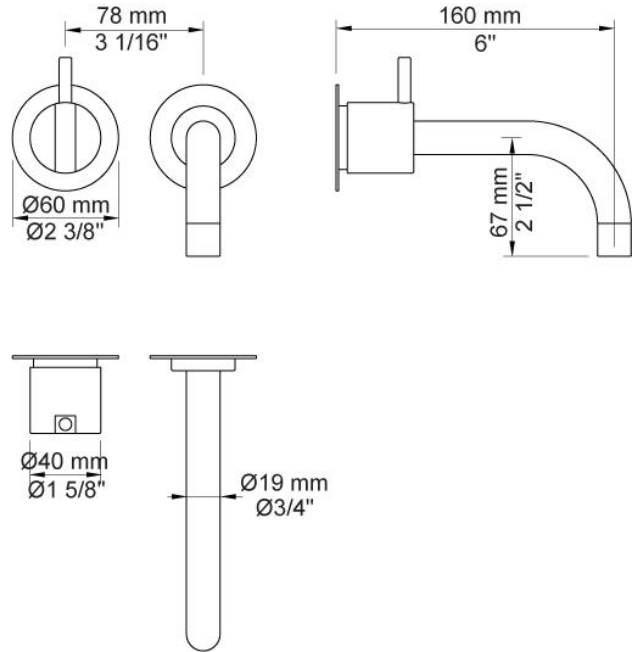

:	
:	
:	

**111**

One handle in-wall mixer, 6" spout, ceramic disc cartridge, 1.5 gpm.

	Bar:	1.0	2.0	3.0	4.0	5.0
111	(l/min)	2.9	4.1	5.0	5.0	5.0
111 <sup>1)</sup>	(l/min)	2.6	3.7	4.5	4.5	4.5

<sup>1)</sup> USA standard

**001**  
2 3/8" circular flange.

**010**  
6" fixed basin spout.

**100**  
One handle in-wall mixer with fixed outlet socket. 1/2" connection NPT female inlets.

**3001**  
2 3/8" circular flange.

**NR28**