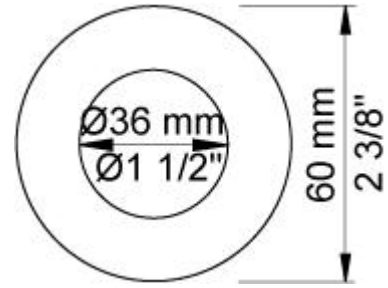

:	
:	
:	

**111**

One handle in-wall mixer, 6" spout, ceramic disc cartridge, 1.5 gpm.

	Bar:	1.0	2.0	3.0	4.0	5.0
111	(l/min)	2.9	4.1	5.0	5.0	5.0
111 <sup>1)</sup>	(l/min)	2.6	3.7	4.5	4.5	4.5

<sup>1)</sup> USA standard

**001**  
2 3/8" circular flange.

**010**  
6" fixed basin spout.

**100**  
One handle in-wall mixer with fixed outlet socket. 1/2" connection NPT female inlets.

**3001**  
2 3/8" circular flange.

**NR28**