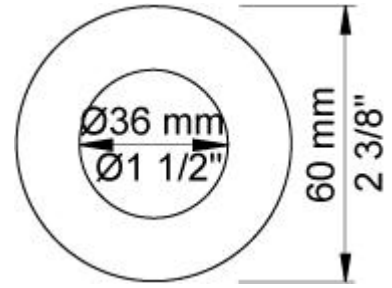

:	
:	
:	

111

One handle in-wall mixer, 6" spout, ceramic disc cartridge, 1.5 gpm.

	Bar:	1.0	2.0	3.0	4.0	5.0
111	(l/min)	2.9	4.1	5.0	5.0	5.0
111 ¹⁾	(l/min)	2.6	3.7	4.5	4.5	4.5

¹⁾ USA standard

	Color 20, Brushed chrome
Color 02, Grey	Color 21, Carmine red
Color 04, Light blue	Color 25, Pink
Color 05, Orange	Color 27, Matt black
Color 06, Light green	Color 28, Matt white
Color 08, Yellow	Color 40, Brushed stainless steel
Color 09, Dark grey	Color 60, Black
Color 12, Mocca	Color 61, Brushed black
Color 14, Bright red	Color 63, Copper
Color 15, Dark blue	Color 64, Brushed Copper
Color 16, Polished chrome	Color 65, Gold
Color 17, Gloss black	Color 68, Silver
Color 18, White	Color 70, Brushed Gold
Color 19, Natural brass	

001
2 3/8" circular flange.

010
6" fixed basin spout.

100
One handle in-wall mixer with fixed outlet socket. 1/2" connection NPT female inlets.

3001
2 3/8" circular flange.

NR28