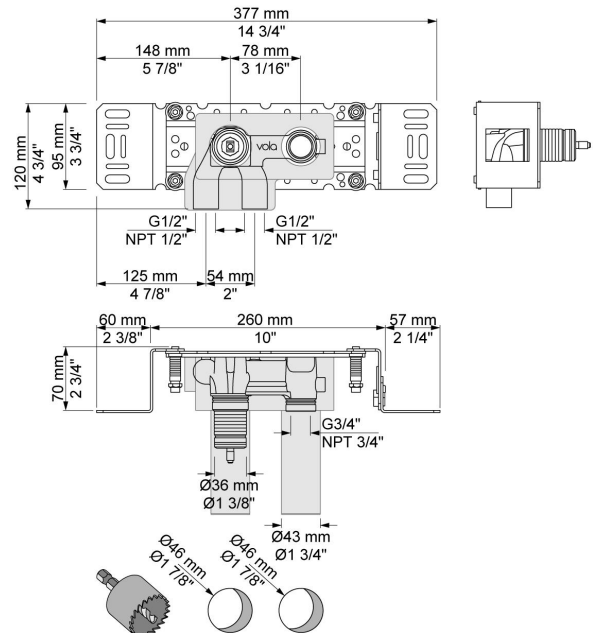

:	
:	
:	

111

One handle in-wall mixer, 6" spout, ceramic disc cartridge, 1.5 gpm.

	Bar:	1.0	2.0	3.0	4.0	5.0
111	(l/min)	2.9	4.1	5.0	5.0	5.0
111 ¹⁾	(l/min)	2.6	3.7	4.5	4.5	4.5

¹⁾ USA standard

	Color 20, Brushed chrome
Color 02, Grey	Color 21, Carmine red
Color 04, Light blue	Color 25, Pink
Color 05, Orange	Color 27, Matt black
Color 06, Light green	Color 28, Matt white
Color 08, Yellow	Color 40, Brushed stainless steel
Color 09, Dark grey	Color 60, Black
Color 12, Mocca	Color 61, Brushed black
Color 14, Bright red	Color 63, Copper
Color 15, Dark blue	Color 64, Brushed Copper
Color 16, Polished chrome	Color 65, Gold
Color 17, Gloss black	Color 68, Silver
Color 18, White	Color 70, Brushed Gold
Color 19, Natural brass	

001
2 3/8" circular flange.

010
6" fixed basin spout.

100
One handle in-wall mixer with fixed outlet socket. 1/2" connection NPT female inlets.

3001
2 3/8" circular flange.

NR28