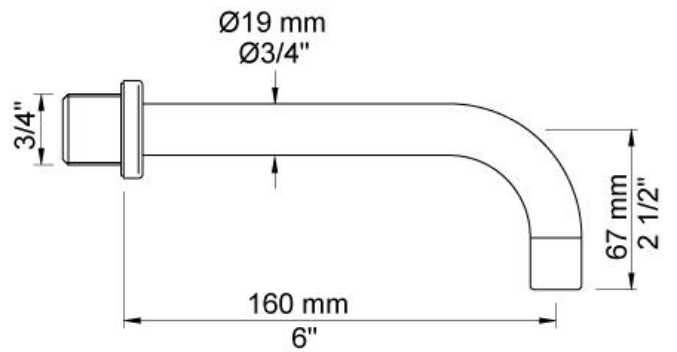

:	
:	
:	

**111**

One handle in-wall mixer, 6" spout, ceramic disc cartridge, 1.5 gpm.

	Bar:	1.0	2.0	3.0	4.0	5.0
111	(l/min)	2.9	4.1	5.0	5.0	5.0
111 <sup>1)</sup>	(l/min)	2.6	3.7	4.5	4.5	4.5

<sup>1)</sup> USA standard

**001**  
2 3/8" circular flange.

**010**  
6" fixed basin spout.

**100**  
One handle in-wall mixer with fixed outlet socket. 1/2" connection NPT female inlets.

**3001**  
2 3/8" circular flange.

**NR28**