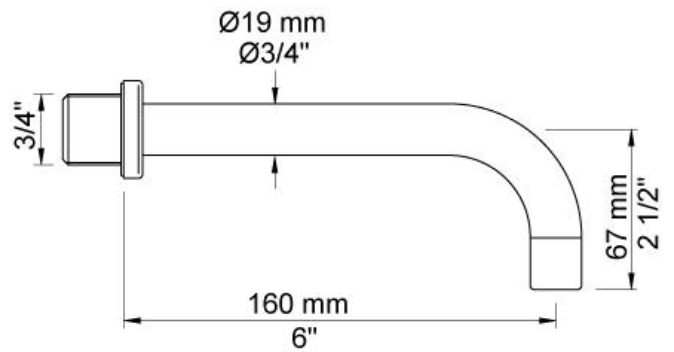

:	
:	
:	

111

One handle in-wall mixer, 6" spout, ceramic disc cartridge, 1.5 gpm.

	Bar:	1.0	2.0	3.0	4.0	5.0
111	(l/min)	2.9	4.1	5.0	5.0	5.0
111 ¹⁾	(l/min)	2.6	3.7	4.5	4.5	4.5

¹⁾ USA standard

	Color 20, Brushed chrome
Color 02, Grey	Color 21, Carmine red
Color 04, Light blue	Color 25, Pink
Color 05, Orange	Color 27, Matt black
Color 06, Light green	Color 28, Matt white
Color 08, Yellow	Color 40, Brushed stainless steel
Color 09, Dark grey	Color 60, Black
Color 12, Mocca	Color 61, Brushed black
Color 14, Bright red	Color 63, Copper
Color 15, Dark blue	Color 64, Brushed Copper
Color 16, Polished chrome	Color 65, Gold
Color 17, Gloss black	Color 68, Silver
Color 18, White	Color 70, Brushed Gold
Color 19, Natural brass	

001
2 3/8" circular flange.

010
6" fixed basin spout.

100
One handle in-wall mixer with fixed outlet socket. 1/2" connection NPT female inlets.

3001
2 3/8" circular flange.

NR28