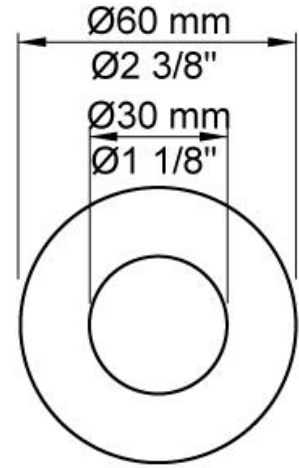

:	
:	
:	

**111**

One handle in-wall mixer, 6" spout, ceramic disc cartridge, 1.5 gpm.

	Bar:	1.0	2.0	3.0	4.0	5.0
111	(l/min)	2.9	4.1	5.0	5.0	5.0
111 <sup>1)</sup>	(l/min)	2.6	3.7	4.5	4.5	4.5

<sup>1)</sup> USA standard

**001**  
2 3/8" circular flange.

**010**  
6" fixed basin spout.

**100**  
One handle in-wall mixer with fixed outlet socket. 1/2" connection NPT female inlets.

**3001**  
2 3/8" circular flange.

**NR28**