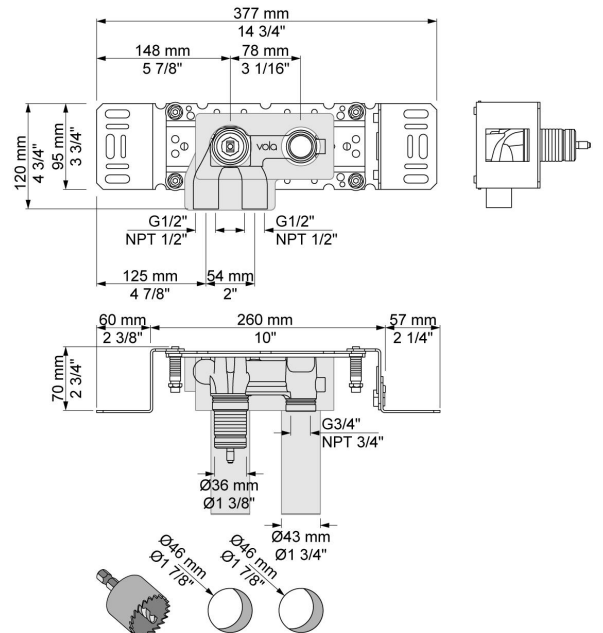

:	
:	
:	

**111**

One handle in-wall mixer, 6" spout, ceramic disc cartridge, 1.5 gpm.

	Bar:	1.0	2.0	3.0	4.0	5.0
111	(l/min)	2.9	4.1	5.0	5.0	5.0
111 <sup>1)</sup>	(l/min)	2.6	3.7	4.5	4.5	4.5

<sup>1)</sup> USA standard

**001**  
2 3/8" circular flange.

**010**  
6" fixed basin spout.

**100**  
One handle in-wall mixer with fixed outlet socket. 1/2" connection NPT female inlets.

**3001**  
2 3/8" circular flange.

**NR28**