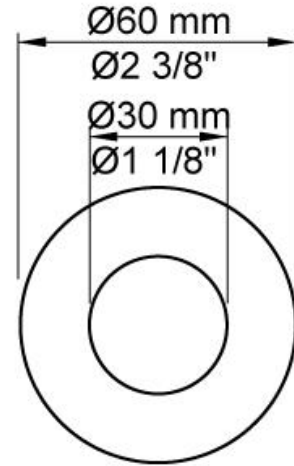

:
:
:

111M

One handle in-wall mixer with medium lever, 6" spout, ceramic disc cartridge, 1.5 gpm.

	Bar:	1.0	2.0	3.0	4.0	5.0
111M	(l/min)	2.9	4.1	5.0	5.0	5.0
111M ¹⁾	(l/min)	2.6	3.7	4.5	4.5	4.5

¹⁾ USA standard

001
2 3/8" circular flange.

010
6" fixed basin spout.

100
One handle in-wall mixer with fixed outlet socket. 1/2" connection NPT female inlets.

3001
2 3/8" circular flange.

NR28M