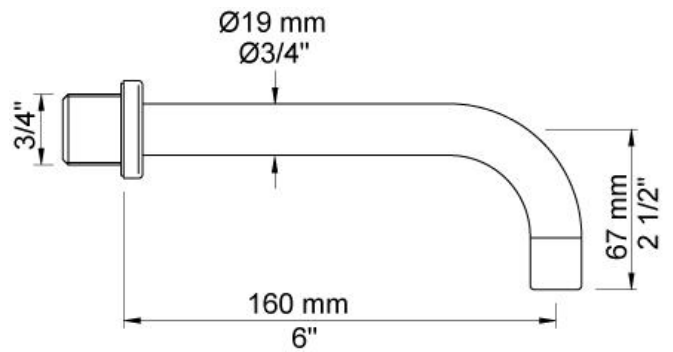

:
:
:

111M

One handle in-wall mixer with medium lever, 6" spout, ceramic disc cartridge, 1.5 gpm.

	Bar:	1.0	2.0	3.0	4.0	5.0
111M	(l/min)	2.9	4.1	5.0	5.0	5.0
111M ¹⁾	(l/min)	2.6	3.7	4.5	4.5	4.5

¹⁾ USA standard

001
2 3/8" circular flange.

010
6" fixed basin spout.

100
One handle in-wall mixer with fixed outlet socket. 1/2" connection NPT female inlets.

3001
2 3/8" circular flange.

NR28M