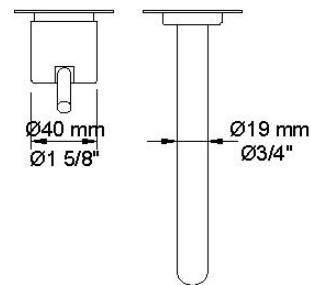

:
:
:

111M

One handle in-wall mixer with medium lever, 6" spout, ceramic disc cartridge, 1.5 gpm.

	Bar:	1.0	2.0	3.0	4.0	5.0
111M	(l/min)	2.9	4.1	5.0	5.0	5.0
111M ¹⁾	(l/min)	2.6	3.7	4.5	4.5	4.5

¹⁾ USA standard

001
2 3/8" circular flange.

010
6" fixed basin spout.

100
One handle in-wall mixer with fixed outlet socket. 1/2" connection NPT female inlets.

3001
2 3/8" circular flange.

NR28M