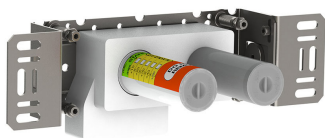

:
:
:

111M

One handle in-wall mixer with medium lever, 6" spout, ceramic disc cartridge, 1.5 gpm.

	Bar:	1.0	2.0	3.0	4.0	5.0
111M	(l/min)	2.9	4.1	5.0	5.0	5.0
111M ¹⁾	(l/min)	2.6	3.7	4.5	4.5	4.5

¹⁾ USA standard

001
2 3/8" circular flange.

010
6" fixed basin spout.

100
One handle in-wall mixer with fixed outlet socket. 1/2" connection NPT female inlets.

3001
2 3/8" circular flange.

NR28M