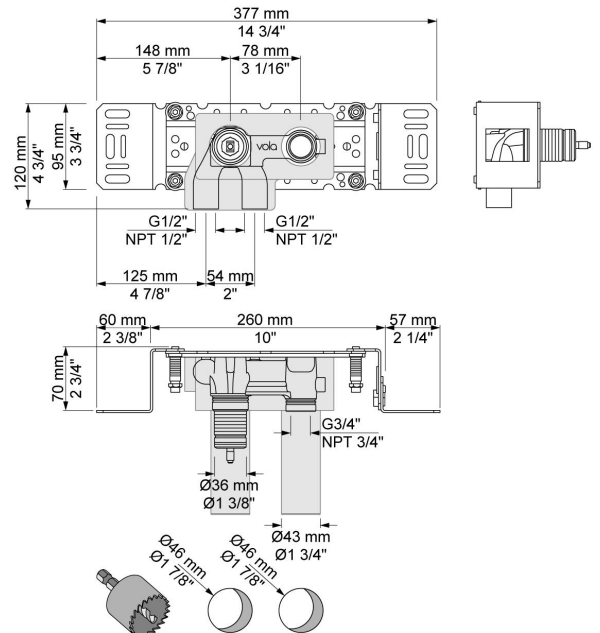

:
:
:

111M

One handle in-wall mixer with medium lever, 6" spout, ceramic disc cartridge, 1.5 gpm.

	Bar:	1.0	2.0	3.0	4.0	5.0
111M	(l/min)	2.9	4.1	5.0	5.0	5.0
111M ¹⁾	(l/min)	2.6	3.7	4.5	4.5	4.5

¹⁾ USA standard

001
2 3/8" circular flange.

010
6" fixed basin spout.

100
One handle in-wall mixer with fixed outlet socket. 1/2" connection NPT female inlets.

3001
2 3/8" circular flange.

NR28M