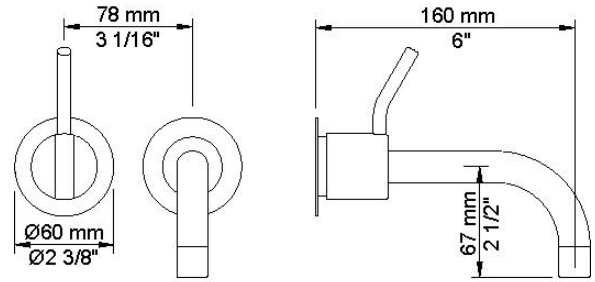

:
:
:

111M

One handle in-wall mixer with medium lever, 6" spout, ceramic disc cartridge, 1.5 gpm.

	Bar:	1.0	2.0	3.0	4.0	5.0
111M	(l/min)	2.9	4.1	5.0	5.0	5.0
111M ¹⁾	(l/min)	2.6	3.7	4.5	4.5	4.5

¹⁾ USA standard

001
2 3/8" circular flange.

010
6" fixed basin spout.

100
One handle in-wall mixer with fixed outlet socket. 1/2" connection NPT female inlets.

3001
2 3/8" circular flange.

NR28M