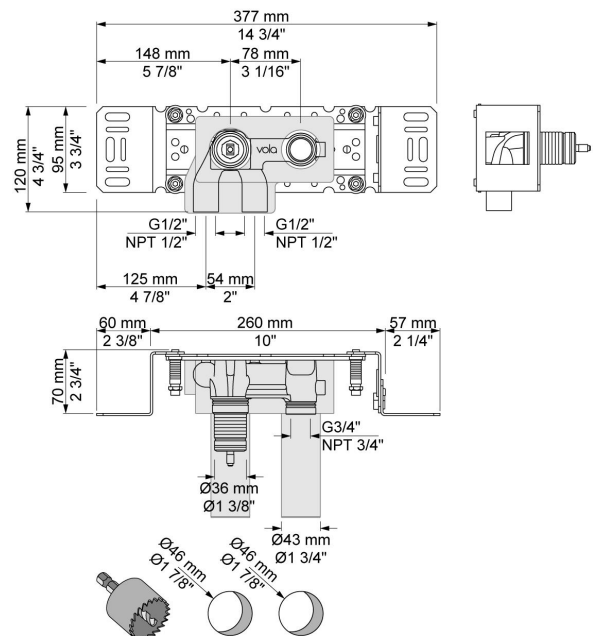

:
:
:

111M

One handle in-wall mixer with medium lever, 6" spout, ceramic disc cartridge, 1.5 gpm.

	Bar:	1.0	2.0	3.0	4.0	5.0
111M	(l/min)	2.9	4.1	5.0	5.0	5.0
111M ¹⁾	(l/min)	2.6	3.7	4.5	4.5	4.5

¹⁾ USA standard

001
2 3/8" circular flange.

010
6" fixed basin spout.

100
One handle in-wall mixer with fixed outlet socket. 1/2" connection NPT female inlets.

3001
2 3/8" circular flange.

NR28M