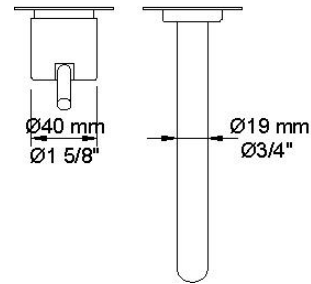

:
:
:

111M

One handle in-wall mixer with medium lever, 6" spout, ceramic disc cartridge, 1.5 gpm.

	Bar:	1.0	2.0	3.0	4.0	5.0
111M	(l/min)	2.9	4.1	5.0	5.0	5.0
111M ¹⁾	(l/min)	2.6	3.7	4.5	4.5	4.5

¹⁾ USA standard

001
2 3/8" circular flange.

010
6" fixed basin spout.

100
One handle in-wall mixer with fixed outlet socket. 1/2" connection NPT female inlets.

3001
2 3/8" circular flange.

NR28M