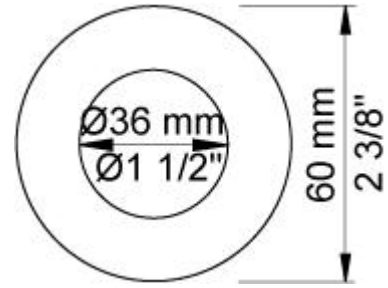

:
:
:

111M

One handle in-wall mixer with medium lever, 6" spout, ceramic disc cartridge, 1.5 gpm.

	Bar:	1.0	2.0	3.0	4.0	5.0
111M	(l/min)	2.9	4.1	5.0	5.0	5.0
111M ¹⁾	(l/min)	2.6	3.7	4.5	4.5	4.5

¹⁾ USA standard

001
2 3/8" circular flange.

010
6" fixed basin spout.

100
One handle in-wall mixer with fixed outlet socket. 1/2" connection NPT female inlets.

3001
2 3/8" circular flange.

NR28M