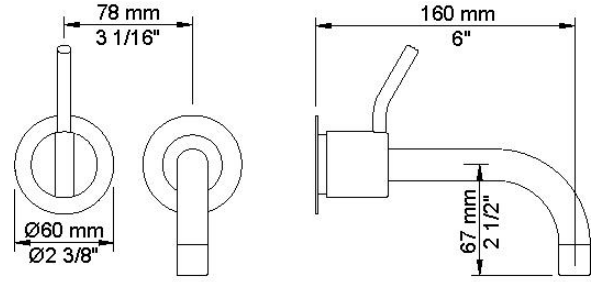

:
:
:

111M

One handle in-wall mixer with medium lever, 6" spout, ceramic disc cartridge, 1.5 gpm.

	Bar:	1.0	2.0	3.0	4.0	5.0
111M	(l/min)	2.9	4.1	5.0	5.0	5.0
111M ¹⁾	(l/min)	2.6	3.7	4.5	4.5	4.5

¹⁾ USA standard

001
2 3/8" circular flange.

010
6" fixed basin spout.

100
One handle in-wall mixer with fixed outlet socket. 1/2" connection NPT female inlets.

3001
2 3/8" circular flange.

NR28M