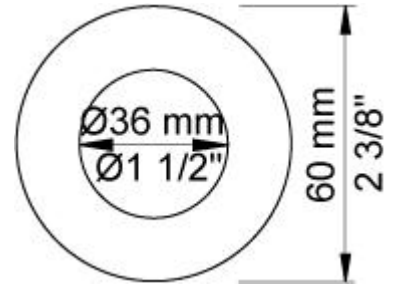

:
:
:

111X

One handle in-wall mixer, 6" spout, ceramic disc cartridge, 1.5 gpm. Left side outlet.

	Bar:	1.0	2.0	3.0	4.0	5.0
111X	(l/min)	2.9	4.1	5.0	5.0	5.0
111X ¹⁾	(l/min)	2.6	3.7	4.5	4.5	4.5

¹⁾ USA standard

001
2 3/8" circular flange.

010
6" fixed basin spout.

100X
One handle in-wall mixer with fixed outlet socket. Mixer to the right; 1/2" connection NPT female inlets.

3001
2 3/8" circular flange.

NR28