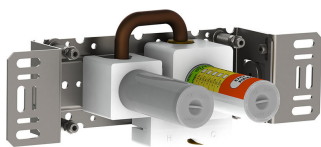

:
:
:

111X

One handle in-wall mixer, 6" spout, ceramic disc cartridge, 1.5 gpm. Left side outlet.

	Bar:	1.0	2.0	3.0	4.0	5.0
111X	(l/min)	2.9	4.1	5.0	5.0	5.0
111X ¹⁾	(l/min)	2.6	3.7	4.5	4.5	4.5

¹⁾ USA standard

001
2 3/8" circular flange.

010
6" fixed basin spout.

100X
One handle in-wall mixer with fixed outlet socket. Mixer to the right; 1/2" connection NPT female inlets.

3001
2 3/8" circular flange.

NR28