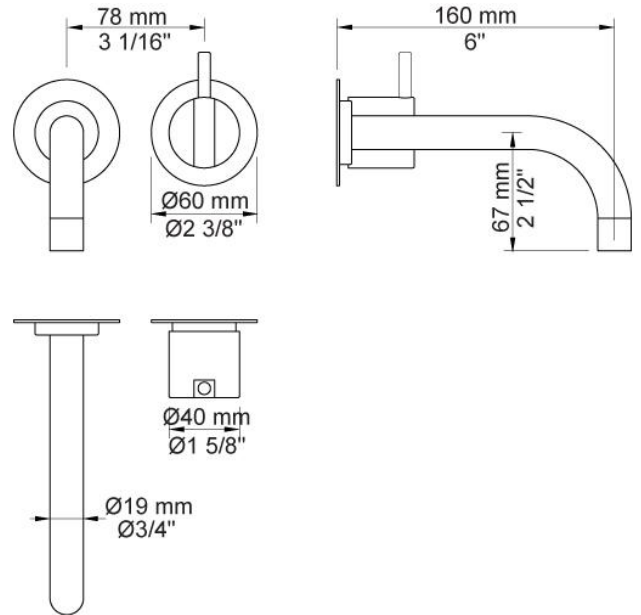

:
:
:

111X

One handle in-wall mixer, 6" spout, ceramic disc cartridge, 1.5 gpm. Left side outlet.

	Bar:	1.0	2.0	3.0	4.0	5.0
111X	(l/min)	2.9	4.1	5.0	5.0	5.0
111X ¹⁾	(l/min)	2.6	3.7	4.5	4.5	4.5

¹⁾ USA standard

001
2 3/8" circular flange.

010
6" fixed basin spout.

100X
One handle in-wall mixer with fixed outlet socket. Mixer to the right; 1/2" connection NPT female inlets.

3001
2 3/8" circular flange.

NR28