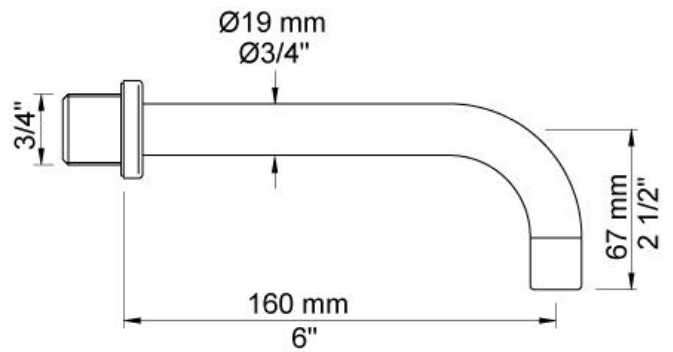

:
:
:

111X

One handle in-wall mixer, 6" spout, ceramic disc cartridge, 1.5 gpm. Left side outlet.

	Bar:	1.0	2.0	3.0	4.0	5.0
111X	(l/min)	2.9	4.1	5.0	5.0	5.0
111X ¹⁾	(l/min)	2.6	3.7	4.5	4.5	4.5

¹⁾ USA standard

001
2 3/8" circular flange.

010
6" fixed basin spout.

100X
One handle in-wall mixer with fixed outlet socket. Mixer to the right; 1/2" connection NPT female inlets.

3001
2 3/8" circular flange.

NR28