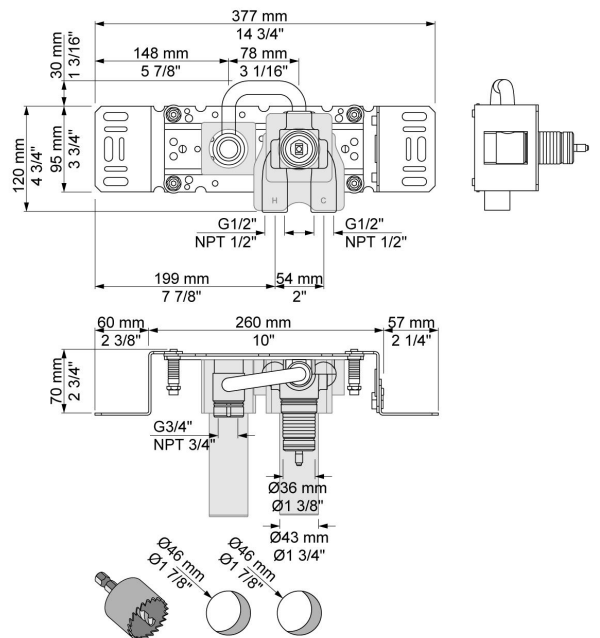

:
:
:

111X

One handle in-wall mixer, 6" spout, ceramic disc cartridge, 1.5 gpm. Left side outlet.

	Bar:	1.0	2.0	3.0	4.0	5.0
111X	(l/min)	2.9	4.1	5.0	5.0	5.0
111X ¹⁾	(l/min)	2.6	3.7	4.5	4.5	4.5

¹⁾ USA standard

001
2 3/8" circular flange.

010
6" fixed basin spout.

100X
One handle in-wall mixer with fixed outlet socket. Mixer to the right; 1/2" connection NPT female inlets.

3001
2 3/8" circular flange.

NR28