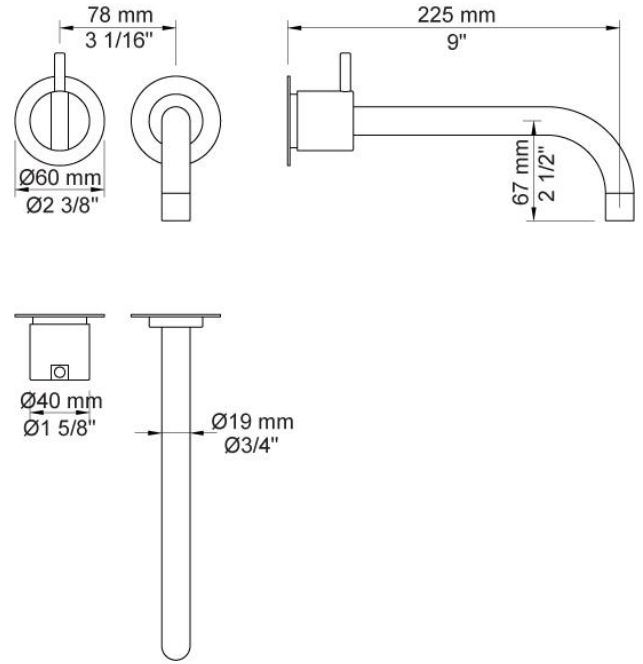

:
:
:

121

One handle in-wall mixer, 9" spout, ceramic disc cartridge, 1.5 gpm.

	Bar:	1.0	2.0	3.0	4.0	5.0
121	(l/min)	2.9	4.1	5.0	5.0	5.0
121 ¹⁾	(l/min)	2.6	3.7	4.5	4.5	4.5

¹⁾ USA standard

	Color 20, Brushed chrome
Color 02, Grey	Color 21, Carmine red
Color 04, Light blue	Color 25, Pink
Color 05, Orange	Color 27, Matt black
Color 06, Light green	Color 28, Matt white
Color 08, Yellow	Color 40, Brushed stainless steel
Color 09, Dark grey	Color 60, Black
Color 12, Mocca	Color 61, Brushed black
Color 14, Bright red	Color 63, Copper
Color 15, Dark blue	Color 64, Brushed Copper
Color 16, Polished chrome	Color 65, Gold
Color 17, Gloss black	Color 68, Silver
Color 18, White	Color 70, Brushed Gold
Color 19, Natural brass	

001
2 3/8" circular flange.

020
9" fixed basin spout.

100
One handle in-wall mixer with fixed outlet socket. 1/2" connection NPT female inlets.

3001
2 3/8" circular flange.

NR28