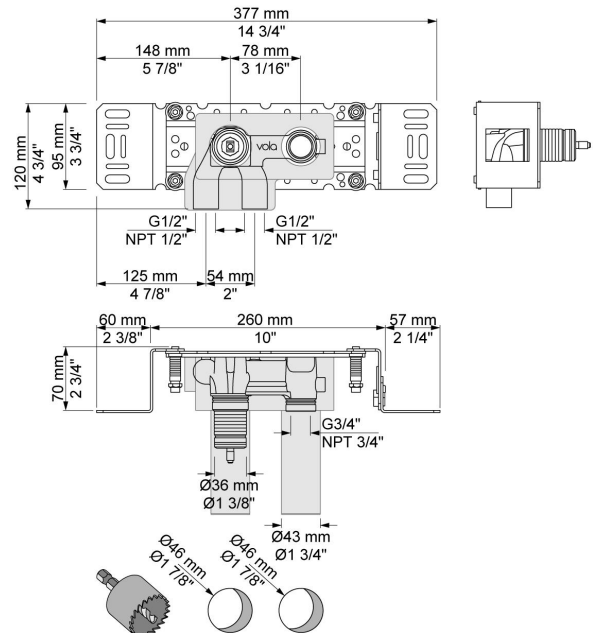

:
:
:

121

One handle in-wall mixer, 9" spout, ceramic disc cartridge, 1.5 gpm.

	Bar:	1.0	2.0	3.0	4.0	5.0
121	(l/min)	2.9	4.1	5.0	5.0	5.0
121 ¹⁾	(l/min)	2.6	3.7	4.5	4.5	4.5

¹⁾ USA standard

	Color 20, Brushed chrome
Color 02, Grey	Color 21, Carmine red
Color 04, Light blue	Color 25, Pink
Color 05, Orange	Color 27, Matt black
Color 06, Light green	Color 28, Matt white
Color 08, Yellow	Color 40, Brushed stainless steel
Color 09, Dark grey	Color 60, Black
Color 12, Mocca	Color 61, Brushed black
Color 14, Bright red	Color 63, Copper
Color 15, Dark blue	Color 64, Brushed Copper
Color 16, Polished chrome	Color 65, Gold
Color 17, Gloss black	Color 68, Silver
Color 18, White	Color 70, Brushed Gold
Color 19, Natural brass	

001
2 3/8" circular flange.

020
9" fixed basin spout.

100
One handle in-wall mixer with fixed outlet socket. 1/2" connection NPT female inlets.

3001
2 3/8" circular flange.

NR28