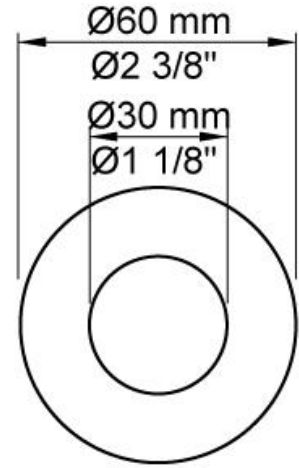

:
:
:

121

One handle in-wall mixer, 9" spout, ceramic disc cartridge, 1.5 gpm.

	Bar:	1.0	2.0	3.0	4.0	5.0
121	(l/min)	2.9	4.1	5.0	5.0	5.0
121 ¹⁾	(l/min)	2.6	3.7	4.5	4.5	4.5

¹⁾ USA standard

	Color 20, Brushed chrome
Color 02, Grey	Color 21, Carmine red
Color 04, Light blue	Color 25, Pink
Color 05, Orange	Color 27, Matt black
Color 06, Light green	Color 28, Matt white
Color 08, Yellow	Color 40, Brushed stainless steel
Color 09, Dark grey	Color 60, Black
Color 12, Mocca	Color 61, Brushed black
Color 14, Bright red	Color 63, Copper
Color 15, Dark blue	Color 64, Brushed Copper
Color 16, Polished chrome	Color 65, Gold
Color 17, Gloss black	Color 68, Silver
Color 18, White	Color 70, Brushed Gold
Color 19, Natural brass	

001
2 3/8" circular flange.

020
9" fixed basin spout.

100
One handle in-wall mixer with fixed outlet socket. 1/2" connection NPT female inlets.

3001
2 3/8" circular flange.

NR28