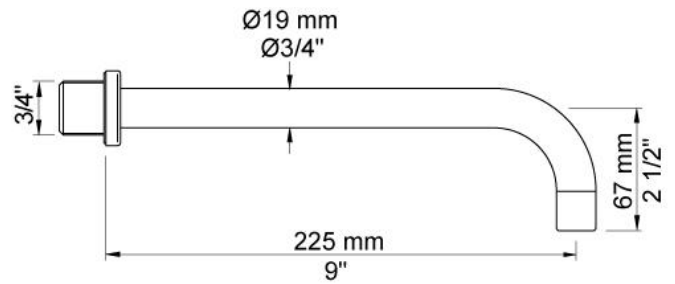

:
:
:

121

One handle in-wall mixer, 9" spout, ceramic disc cartridge, 1.5 gpm.

	Bar:	1.0	2.0	3.0	4.0	5.0
121	(l/min)	2.9	4.1	5.0	5.0	5.0
121 ¹⁾	(l/min)	2.6	3.7	4.5	4.5	4.5

¹⁾ USA standard

	Color 20, Brushed chrome
Color 02, Grey	Color 21, Carmine red
Color 04, Light blue	Color 25, Pink
Color 05, Orange	Color 27, Matt black
Color 06, Light green	Color 28, Matt white
Color 08, Yellow	Color 40, Brushed stainless steel
Color 09, Dark grey	Color 60, Black
Color 12, Mocca	Color 61, Brushed black
Color 14, Bright red	Color 63, Copper
Color 15, Dark blue	Color 64, Brushed Copper
Color 16, Polished chrome	Color 65, Gold
Color 17, Gloss black	Color 68, Silver
Color 18, White	Color 70, Brushed Gold
Color 19, Natural brass	

001
2 3/8" circular flange.

020
9" fixed basin spout.

100
One handle in-wall mixer with fixed outlet socket. 1/2" connection NPT female inlets.

3001
2 3/8" circular flange.

NR28