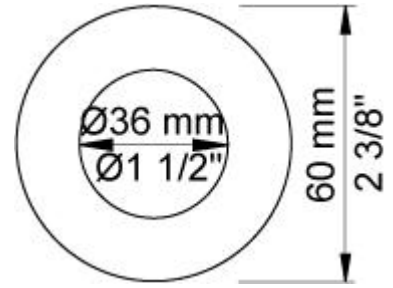

:
:
:

121

One handle in-wall mixer, 9" spout, ceramic disc cartridge, 1.5 gpm.

	Bar:	1.0	2.0	3.0	4.0	5.0
121	(l/min)	2.9	4.1	5.0	5.0	5.0
121 ¹⁾	(l/min)	2.6	3.7	4.5	4.5	4.5

¹⁾ USA standard

	Color 20, Brushed chrome
Color 02, Grey	Color 21, Carmine red
Color 04, Light blue	Color 25, Pink
Color 05, Orange	Color 27, Matt black
Color 06, Light green	Color 28, Matt white
Color 08, Yellow	Color 40, Brushed stainless steel
Color 09, Dark grey	Color 60, Black
Color 12, Mocca	Color 61, Brushed black
Color 14, Bright red	Color 63, Copper
Color 15, Dark blue	Color 64, Brushed Copper
Color 16, Polished chrome	Color 65, Gold
Color 17, Gloss black	Color 68, Silver
Color 18, White	Color 70, Brushed Gold
Color 19, Natural brass	

001
2 3/8" circular flange.

020
9" fixed basin spout.

100
One handle in-wall mixer with fixed outlet socket. 1/2" connection NPT female inlets.

3001
2 3/8" circular flange.

NR28