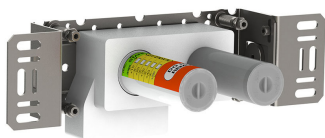

:
:
:

131

One handle in-wall mixer, 10" double swivel spout, ceramic disc cartridge, 1.5 gpm.

	Bar:	1.0	2.0	3.0	4.0	5.0
131	(l/min)	4.8	6.8	8.3	8.3	8.3

	Color 20, Brushed chrome
Color 02, Grey	Color 21, Carmine red
Color 04, Light blue	Color 25, Pink
Color 05, Orange	Color 27, Matt black
Color 06, Light green	Color 28, Matt white
Color 08, Yellow	Color 40, Brushed stainless steel
Color 09, Dark grey	Color 60, Black
Color 12, Mocca	Color 61, Brushed black
Color 14, Bright red	Color 63, Copper
Color 15, Dark blue	Color 64, Brushed Copper
Color 16, Polished chrome	Color 65, Gold
Color 17, Gloss black	Color 68, Silver
Color 18, White	Color 70, Brushed Gold
Color 19, Natural brass	

001
2 3/8" circular flange.

030
10" double swivel spout.

100
One handle in-wall mixer with fixed outlet socket. 1/2" connection NPT female inlets.

3001
2 3/8" circular flange.

NR28