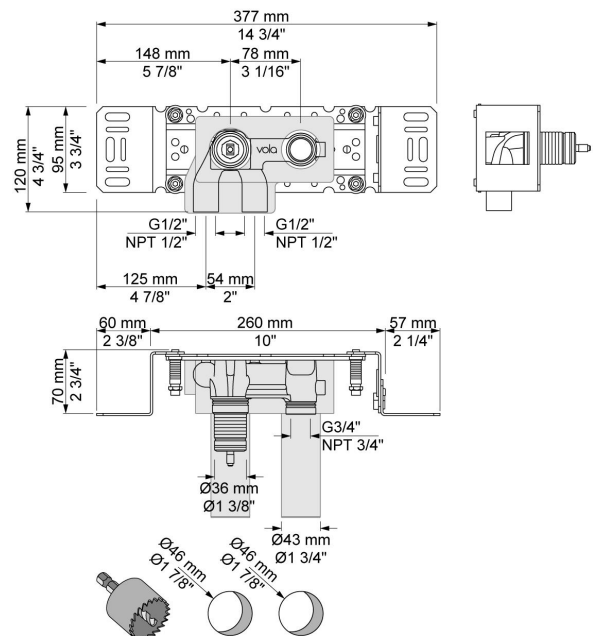

:
:
:

131

One handle in-wall mixer, 10" double swivel spout, ceramic disc cartridge, 1.5 gpm.

	Bar:	1.0	2.0	3.0	4.0	5.0
131	(l/min)	4.8	6.8	8.3	8.3	8.3

	Color 20, Brushed chrome
Color 02, Grey	Color 21, Carmine red
Color 04, Light blue	Color 25, Pink
Color 05, Orange	Color 27, Matt black
Color 06, Light green	Color 28, Matt white
Color 08, Yellow	Color 40, Brushed stainless steel
Color 09, Dark grey	Color 60, Black
Color 12, Mocca	Color 61, Brushed black
Color 14, Bright red	Color 63, Copper
Color 15, Dark blue	Color 64, Brushed Copper
Color 16, Polished chrome	Color 65, Gold
Color 17, Gloss black	Color 68, Silver
Color 18, White	Color 70, Brushed Gold
Color 19, Natural brass	

001
2 3/8" circular flange.

030
10" double swivel spout.

100
One handle in-wall mixer with fixed outlet socket. 1/2" connection NPT female inlets.

3001
2 3/8" circular flange.

NR28