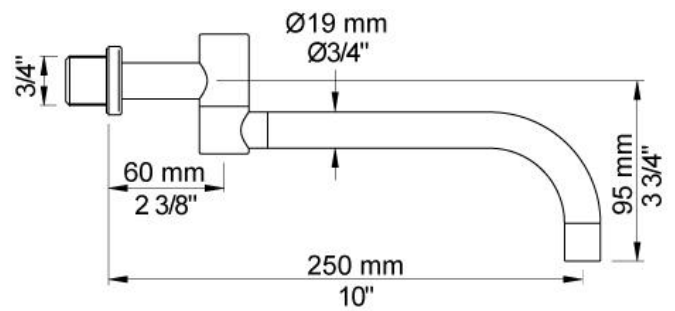

:
:
:

131

One handle in-wall mixer, 10" double swivel spout, ceramic disc cartridge, 1.5 gpm.

	Bar:	1.0	2.0	3.0	4.0	5.0
131	(l/min)	4.8	6.8	8.3	8.3	8.3

	Color 20, Brushed chrome
Color 02, Grey	Color 21, Carmine red
Color 04, Light blue	Color 25, Pink
Color 05, Orange	Color 27, Matt black
Color 06, Light green	Color 28, Matt white
Color 08, Yellow	Color 40, Brushed stainless steel
Color 09, Dark grey	Color 60, Black
Color 12, Mocca	Color 61, Brushed black
Color 14, Bright red	Color 63, Copper
Color 15, Dark blue	Color 64, Brushed Copper
Color 16, Polished chrome	Color 65, Gold
Color 17, Gloss black	Color 68, Silver
Color 18, White	Color 70, Brushed Gold
Color 19, Natural brass	

001
2 3/8" circular flange.

030
10" double swivel spout.

100
One handle in-wall mixer with fixed outlet socket. 1/2" connection NPT female inlets.

3001
2 3/8" circular flange.

NR28