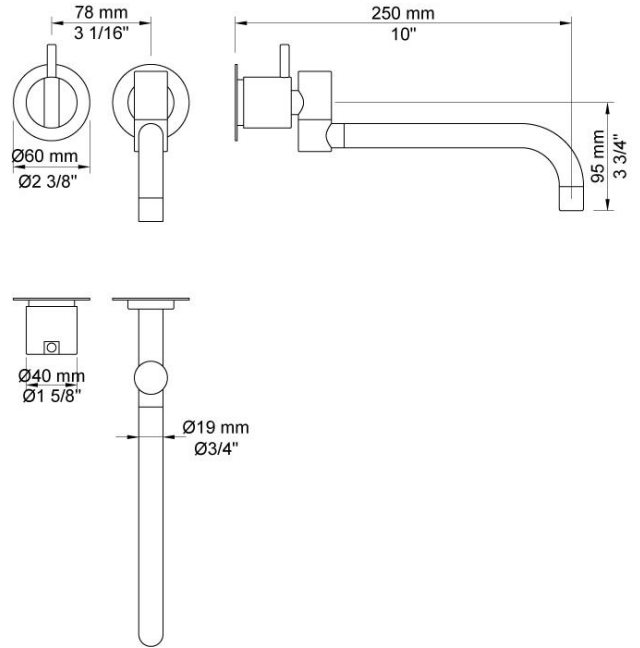

:
:
:

131

One handle in-wall mixer, 10" double swivel spout, ceramic disc cartridge, 1.5 gpm.

	Bar:	1.0	2.0	3.0	4.0	5.0
131	(l/min)	4.8	6.8	8.3	8.3	8.3

	Color 20, Brushed chrome
Color 02, Grey	Color 21, Carmine red
Color 04, Light blue	Color 25, Pink
Color 05, Orange	Color 27, Matt black
Color 06, Light green	Color 28, Matt white
Color 08, Yellow	Color 40, Brushed stainless steel
Color 09, Dark grey	Color 60, Black
Color 12, Mocca	Color 61, Brushed black
Color 14, Bright red	Color 63, Copper
Color 15, Dark blue	Color 64, Brushed Copper
Color 16, Polished chrome	Color 65, Gold
Color 17, Gloss black	Color 68, Silver
Color 18, White	Color 70, Brushed Gold
Color 19, Natural brass	

001
2 3/8" circular flange.

030
10" double swivel spout.

100
One handle in-wall mixer with fixed outlet socket. 1/2" connection NPT female inlets.

3001
2 3/8" circular flange.

NR28