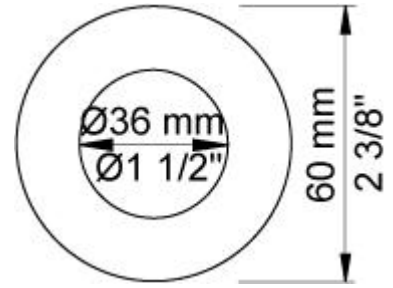

:
:
:

131

One handle in-wall mixer, 10" double swivel spout, ceramic disc cartridge, 1.5 gpm.

	Bar:	1.0	2.0	3.0	4.0	5.0
131	(l/min)	4.8	6.8	8.3	8.3	8.3

	Color 20, Brushed chrome
Color 02, Grey	Color 21, Carmine red
Color 04, Light blue	Color 25, Pink
Color 05, Orange	Color 27, Matt black
Color 06, Light green	Color 28, Matt white
Color 08, Yellow	Color 40, Brushed stainless steel
Color 09, Dark grey	Color 60, Black
Color 12, Mocca	Color 61, Brushed black
Color 14, Bright red	Color 63, Copper
Color 15, Dark blue	Color 64, Brushed Copper
Color 16, Polished chrome	Color 65, Gold
Color 17, Gloss black	Color 68, Silver
Color 18, White	Color 70, Brushed Gold
Color 19, Natural brass	

001
2 3/8" circular flange.

030
10" double swivel spout.

100
One handle in-wall mixer with fixed outlet socket. 1/2" connection NPT female inlets.

3001
2 3/8" circular flange.

NR28