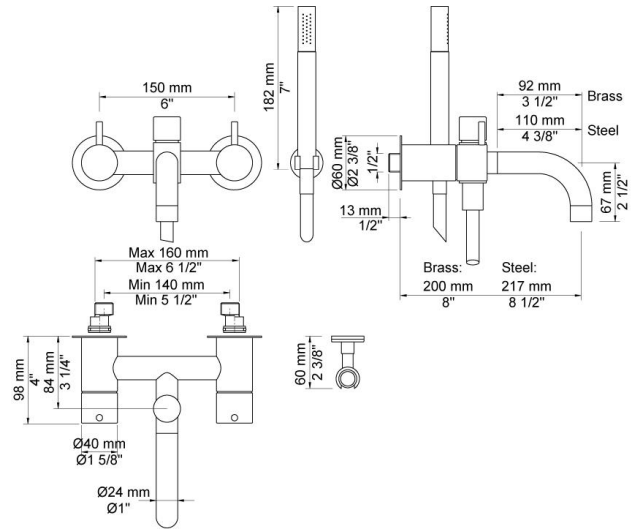

	:
	:
	:

1641T8

	Bar:	1.0	2.0	3.0	4.0	5.0
T2	(l/min)	6.6	9.4	11.5	13.3	14.8
1641T8	(l/min)	12.1	17.1	21.0	24.2	27.1

	Color 20, Brushed chrome
Color 02, Grey	Color 21, Carmine red
Color 04, Light blue	Color 25, Pink
Color 05, Orange	Color 27, Matt black
Color 06, Light green	Color 28, Matt white
Color 08, Yellow	Color 40, Brushed stainless steel
Color 09, Dark grey	Color 60, Black
Color 12, Mocca	Color 61, Brushed black
Color 14, Bright red	Color 63, Copper
Color 15, Dark blue	Color 64, Brushed Copper
Color 16, Polished chrome	Color 65, Gold
Color 17, Gloss black	Color 68, Silver
Color 18, White	Color 70, Brushed Gold
Color 19, Natural brass	

001G

T2
Hand spray with 5" vinyl hose.

T8
Hand shower holder for low mounting.