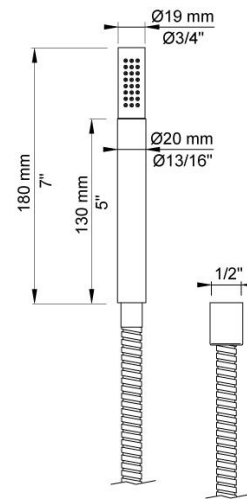

	:
	:
	:

1641T8

	Bar:	1.0	2.0	3.0	4.0	5.0
T2	(l/min)	6.6	9.4	11.5	13.3	14.8
1641T8	(l/min)	12.1	17.1	21.0	24.2	27.1

	Color 20, Brushed chrome
Color 02, Grey	Color 21, Carmine red
Color 04, Light blue	Color 25, Pink
Color 05, Orange	Color 27, Matt black
Color 06, Light green	Color 28, Matt white
Color 08, Yellow	Color 40, Brushed stainless steel
Color 09, Dark grey	Color 60, Black
Color 12, Mocca	Color 61, Brushed black
Color 14, Bright red	Color 63, Copper
Color 15, Dark blue	Color 64, Brushed Copper
Color 16, Polished chrome	Color 65, Gold
Color 17, Gloss black	Color 68, Silver
Color 18, White	Color 70, Brushed Gold
Color 19, Natural brass	

001G

T2
Hand spray with 5" vinyl hose.

T8
Hand shower holder for low mounting.