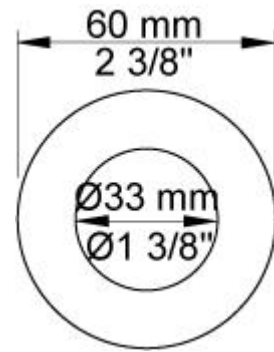

	:
	:
	:

1641T8

	Bar:	1.0	2.0	3.0	4.0	5.0
T2	(l/min)	6.6	9.4	11.5	13.3	14.8
1641T8	(l/min)	12.1	17.1	21.0	24.2	27.1

	Color 20, Brushed chrome
Color 02, Grey	Color 21, Carmine red
Color 04, Light blue	Color 25, Pink
Color 05, Orange	Color 27, Matt black
Color 06, Light green	Color 28, Matt white
Color 08, Yellow	Color 40, Brushed stainless steel
Color 09, Dark grey	Color 60, Black
Color 12, Mocca	Color 61, Brushed black
Color 14, Bright red	Color 63, Copper
Color 15, Dark blue	Color 64, Brushed Copper
Color 16, Polished chrome	Color 65, Gold
Color 17, Gloss black	Color 68, Silver
Color 18, White	Color 70, Brushed Gold
Color 19, Natural brass	

001G

T2
Hand spray with 5" vinyl hose.

T8
Hand shower holder for low mounting.