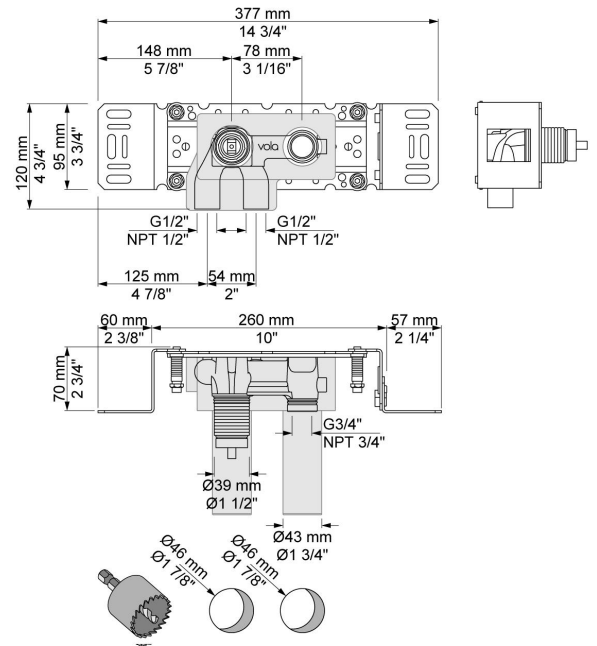

:
:
:

2111C

One handle in-wall tub mixer, 6" high flow spout, & ceramic disc cartridge.

	Bar:	1.0	2.0	3.0	4.0	5.0
2111C	(l/min)	10.4	14.7	18.0	20.8	23.2

	Color 20, Brushed chrome
Color 02, Grey	Color 21, Carmine red
Color 04, Light blue	Color 25, Pink
Color 05, Orange	Color 27, Matt black
Color 06, Light green	Color 28, Matt white
Color 08, Yellow	Color 40, Brushed stainless steel
Color 09, Dark grey	Color 60, Black
Color 12, Mocca	Color 61, Brushed black
Color 14, Bright red	Color 63, Copper
Color 15, Dark blue	Color 64, Brushed Copper
Color 16, Polished chrome	Color 65, Gold
Color 17, Gloss black	Color 68, Silver
Color 18, White	Color 70, Brushed Gold
Color 19, Natural brass	

001
2 3/8" circular flange.

010C
6" fixed spout for high flow.

2001
2 3/8" circular flange.

2100

One handle in-wall mixer for high flow with fixed outlet socket. 1/2" connection NPT female inlet. Mixer to the left.

NR21

Operating handle for Vola 2100, 2200, 2300 and 2400.