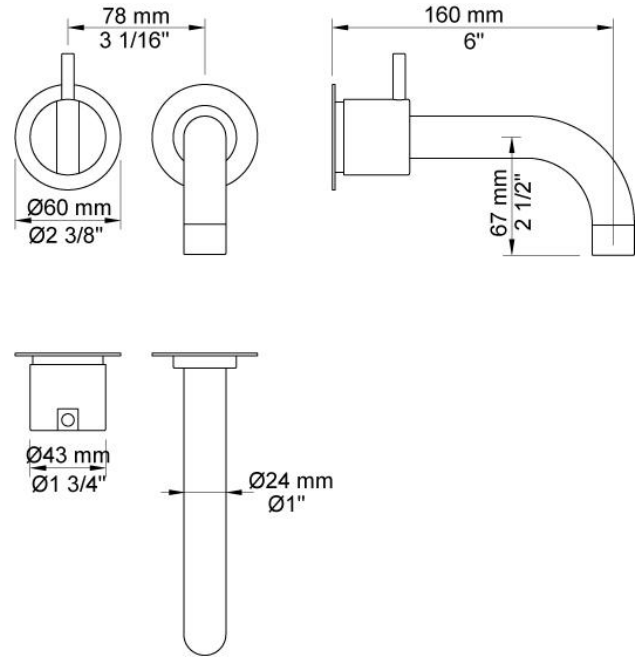

:
:
:

2111C

One handle in-wall tub mixer, 6" high flow spout, & ceramic disc cartridge.

	Bar:	1.0	2.0	3.0	4.0	5.0
2111C	(l/min)	10.4	14.7	18.0	20.8	23.2

	Color 20, Brushed chrome
Color 02, Grey	Color 21, Carmine red
Color 04, Light blue	Color 25, Pink
Color 05, Orange	Color 27, Matt black
Color 06, Light green	Color 28, Matt white
Color 08, Yellow	Color 40, Brushed stainless steel
Color 09, Dark grey	Color 60, Black
Color 12, Mocca	Color 61, Brushed black
Color 14, Bright red	Color 63, Copper
Color 15, Dark blue	Color 64, Brushed Copper
Color 16, Polished chrome	Color 65, Gold
Color 17, Gloss black	Color 68, Silver
Color 18, White	Color 70, Brushed Gold
Color 19, Natural brass	

001
2 3/8" circular flange.

010C
6" fixed spout for high flow.

2001
2 3/8" circular flange.

2100

One handle in-wall mixer for high flow with fixed outlet socket. 1/2" connection NPT female inlet. Mixer to the left.

NR21

Operating handle for Vola 2100, 2200, 2300 and 2400.