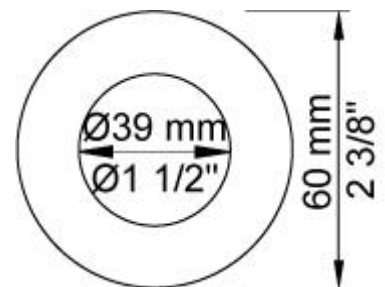

:
:
:

2111C

One handle in-wall tub mixer, 6" high flow spout, & ceramic disc cartridge.

	Bar:	1.0	2.0	3.0	4.0	5.0
2111C	(l/min)	10.4	14.7	18.0	20.8	23.2

	Color 20, Brushed chrome
Color 02, Grey	Color 21, Carmine red
Color 04, Light blue	Color 25, Pink
Color 05, Orange	Color 27, Matt black
Color 06, Light green	Color 28, Matt white
Color 08, Yellow	Color 40, Brushed stainless steel
Color 09, Dark grey	Color 60, Black
Color 12, Mocca	Color 61, Brushed black
Color 14, Bright red	Color 63, Copper
Color 15, Dark blue	Color 64, Brushed Copper
Color 16, Polished chrome	Color 65, Gold
Color 17, Gloss black	Color 68, Silver
Color 18, White	Color 70, Brushed Gold
Color 19, Natural brass	

001
2 3/8" circular flange.

010C
6" fixed spout for high flow.

2001
2 3/8" circular flange.

2100

One handle in-wall mixer for high flow with fixed outlet socket. 1/2" connection NPT female inlet. Mixer to the left.

NR21

Operating handle for Vola 2100, 2200, 2300 and 2400.