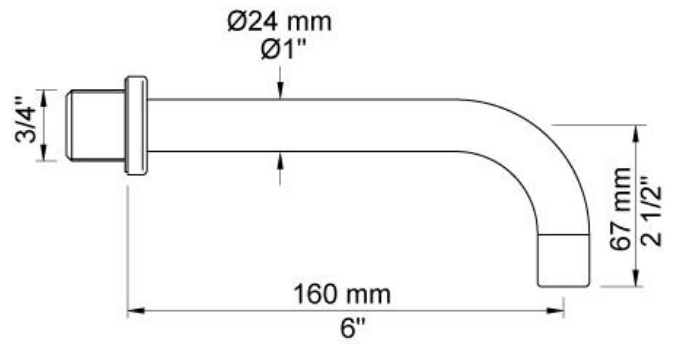

:
:
:

2111C

One handle in-wall tub mixer, 6" high flow spout, & ceramic disc cartridge.

	Bar:	1.0	2.0	3.0	4.0	5.0
2111C	(l/min)	10.4	14.7	18.0	20.8	23.2

	Color 20, Brushed chrome
Color 02, Grey	Color 21, Carmine red
Color 04, Light blue	Color 25, Pink
Color 05, Orange	Color 27, Matt black
Color 06, Light green	Color 28, Matt white
Color 08, Yellow	Color 40, Brushed stainless steel
Color 09, Dark grey	Color 60, Black
Color 12, Mocca	Color 61, Brushed black
Color 14, Bright red	Color 63, Copper
Color 15, Dark blue	Color 64, Brushed Copper
Color 16, Polished chrome	Color 65, Gold
Color 17, Gloss black	Color 68, Silver
Color 18, White	Color 70, Brushed Gold
Color 19, Natural brass	

001
2 3/8" circular flange.

010C
6" fixed spout for high flow.

2001
2 3/8" circular flange.

2100

One handle in-wall mixer for high flow with fixed outlet socket. 1/2" connection NPT female inlet. Mixer to the left.

NR21

Operating handle for Vola 2100, 2200, 2300 and 2400.