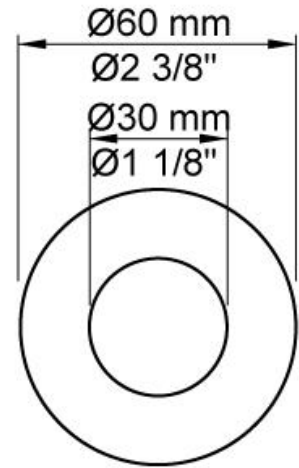

:
:
:

2111C

One handle in-wall tub mixer, 6" high flow spout, & ceramic disc cartridge.

	Bar:	1.0	2.0	3.0	4.0	5.0
2111C	(l/min)	10.4	14.7	18.0	20.8	23.2

	Color 20, Brushed chrome
Color 02, Grey	Color 21, Carmine red
Color 04, Light blue	Color 25, Pink
Color 05, Orange	Color 27, Matt black
Color 06, Light green	Color 28, Matt white
Color 08, Yellow	Color 40, Brushed stainless steel
Color 09, Dark grey	Color 60, Black
Color 12, Mocca	Color 61, Brushed black
Color 14, Bright red	Color 63, Copper
Color 15, Dark blue	Color 64, Brushed Copper
Color 16, Polished chrome	Color 65, Gold
Color 17, Gloss black	Color 68, Silver
Color 18, White	Color 70, Brushed Gold
Color 19, Natural brass	

001
2 3/8" circular flange.

010C
6" fixed spout for high flow.

2001
2 3/8" circular flange.

2100

One handle in-wall mixer for high flow with fixed outlet socket. 1/2" connection NPT female inlet. Mixer to the left.

NR21

Operating handle for Vola 2100, 2200, 2300 and 2400.