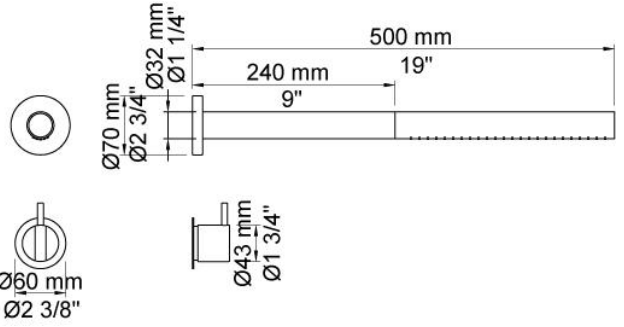

:
:
:

2281ST

	Bar:	1.0	2.0	3.0	4.0	5.0
2281ST ¹⁾	(l/min)	11.6	16.3	20.0	23.1	25.8

¹⁾ USA: Flow restricted to 1.8 gpm (7.0 l/min)

	Color 20, Brushed chrome
Color 02, Grey	Color 21, Carmine red
Color 04, Light blue	Color 25, Pink
Color 05, Orange	Color 27, Matt black
Color 06, Light green	Color 28, Matt white
Color 08, Yellow	Color 40, Brushed stainless steel
Color 09, Dark grey	Color 60, Black
Color 12, Mocca	Color 61, Brushed black
Color 14, Bright red	Color 63, Copper
Color 15, Dark blue	Color 64, Brushed Copper
Color 16, Polished chrome	Color 65, Gold
Color 17, Gloss black	Color 68, Silver
Color 18, White	Color 70, Brushed Gold
Color 19, Natural brass	

080ST

2001
23/8" circular flange.

200M

Separate outlet socket. 1/2" connection NPT female inlets.

2200

NR21

Operating handle for Vola 2100, 2200, 2300 and 2400.