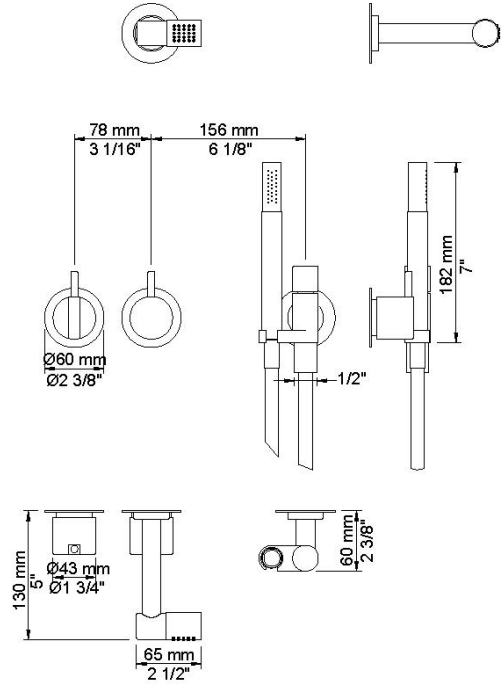

:
:
:

2471-081

	Bar:	1.0	2.0	3.0	4.0	5.0
070 ¹⁾	(l/min)	5.2	7.3	9.0	9.0	9.0
080 ²⁾	(l/min)	6.9	9.8	12.0	13.9	15.5

¹⁾ USA: Flow restricted to 1.8 gpm (7.0 l/min)

²⁾ USA: Flow restricted to 1.8 gpm (7.0 l/min)

001
2 3/8" circular flange.

001G

070
Hand shower and holder with non-return valve. Hand shower to the left.

080
4½" shower head.

2001
2¾" circular flange.

200M
Separate outlet socket. ½" connection NPT female inlets.

2400F

NR21
Operating handle for Vola 2100, 2200, 2300 and 2400.

NR24G