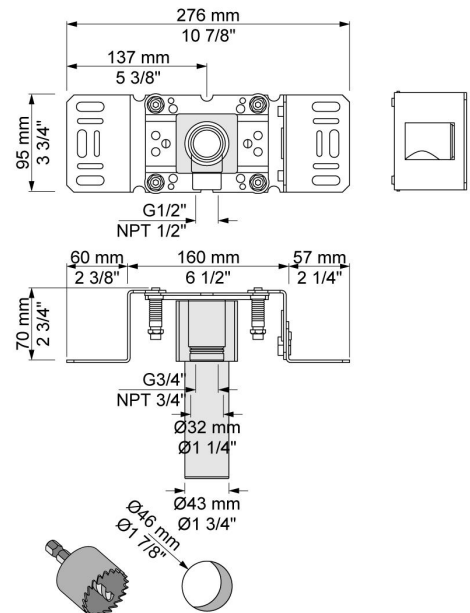

001
2 3/8" circular flange.

001G

070
Hand shower and holder with non-return valve. Hand shower to the left.

080
4½" shower head.

2001
2¾" circular flange.

200M
Separate outlet socket. ½" connection NPT female inlets.

2400F

NR21
Operating handle for Vola 2100, 2200, 2300 and 2400.

NR24G