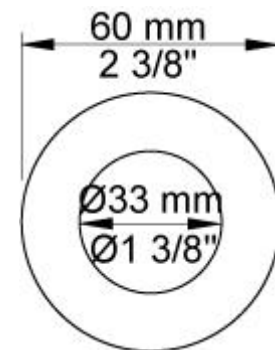

:
:
:

2471-081

	Bar:	1.0	2.0	3.0	4.0	5.0
070 ¹⁾	(l/min)	5.2	7.3	9.0	9.0	9.0
080 ²⁾	(l/min)	6.9	9.8	12.0	13.9	15.5

¹⁾ USA: Flow restricted to 1.8 gpm (7.0 l/min)

²⁾ USA: Flow restricted to 1.8 gpm (7.0 l/min)

001
2 3/8" circular flange.

001G

070
Hand shower and holder with non-return valve. Hand shower to the left.

080
4½" shower head.

2001
2¾" circular flange.

200M
Separate outlet socket. ½" connection NPT female inlets.