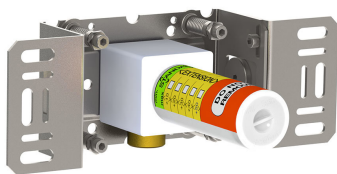

001
2 3/8" circular flange.

001G

070
Hand shower and holder with non-return valve. Hand shower to the left.

080
4½" shower head.

2001
2¾" circular flange.

200M
Separate outlet socket. ½" connection NPT female inlets.

2400F

NR21
Operating handle for Vola 2100, 2200, 2300 and 2400.

NR24G