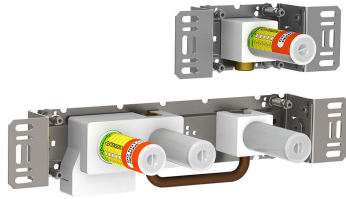

001
2 3/8" circular flange.

001G

070
Hand shower and holder with non-return valve. Hand shower to the left.

080
4½" shower head.

2001
2¾" circular flange.

200M
Separate outlet socket. ½" connection NPT female inlets.

2400F

NR21
Operating handle for Vola 2100, 2200, 2300 and 2400.

NR24G