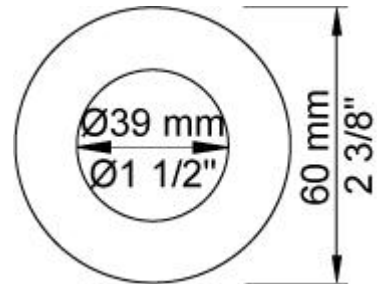

:
:
:

2471-081

	Bar:	1.0	2.0	3.0	4.0	5.0
070 ¹⁾	(l/min)	5.2	7.3	9.0	9.0	9.0
080 ²⁾	(l/min)	6.9	9.8	12.0	13.9	15.5

¹⁾ USA: Flow restricted to 1.8 gpm (7.0 l/min)

²⁾ USA: Flow restricted to 1.8 gpm (7.0 l/min)

001
2 3/8" circular flange.

001G

070
Hand shower and holder with non-return valve. Hand shower to the left.

080
4½" shower head.

2001
2¾" circular flange.

200M
Separate outlet socket. ½" connection NPT female inlets.