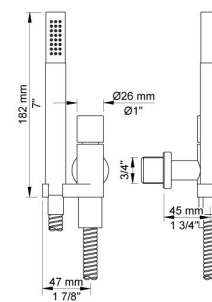

:
:
:

2471-081

	Bar:	1.0	2.0	3.0	4.0	5.0
070 ¹⁾	(l/min)	5.2	7.3	9.0	9.0	9.0
080 ²⁾	(l/min)	6.9	9.8	12.0	13.9	15.5

¹⁾ USA: Flow restricted to 1.8 gpm (7.0 l/min)

²⁾ USA: Flow restricted to 1.8 gpm (7.0 l/min)

001
2 3/8" circular flange.

001G

070
Hand shower and holder with non-return valve. Hand shower to the left.

080
4½" shower head.

2001
2¾" circular flange.

200M
Separate outlet socket. ½" connection NPT female inlets.

2400F

NR21
Operating handle for Vola 2100, 2200, 2300 and 2400.

NR24G