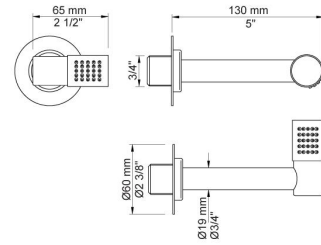

001
2 3/8" circular flange.

001G

070
Hand shower and holder with non-return valve. Hand shower to the left.

080
4½" shower head.

2001
2¾" circular flange.

200M
Separate outlet socket. ½" connection NPT female inlets.