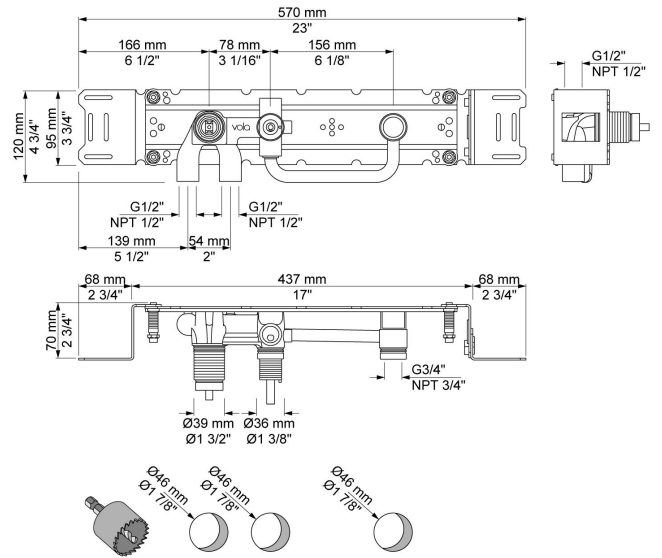

001
2 3/8" circular flange.

001G

070
Hand shower and holder with non-return valve. Hand shower to the left.

080
4½" shower head.

2001
2¾" circular flange.

200M
Separate outlet socket. ½" connection NPT female inlets.

2400F

NR21
Operating handle for Vola 2100, 2200, 2300 and 2400.

NR24G