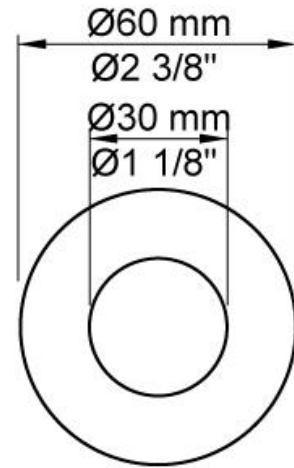

:
:
:

2471-081

	Bar:	1.0	2.0	3.0	4.0	5.0
070 ¹⁾	(l/min)	5.2	7.3	9.0	9.0	9.0
080 ²⁾	(l/min)	6.9	9.8	12.0	13.9	15.5

¹⁾ USA: Flow restricted to 1.8 gpm (7.0 l/min)

²⁾ USA: Flow restricted to 1.8 gpm (7.0 l/min)

001
2 3/8" circular flange.

001G

070
Hand shower and holder with non-return valve. Hand shower to the left.

080
4½" shower head.

2001
2¾" circular flange.

200M
Separate outlet socket. ½" connection NPT female inlets.

2400F

NR21
Operating handle for Vola 2100, 2200, 2300 and 2400.

NR24G