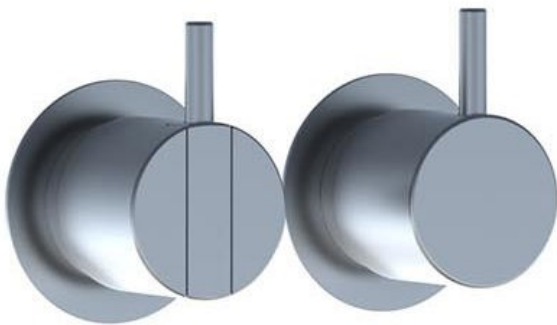

--

:
:
:

**2471-081D**

	<b>Bar:</b>	<b>1.0</b>	<b>2.0</b>	<b>3.0</b>	<b>4.0</b>	<b>5.0</b>
070 <sup>1)</sup>	(l/min)	5.2	7.3	9.0	9.0	9.0
080D <sup>2)</sup>	(l/min)	12.7	18.0	22.0	25.4	28.4

<sup>1)</sup> USA: Flow restricted to 1.8 gpm (7.0 l/min)

<sup>2)</sup> USA: Flow restricted to 1.8 gpm (7.0 l/min)

	Color 20, Brushed chrome
Color 02, Grey	Color 21, Carmine red
Color 04, Light blue	Color 25, Pink
Color 05, Orange	Color 27, Matt black
Color 06, Light green	Color 28, Matt white
Color 08, Yellow	Color 40, Brushed stainless steel
Color 09, Dark grey	Color 60, Black
Color 12, Mocca	Color 61, Brushed black
Color 14, Bright red	Color 63, Copper
Color 15, Dark blue	Color 64, Brushed Copper
Color 16, Polished chrome	Color 65, Gold
Color 17, Gloss black	Color 68, Silver
Color 18, White	Color 70, Brushed Gold
Color 19, Natural brass	

**001**  
2 3/8" circular flange.

**001G**

**070**  
Hand shower and holder with non-return valve. Hand shower to the left.

**080D**

**2001**  
2 3/8" circular flange.

**200M**  
Separate outlet socket. 1/2" connection NPT female inlets.

2400F

NR21  
Operating handle for Vola 2100, 2200, 2300 and 2400.

NR24G