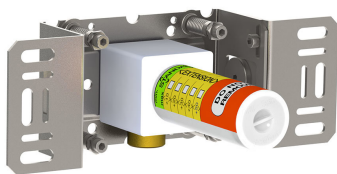

**001**  
2 3/8" circular flange.

**001G**

**070**  
Hand shower and holder with non-return valve. Hand shower to the left.

**080D**

**2001**  
2 3/8" circular flange.

**200M**  
Separate outlet socket. 1/2" connection NPT female inlets.

2400F

NR21  
Operating handle for Vola 2100, 2200, 2300 and 2400.

NR24G