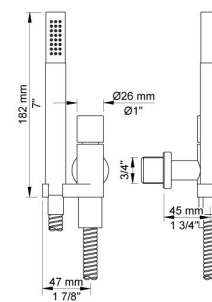

--

:
:
:

**2471-081D**

	<b>Bar:</b>	<b>1.0</b>	<b>2.0</b>	<b>3.0</b>	<b>4.0</b>	<b>5.0</b>
070 <sup>1)</sup>	(l/min)	5.2	7.3	9.0	9.0	9.0
080D <sup>2)</sup>	(l/min)	12.7	18.0	22.0	25.4	28.4

<sup>1)</sup> USA: Flow restricted to 1.8 gpm (7.0 l/min)

<sup>2)</sup> USA: Flow restricted to 1.8 gpm (7.0 l/min)

	Color 20, Brushed chrome
Color 02, Grey	Color 21, Carmine red
Color 04, Light blue	Color 25, Pink
Color 05, Orange	Color 27, Matt black
Color 06, Light green	Color 28, Matt white
Color 08, Yellow	Color 40, Brushed stainless steel
Color 09, Dark grey	Color 60, Black
Color 12, Mocca	Color 61, Brushed black
Color 14, Bright red	Color 63, Copper
Color 15, Dark blue	Color 64, Brushed Copper
Color 16, Polished chrome	Color 65, Gold
Color 17, Gloss black	Color 68, Silver
Color 18, White	Color 70, Brushed Gold
Color 19, Natural brass	

**001**  
2 3/8" circular flange.

**001G**

**070**  
Hand shower and holder with non-return valve. Hand shower to the left.

**080D**

**2001**  
2 3/8" circular flange.

**200M**  
Separate outlet socket. 1/2" connection NPT female inlets.

2400F

NR21  
Operating handle for Vola 2100, 2200, 2300 and 2400.

NR24G