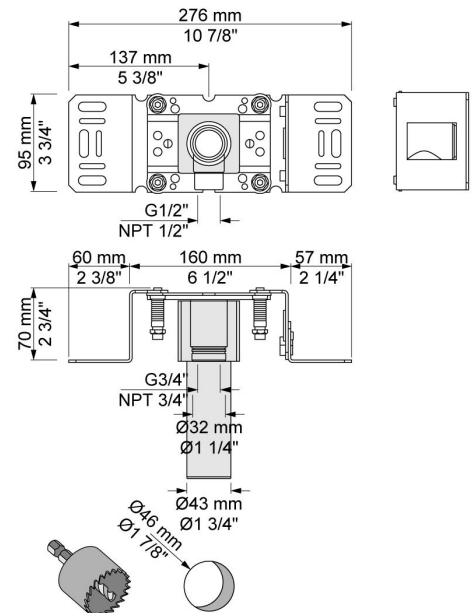

--

:
:
:

**2471-081D**

	<b>Bar:</b>	<b>1.0</b>	<b>2.0</b>	<b>3.0</b>	<b>4.0</b>	<b>5.0</b>
070 <sup>1)</sup>	(l/min)	5.2	7.3	9.0	9.0	9.0
080D <sup>2)</sup>	(l/min)	12.7	18.0	22.0	25.4	28.4

<sup>1)</sup> USA: Flow restricted to 1.8 gpm (7.0 l/min)

**001**  
2 3/8" circular flange.

**001G**

**070**  
Hand shower and holder with non-return valve. Hand shower to the left.

**080D**

**2001**  
2 3/8" circular flange.

**200M**  
Separate outlet socket. 1/2" connection NPT female inlets.

2400F

NR21  
Operating handle for Vola 2100, 2200, 2300 and 2400.

NR24G