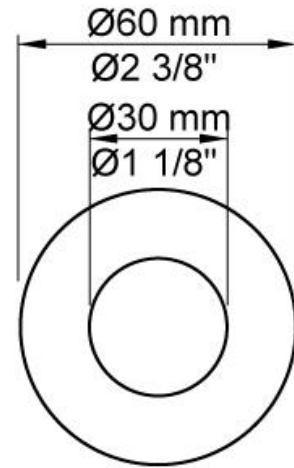

--

:
:
:

**2471-081D**

	<b>Bar:</b>	<b>1.0</b>	<b>2.0</b>	<b>3.0</b>	<b>4.0</b>	<b>5.0</b>
070 <sup>1)</sup>	(l/min)	5.2	7.3	9.0	9.0	9.0
080D <sup>2)</sup>	(l/min)	12.7	18.0	22.0	25.4	28.4

<sup>1)</sup> USA: Flow restricted to 1.8 gpm (7.0 l/min)

<sup>2)</sup> USA: Flow restricted to 1.8 gpm (7.0 l/min)

	Color 20, Brushed chrome
Color 02, Grey	Color 21, Carmine red
Color 04, Light blue	Color 25, Pink
Color 05, Orange	Color 27, Matt black
Color 06, Light green	Color 28, Matt white
Color 08, Yellow	Color 40, Brushed stainless steel
Color 09, Dark grey	Color 60, Black
Color 12, Mocca	Color 61, Brushed black
Color 14, Bright red	Color 63, Copper
Color 15, Dark blue	Color 64, Brushed Copper
Color 16, Polished chrome	Color 65, Gold
Color 17, Gloss black	Color 68, Silver
Color 18, White	Color 70, Brushed Gold
Color 19, Natural brass	

**001**  
2 3/8" circular flange.

**001G**

**070**  
Hand shower and holder with non-return valve. Hand shower to the left.

**080D**

**2001**  
2 3/8" circular flange.

**200M**  
Separate outlet socket. 1/2" connection NPT female inlets.

2400F

NR21  
Operating handle for Vola 2100, 2200, 2300 and 2400.

NR24G