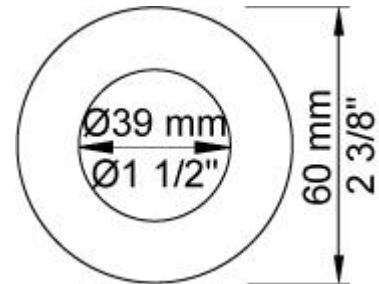

--

:
:
:

**2471-081D**

	<b>Bar:</b>	<b>1.0</b>	<b>2.0</b>	<b>3.0</b>	<b>4.0</b>	<b>5.0</b>
070 <sup>1)</sup>	(l/min)	5.2	7.3	9.0	9.0	9.0
080D <sup>2)</sup>	(l/min)	12.7	18.0	22.0	25.4	28.4

<sup>1)</sup> USA: Flow restricted to 1.8 gpm (7.0 l/min)

**001**  
2 3/8" circular flange.

**001G**

**070**  
Hand shower and holder with non-return valve. Hand shower to the left.

**080D**

**2001**  
2 3/8" circular flange.

**200M**  
Separate outlet socket. 1/2" connection NPT female inlets.