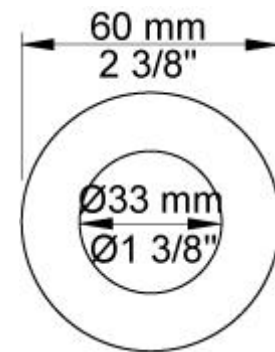

--

:
:
:

**2471-081D**

	<b>Bar:</b>	<b>1.0</b>	<b>2.0</b>	<b>3.0</b>	<b>4.0</b>	<b>5.0</b>
070 <sup>1)</sup>	(l/min)	5.2	7.3	9.0	9.0	9.0
080D <sup>2)</sup>	(l/min)	12.7	18.0	22.0	25.4	28.4

<sup>1)</sup> USA: Flow restricted to 1.8 gpm (7.0 l/min)

<sup>2)</sup> USA: Flow restricted to 1.8 gpm (7.0 l/min)

	Color 20, Brushed chrome
Color 02, Grey	Color 21, Carmine red
Color 04, Light blue	Color 25, Pink
Color 05, Orange	Color 27, Matt black
Color 06, Light green	Color 28, Matt white
Color 08, Yellow	Color 40, Brushed stainless steel
Color 09, Dark grey	Color 60, Black
Color 12, Mocca	Color 61, Brushed black
Color 14, Bright red	Color 63, Copper
Color 15, Dark blue	Color 64, Brushed Copper
Color 16, Polished chrome	Color 65, Gold
Color 17, Gloss black	Color 68, Silver
Color 18, White	Color 70, Brushed Gold
Color 19, Natural brass	

**001**  
2 3/8" circular flange.

**001G**

**070**  
Hand shower and holder with non-return valve. Hand shower to the left.

**080D**

**2001**  
2 3/8" circular flange.

**200M**  
Separate outlet socket. 1/2" connection NPT female inlets.