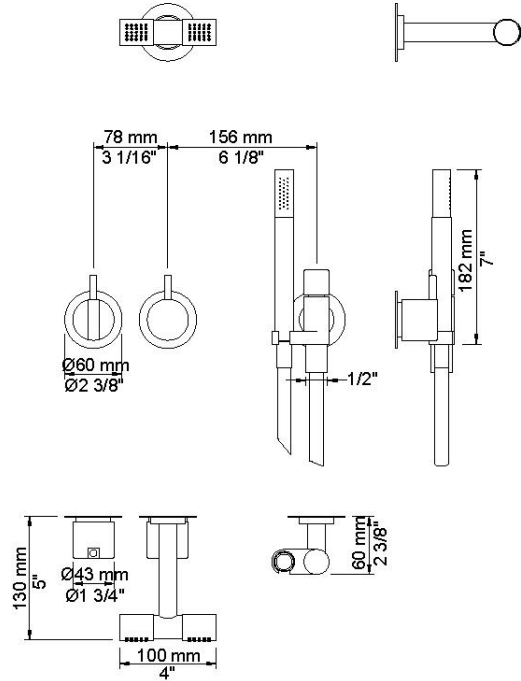

--

:
:
:

**2471-081D**

	<b>Bar:</b>	<b>1.0</b>	<b>2.0</b>	<b>3.0</b>	<b>4.0</b>	<b>5.0</b>
070 <sup>1)</sup>	(l/min)	5.2	7.3	9.0	9.0	9.0
080D <sup>2)</sup>	(l/min)	12.7	18.0	22.0	25.4	28.4

<sup>1)</sup> USA: Flow restricted to 1.8 gpm (7.0 l/min)

<sup>2)</sup> USA: Flow restricted to 1.8 gpm (7.0 l/min)

	Color 20, Brushed chrome
Color 02, Grey	Color 21, Carmine red
Color 04, Light blue	Color 25, Pink
Color 05, Orange	Color 27, Matt black
Color 06, Light green	Color 28, Matt white
Color 08, Yellow	Color 40, Brushed stainless steel
Color 09, Dark grey	Color 60, Black
Color 12, Mocca	Color 61, Brushed black
Color 14, Bright red	Color 63, Copper
Color 15, Dark blue	Color 64, Brushed Copper
Color 16, Polished chrome	Color 65, Gold
Color 17, Gloss black	Color 68, Silver
Color 18, White	Color 70, Brushed Gold
Color 19, Natural brass	

**001**  
2 3/8" circular flange.

**001G**

**070**  
Hand shower and holder with non-return valve. Hand shower to the left.

**080D**

**2001**  
2 3/8" circular flange.

**200M**  
Separate outlet socket. 1/2" connection NPT female inlets.

2400F

NR21  
Operating handle for Vola 2100, 2200, 2300 and 2400.

NR24G