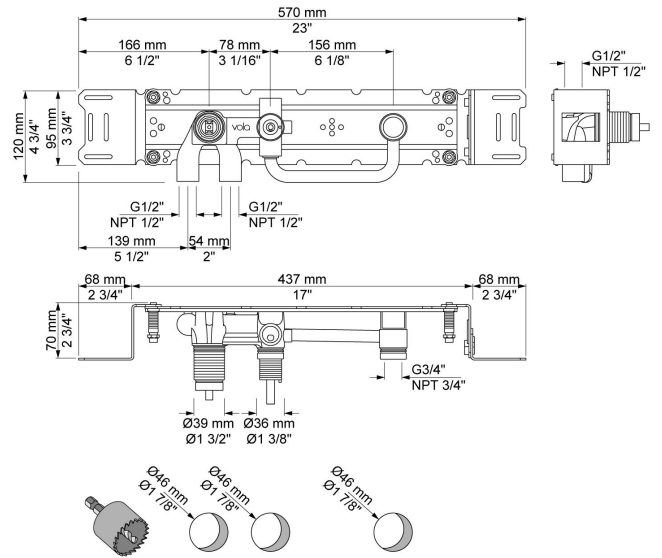

--

:
:
:

**2471-081D**

	<b>Bar:</b>	<b>1.0</b>	<b>2.0</b>	<b>3.0</b>	<b>4.0</b>	<b>5.0</b>
070 <sup>1)</sup>	(l/min)	5.2	7.3	9.0	9.0	9.0
080D <sup>2)</sup>	(l/min)	12.7	18.0	22.0	25.4	28.4

<sup>1)</sup> USA: Flow restricted to 1.8 gpm (7.0 l/min)

**001**  
2 3/8" circular flange.

**001G**

**070**  
Hand shower and holder with non-return valve. Hand shower to the left.

**080D**

**2001**  
2 3/8" circular flange.

**200M**  
Separate outlet socket. 1/2" connection NPT female inlets.

2400F

NR21  
Operating handle for Vola 2100, 2200, 2300 and 2400.

NR24G