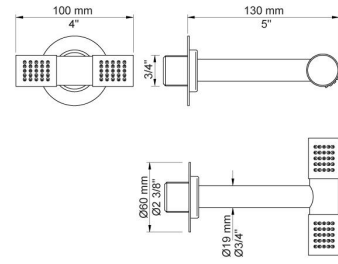

--

:
:
:

**2471-081D**

	<b>Bar:</b>	<b>1.0</b>	<b>2.0</b>	<b>3.0</b>	<b>4.0</b>	<b>5.0</b>
070 <sup>1)</sup>	(l/min)	5.2	7.3	9.0	9.0	9.0
080D <sup>2)</sup>	(l/min)	12.7	18.0	22.0	25.4	28.4

<sup>1)</sup> USA: Flow restricted to 1.8 gpm (7.0 l/min)

**001**  
2 3/8" circular flange.

**001G**

**070**  
Hand shower and holder with non-return valve. Hand shower to the left.

**080D**

**2001**  
2 3/8" circular flange.

**200M**  
Separate outlet socket. 1/2" connection NPT female inlets.