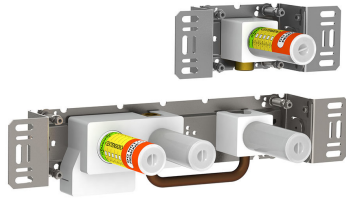

**001**  
2 3/8" circular flange.

**001G**

**070**  
Hand shower and holder with non-return valve. Hand shower to the left.

**080D**

**2001**  
2 3/8" circular flange.

**200M**  
Separate outlet socket. 1/2" connection NPT female inlets.

2400F

NR21  
Operating handle for Vola 2100, 2200, 2300 and 2400.

NR24G