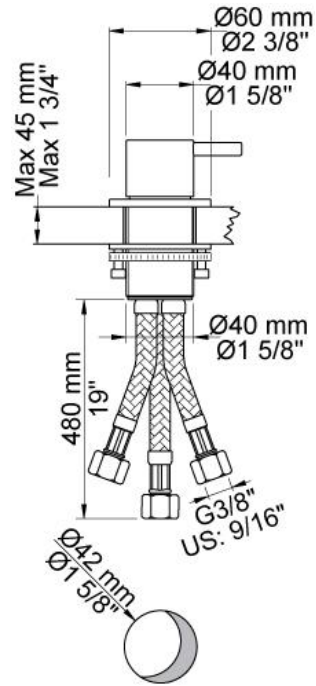

:
:
:

2500

One handle table mounted mixer for high flow.

	Bar:	1.0	2.0	3.0	4.0	5.0
2500	(l/min)	10.8	15.3	18.7	21.6	24.1

	Color 20, Brushed chrome
Color 02, Grey	Color 21, Carmine red
Color 04, Light blue	Color 25, Pink
Color 05, Orange	Color 27, Matt black
Color 06, Light green	Color 28, Matt white
Color 08, Yellow	Color 40, Brushed stainless steel
Color 09, Dark grey	Color 60, Black
Color 12, Mocca	Color 61, Brushed black
Color 14, Bright red	Color 63, Copper
Color 15, Dark blue	Color 64, Brushed Copper
Color 16, Polished chrome	Color 65, Gold
Color 17, Gloss black	Color 68, Silver
Color 18, White	Color 70, Brushed Gold
Color 19, Natural brass	