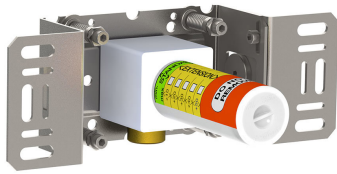

--

:
:
:

520

	Bar:	1.0	2.0	3.0	4.0	5.0
520	(l/min)	2.9	4.1	5.0	5.0	5.0

	Color 20, Brushed chrome
Color 02, Grey	Color 21, Carmine red
Color 04, Light blue	Color 25, Pink
Color 05, Orange	Color 27, Matt black
Color 06, Light green	Color 28, Matt white
Color 08, Yellow	Color 40, Brushed stainless steel
Color 09, Dark grey	Color 60, Black
Color 12, Mocca	Color 61, Brushed black
Color 14, Bright red	Color 63, Copper
Color 15, Dark blue	Color 64, Brushed Copper
Color 16, Polished chrome	Color 65, Gold
Color 17, Gloss black	Color 68, Silver
Color 18, White	Color 70, Brushed Gold
Color 19, Natural brass	

020
9" fixed basin spout.

200M
Separate outlet socket. 1/2" connection NPT female inlets.

500
One handle table mounted mixer.