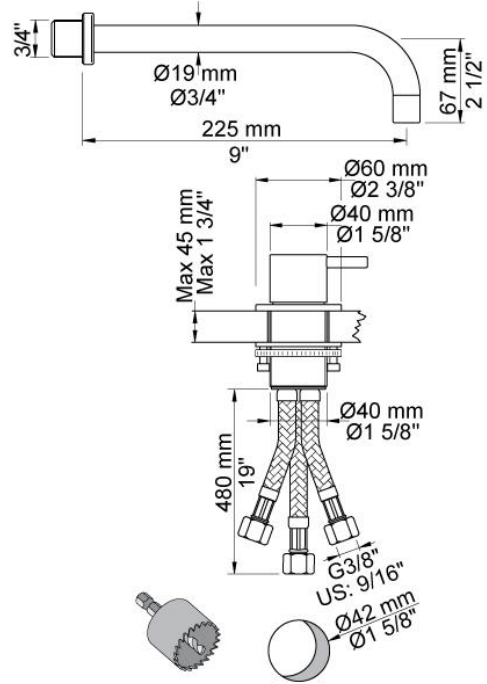

--

:
:
:

520

	Bar:	1.0	2.0	3.0	4.0	5.0
520	(l/min)	2.9	4.1	5.0	5.0	5.0

	Color 20, Brushed chrome
Color 02, Grey	Color 21, Carmine red
Color 04, Light blue	Color 25, Pink
Color 05, Orange	Color 27, Matt black
Color 06, Light green	Color 28, Matt white
Color 08, Yellow	Color 40, Brushed stainless steel
Color 09, Dark grey	Color 60, Black
Color 12, Mocca	Color 61, Brushed black
Color 14, Bright red	Color 63, Copper
Color 15, Dark blue	Color 64, Brushed Copper
Color 16, Polished chrome	Color 65, Gold
Color 17, Gloss black	Color 68, Silver
Color 18, White	Color 70, Brushed Gold
Color 19, Natural brass	

020
9" fixed basin spout.

200M
Separate outlet socket. 1/2" connection NPT female inlets.

500
One handle table mounted mixer.