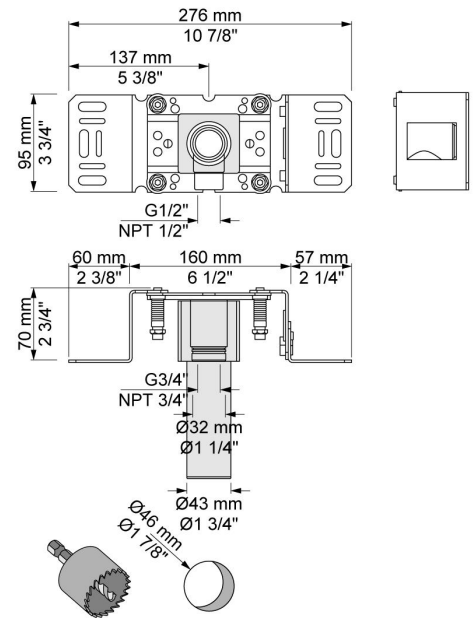

--

:
:
:

520

	Bar:	1.0	2.0	3.0	4.0	5.0
520	(l/min)	2.9	4.1	5.0	5.0	5.0

	Color 20, Brushed chrome
Color 02, Grey	Color 21, Carmine red
Color 04, Light blue	Color 25, Pink
Color 05, Orange	Color 27, Matt black
Color 06, Light green	Color 28, Matt white
Color 08, Yellow	Color 40, Brushed stainless steel
Color 09, Dark grey	Color 60, Black
Color 12, Mocca	Color 61, Brushed black
Color 14, Bright red	Color 63, Copper
Color 15, Dark blue	Color 64, Brushed Copper
Color 16, Polished chrome	Color 65, Gold
Color 17, Gloss black	Color 68, Silver
Color 18, White	Color 70, Brushed Gold
Color 19, Natural brass	

020
9" fixed basin spout.

200M
Separate outlet socket. 1/2" connection NPT female inlets.

500
One handle table mounted mixer.