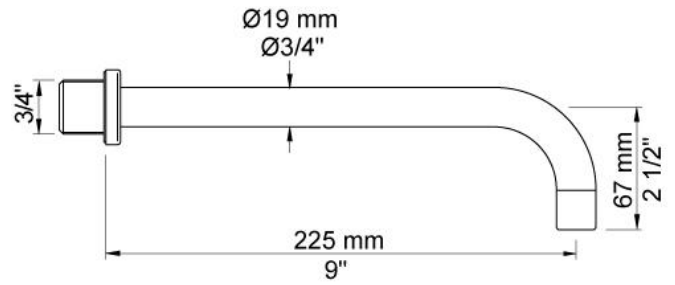

--

:
:
:

520

	Bar:	1.0	2.0	3.0	4.0	5.0
520	(l/min)	2.9	4.1	5.0	5.0	5.0

	Color 20, Brushed chrome
Color 02, Grey	Color 21, Carmine red
Color 04, Light blue	Color 25, Pink
Color 05, Orange	Color 27, Matt black
Color 06, Light green	Color 28, Matt white
Color 08, Yellow	Color 40, Brushed stainless steel
Color 09, Dark grey	Color 60, Black
Color 12, Mocca	Color 61, Brushed black
Color 14, Bright red	Color 63, Copper
Color 15, Dark blue	Color 64, Brushed Copper
Color 16, Polished chrome	Color 65, Gold
Color 17, Gloss black	Color 68, Silver
Color 18, White	Color 70, Brushed Gold
Color 19, Natural brass	

020
9" fixed basin spout.

200M
Separate outlet socket. 1/2" connection NPT female inlets.

500
One handle table mounted mixer.