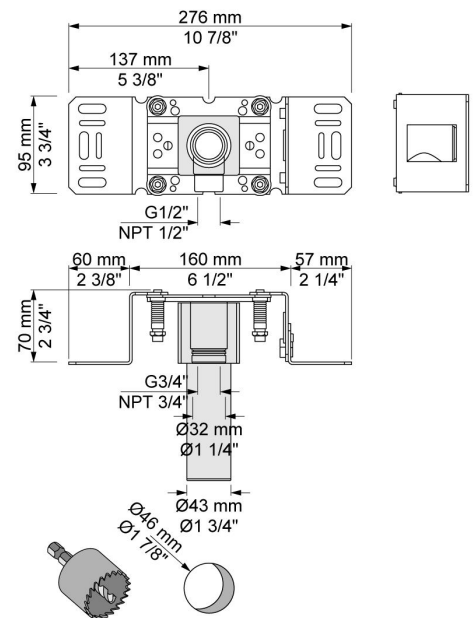

001
2 3/8" circular flange.

060A

070
Hand shower and holder with non-return valve. Hand shower to the left.

2001
2 3/8" circular flange.

200M
Separate outlet socket. 1/2" connection NPT female inlets.

5400F