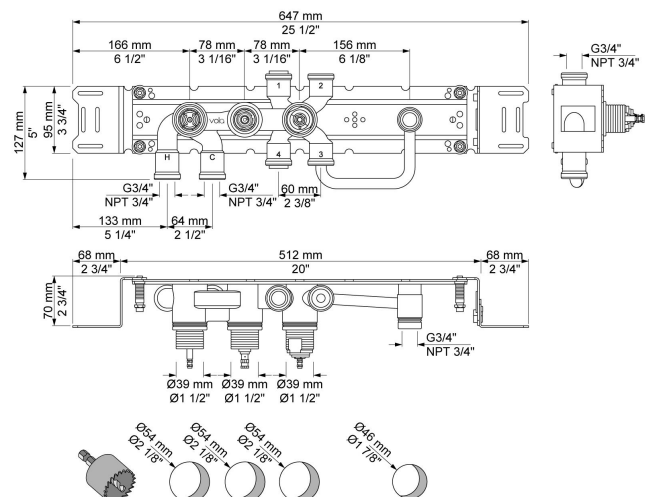

001
2 3/8" circular flange.

060A

070
Hand shower and holder with non-return valve. Hand shower to the left.

2001
2 3/8" circular flange.

200M
Separate outlet socket. 1/2" connection NPT female inlets.

5400F