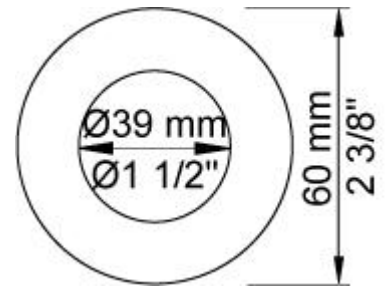

:
:
:

5471-061A

	Bar:	1.0	2.0	3.0	4.0	5.0
070 ¹⁾	(l/min)	5.2	7.3	9.0	9.0	9.0
060A ²⁾	(l/min)	12.7	18.0	22.0	25.4	28.4

¹⁾ USA: Flow restricted to 1.8 gpm (7.0 l/min)
²⁾ USA: Flow restricted to 1.8 gpm (7.0 l/min)

001
2 3/8" circular flange.

060A

070
Hand shower and holder with non-return valve. Hand shower to the left.

2001
2 3/8" circular flange.

200M
Separate outlet socket. 1/2" connection NPT female inlets.

5400F