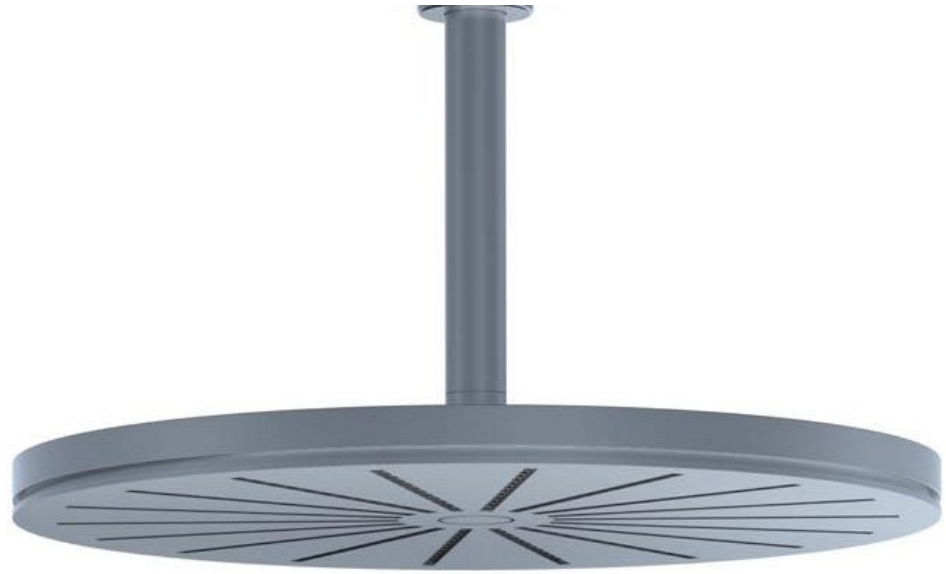

:
:
:

5471-061A

	Bar:	1.0	2.0	3.0	4.0	5.0
070 ¹⁾	(l/min)	5.2	7.3	9.0	9.0	9.0
060A ²⁾	(l/min)	12.7	18.0	22.0	25.4	28.4

¹⁾ USA: Flow restricted to 1.8 gpm (7.0 l/min)
²⁾ USA: Flow restricted to 1.8 gpm (7.0 l/min)

001
2 3/8" circular flange.

060A

070
Hand shower and holder with non-return valve. Hand shower to the left.

2001
2 3/8" circular flange.

200M
Separate outlet socket. 1/2" connection NPT female inlets.

5400F