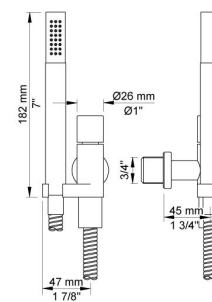

:
:
:

5471-061A

	Bar:	1.0	2.0	3.0	4.0	5.0
070 ¹⁾	(l/min)	5.2	7.3	9.0	9.0	9.0
060A ²⁾	(l/min)	12.7	18.0	22.0	25.4	28.4

¹⁾ USA: Flow restricted to 1.8 gpm (7.0 l/min)
²⁾ USA: Flow restricted to 1.8 gpm (7.0 l/min)

001
2 3/8" circular flange.

060A

070
Hand shower and holder with non-return valve. Hand shower to the left.

2001
2 3/8" circular flange.

200M
Separate outlet socket. 1/2" connection NPT female inlets.

5400F