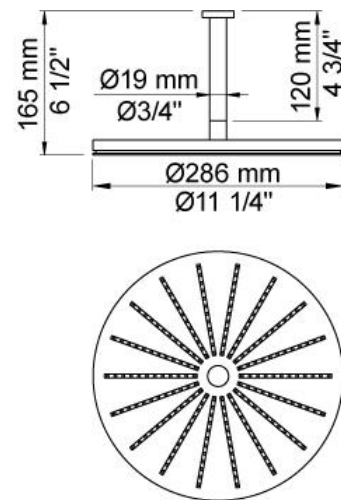

:
:
:

5471-061A

	Bar:	1.0	2.0	3.0	4.0	5.0
070 ¹⁾	(l/min)	5.2	7.3	9.0	9.0	9.0
060A ²⁾	(l/min)	12.7	18.0	22.0	25.4	28.4

¹⁾ USA: Flow restricted to 1.8 gpm (7.0 l/min)
²⁾ USA: Flow restricted to 1.8 gpm (7.0 l/min)

001
2 3/8" circular flange.

060A

070
Hand shower and holder with non-return valve. Hand shower to the left.

2001
2 3/8" circular flange.

200M
Separate outlet socket. 1/2" connection NPT female inlets.

5400F