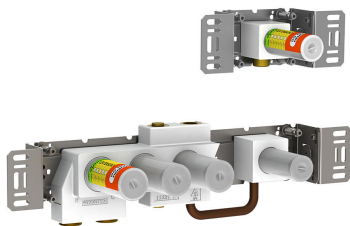

001
2 3/8" circular flange.

060A

070
Hand shower and holder with non-return valve. Hand shower to the left.

2001
2 3/8" circular flange.

200M
Separate outlet socket. 1/2" connection NPT female inlets.

5400F