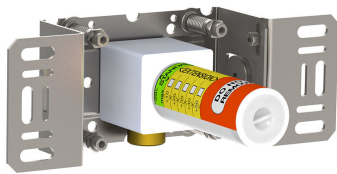

001
2 3/8" circular flange.

060A

070
Hand shower and holder with non-return valve. Hand shower to the left.

2001
2 3/8" circular flange.

200M
Separate outlet socket. 1/2" connection NPT female inlets.

5400F