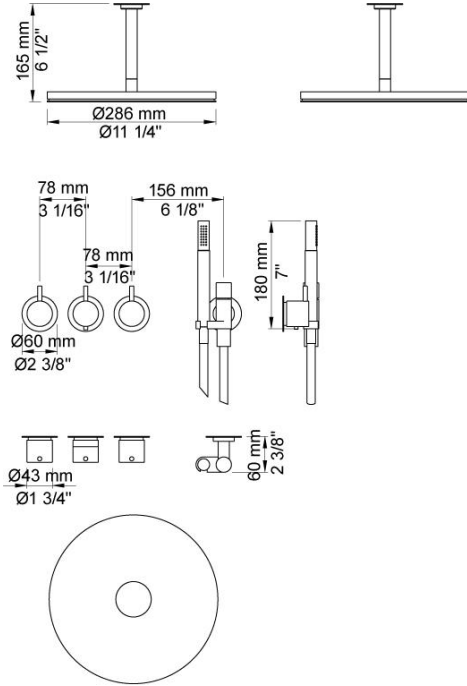

:
:
:

5471-061A

	Bar:	1.0	2.0	3.0	4.0	5.0
070 ¹⁾	(l/min)	5.2	7.3	9.0	9.0	9.0
060A ²⁾	(l/min)	12.7	18.0	22.0	25.4	28.4

¹⁾ USA: Flow restricted to 1.8 gpm (7.0 l/min)
²⁾ USA: Flow restricted to 1.8 gpm (7.0 l/min)

001
2 3/8" circular flange.

060A

070
Hand shower and holder with non-return valve. Hand shower to the left.

2001
2 3/8" circular flange.

200M
Separate outlet socket. 1/2" connection NPT female inlets.

5400F