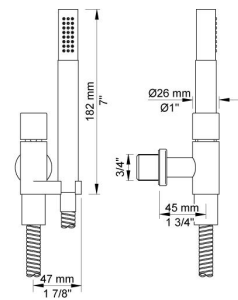

:
:
:

5471R-051

	Bar:	1.0	2.0	3.0	4.0	5.0
070R ¹⁾	(l/min)	5.2	7.3	9.0	9.0	9.0
050 ²⁾	(l/min)	13.3	18.8	23.0	26.6	29.7

¹⁾ USA: Flow restricted to 1.8 gpm (7.0 l/min)
²⁾ USA: Flow restricted to 1.8 gpm (7.0 l/min)

001
2 3/8" circular flange.

050

070R
Hand shower and holder with non-return valve. Hand shower to the right.

2001
2 3/8" circular flange.

200M
Separate outlet socket. 1/2" connection NPT female inlets.

5400NV