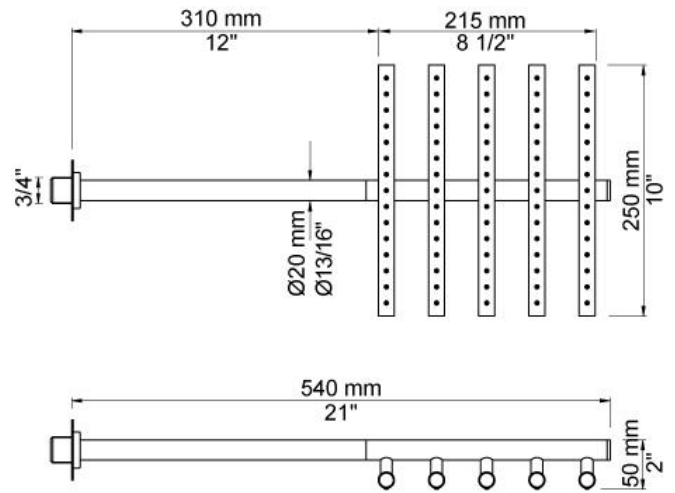

:
:
:

5471R-051

	Bar:	1.0	2.0	3.0	4.0	5.0
070R ¹⁾	(l/min)	5.2	7.3	9.0	9.0	9.0
050 ²⁾	(l/min)	13.3	18.8	23.0	26.6	29.7

¹⁾ USA: Flow restricted to 1.8 gpm (7.0 l/min)
²⁾ USA: Flow restricted to 1.8 gpm (7.0 l/min)

001
2 3/8" circular flange.

050

070R
Hand shower and holder with non-return valve. Hand shower to the right.

2001
2 3/8" circular flange.

200M
Separate outlet socket. 1/2" connection NPT female inlets.

5400NV