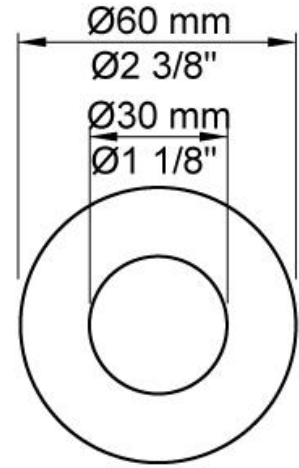

:
:
:

5471R-051

	Bar:	1.0	2.0	3.0	4.0	5.0
070R ¹⁾	(l/min)	5.2	7.3	9.0	9.0	9.0
050 ²⁾	(l/min)	13.3	18.8	23.0	26.6	29.7

¹⁾ USA: Flow restricted to 1.8 gpm (7.0 l/min)
²⁾ USA: Flow restricted to 1.8 gpm (7.0 l/min)

001
2 3/8" circular flange.

050

070R
Hand shower and holder with non-return valve. Hand shower to the right.

2001
2 3/8" circular flange.

200M
Separate outlet socket. 1/2" connection NPT female inlets.

5400NV