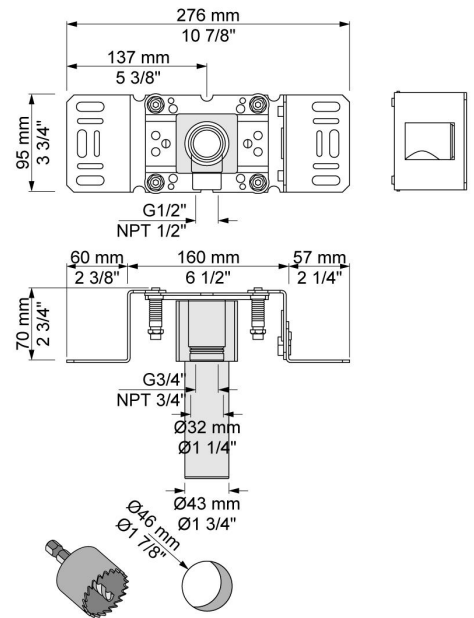

**001**  
2 3/8" circular flange.

**070R**  
Hand shower and holder with non-return valve. Hand shower to the right.

**080ST**

**2001**  
2 3/8" circular flange.

**200M**  
Separate outlet socket. 1/2" connection NPT female inlets.