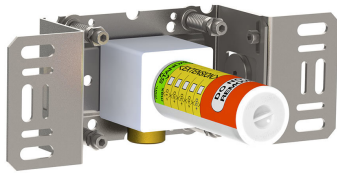

**001**  
2 3/8" circular flange.

**070R**  
Hand shower and holder with non-return valve. Hand shower to the right.

**080ST**

**2001**  
2 3/8" circular flange.

**200M**  
Separate outlet socket. 1/2" connection NPT female inlets.