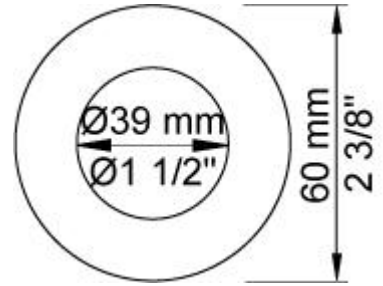

:
:
:

**5471R-081ST**

	<b>Bar:</b>	<b>1.0</b>	<b>2.0</b>	<b>3.0</b>	<b>4.0</b>	<b>5.0</b>
070R <sup>1)</sup>	(l/min)	5.2	7.3	9.0	9.0	9.0
080ST <sup>2)</sup>	(l/min)	14.4	20.4	25.0	28.9	32.3

<sup>1)</sup> USA: Flow restricted to 1.8 gpm (7.0 l/min)

**001**  
2 3/8" circular flange.

**070R**  
Hand shower and holder with non-return valve. Hand shower to the right.

**080ST**

**2001**  
2 3/8" circular flange.

**200M**  
Separate outlet socket. 1/2" connection NPT female inlets.