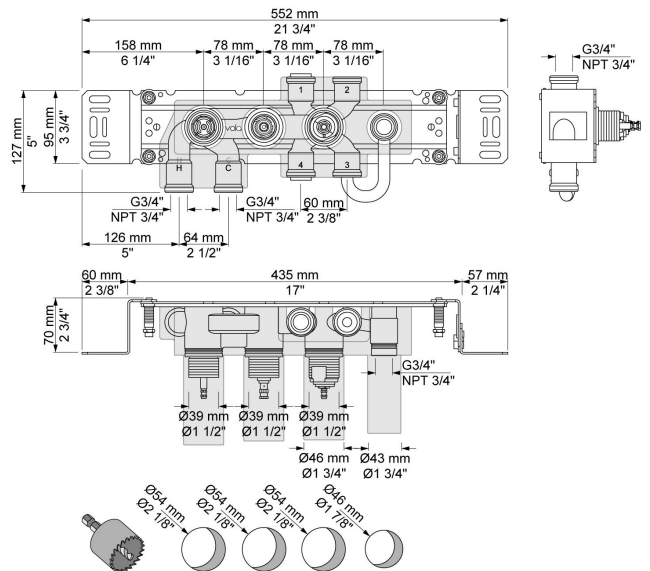

200M
Separate outlet socket. 1/2" connection NPT female inlets.

5400NV