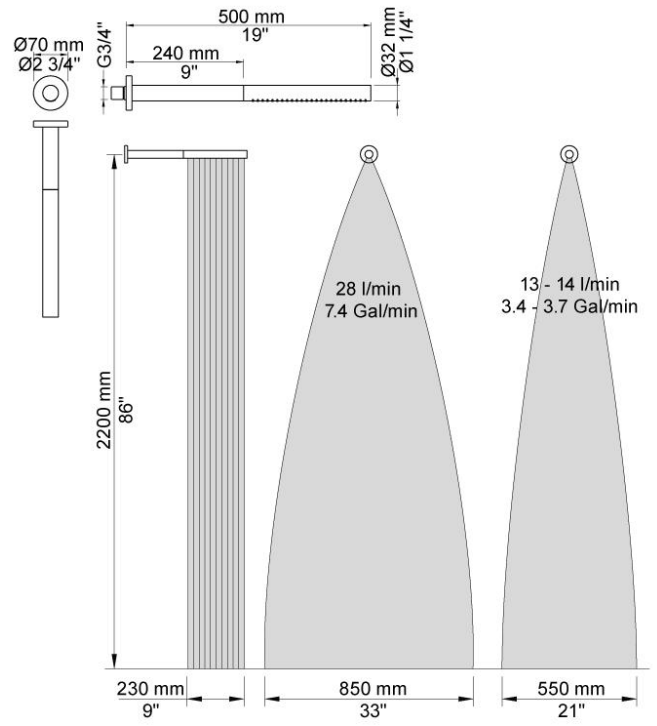

:
:
:

**5471R-081ST**

	<b>Bar:</b>	<b>1.0</b>	<b>2.0</b>	<b>3.0</b>	<b>4.0</b>	<b>5.0</b>
070R <sup>1)</sup>	(l/min)	5.2	7.3	9.0	9.0	9.0
080ST <sup>2)</sup>	(l/min)	14.4	20.4	25.0	28.9	32.3

<sup>1)</sup> USA: Flow restricted to 1.8 gpm (7.0 l/min)

<sup>2)</sup> USA: Flow restricted to 1.8 gpm (7.0 l/min)

	Color 20, Brushed chrome
Color 02, Grey	Color 21, Carmine red
Color 04, Light blue	Color 25, Pink
Color 05, Orange	Color 27, Matt black
Color 06, Light green	Color 28, Matt white
Color 08, Yellow	Color 40, Brushed stainless steel
Color 09, Dark grey	Color 60, Black
Color 12, Mocca	Color 61, Brushed black
Color 14, Bright red	Color 63, Copper
Color 15, Dark blue	Color 64, Brushed Copper
Color 16, Polished chrome	Color 65, Gold
Color 17, Gloss black	Color 68, Silver
Color 18, White	Color 70, Brushed Gold
Color 19, Natural brass	

**001**  
2 3/8" circular flange.

**070R**  
Hand shower and holder with non-return valve. Hand shower to the right.

**080ST**

**2001**  
2 3/8" circular flange.

**200M**  
Separate outlet socket. 1/2" connection NPT female inlets.