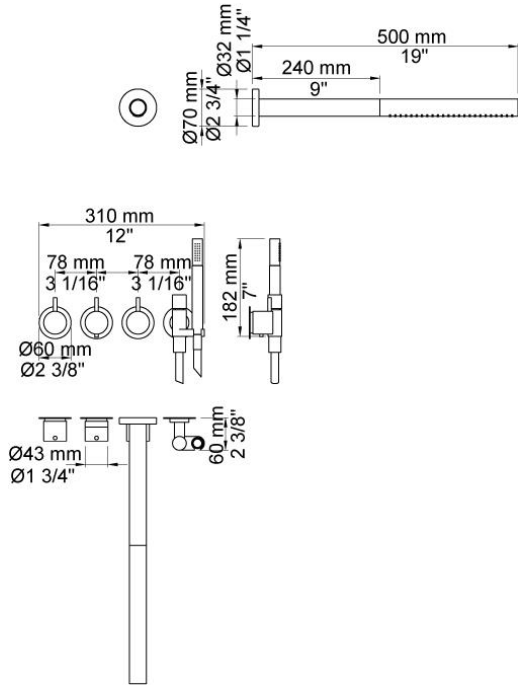

:
:
:

**5471R-081ST**

	<b>Bar:</b>	<b>1.0</b>	<b>2.0</b>	<b>3.0</b>	<b>4.0</b>	<b>5.0</b>
070R <sup>1)</sup>	(l/min)	5.2	7.3	9.0	9.0	9.0
080ST <sup>2)</sup>	(l/min)	14.4	20.4	25.0	28.9	32.3

<sup>1)</sup> USA: Flow restricted to 1.8 gpm (7.0 l/min)

<sup>2)</sup> USA: Flow restricted to 1.8 gpm (7.0 l/min)

	Color 20, Brushed chrome
Color 02, Grey	Color 21, Carmine red
Color 04, Light blue	Color 25, Pink
Color 05, Orange	Color 27, Matt black
Color 06, Light green	Color 28, Matt white
Color 08, Yellow	Color 40, Brushed stainless steel
Color 09, Dark grey	Color 60, Black
Color 12, Mocca	Color 61, Brushed black
Color 14, Bright red	Color 63, Copper
Color 15, Dark blue	Color 64, Brushed Copper
Color 16, Polished chrome	Color 65, Gold
Color 17, Gloss black	Color 68, Silver
Color 18, White	Color 70, Brushed Gold
Color 19, Natural brass	

**001**  
2 3/8" circular flange.

**070R**  
Hand shower and holder with non-return valve. Hand shower to the right.

**080ST**

**2001**  
2 3/8" circular flange.

**200M**  
Separate outlet socket. 1/2" connection NPT female inlets.

**5400NV**

NR51

NR52

NR64G