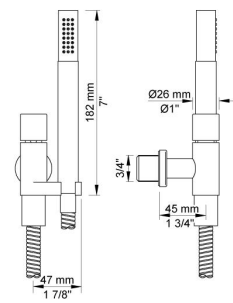

:
:
:

**5471R-081ST**

	<b>Bar:</b>	<b>1.0</b>	<b>2.0</b>	<b>3.0</b>	<b>4.0</b>	<b>5.0</b>
070R <sup>1)</sup>	(l/min)	5.2	7.3	9.0	9.0	9.0
080ST <sup>2)</sup>	(l/min)	14.4	20.4	25.0	28.9	32.3

<sup>1)</sup> USA: Flow restricted to 1.8 gpm (7.0 l/min)

**001**  
2 3/8" circular flange.

**070R**  
Hand shower and holder with non-return valve. Hand shower to the right.

**080ST**

**2001**  
2 3/8" circular flange.

**200M**  
Separate outlet socket. 1/2" connection NPT female inlets.