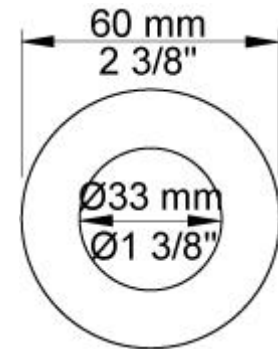

:
:
:

5471S-061

	Bar:	1.0	2.0	3.0	4.0	5.0
060 ¹⁾	(l/min)	12.7	18.0	22.0	25.4	28.4
070S ²⁾	(l/min)	6.9	9.8	12.0	13.9	15.5

¹⁾ USA: Flow restricted to 1.8 gpm (7.0 l/min)

²⁾ USA: Flow restricted to 2 gpm (7.6 l/min)

001
2 3/8" circular flange.

001G

060

070S

2001
2 3/8" circular flange.

200M
Separate outlet socket. 1/2" connection NPT female inlets.

5400NV

NR51