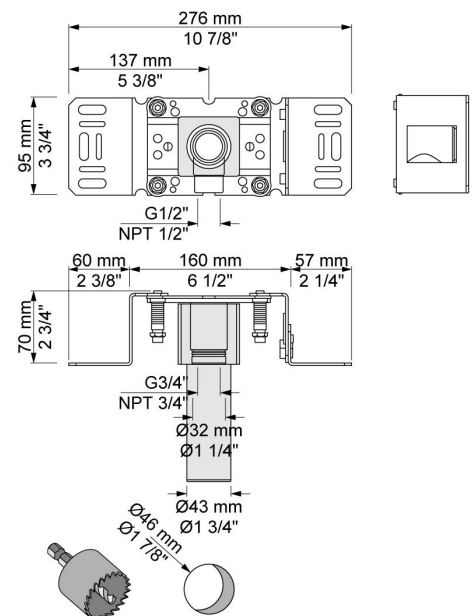

001
2 3/8" circular flange.

001G

060

070S

2001
2 3/8" circular flange.

200M
Separate outlet socket. 1/2" connection NPT female inlets.

5400NV

NR51