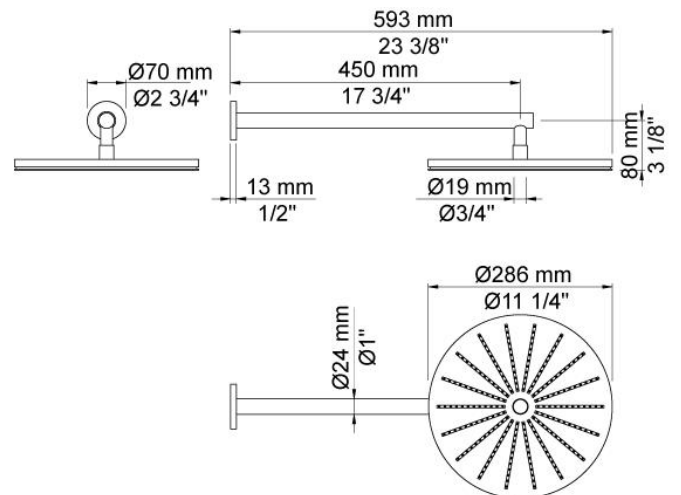

:
:
:

5471S-061

	Bar:	1.0	2.0	3.0	4.0	5.0
060 ¹⁾	(l/min)	12.7	18.0	22.0	25.4	28.4
070S ²⁾	(l/min)	6.9	9.8	12.0	13.9	15.5

¹⁾ USA: Flow restricted to 1.8 gpm (7.0 l/min)

²⁾ USA: Flow restricted to 2 gpm (7.6 l/min)

001
2 3/8" circular flange.

001G

060

070S

2001
2 3/8" circular flange.

200M
Separate outlet socket. 1/2" connection NPT female inlets.

5400NV

NR51