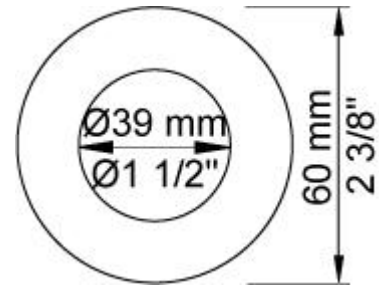

:
:
:

5471S-061

	Bar:	1.0	2.0	3.0	4.0	5.0
060 ¹⁾	(l/min)	12.7	18.0	22.0	25.4	28.4
070S ²⁾	(l/min)	6.9	9.8	12.0	13.9	15.5

¹⁾ USA: Flow restricted to 1.8 gpm (7.0 l/min)

²⁾ USA: Flow restricted to 2 gpm (7.6 l/min)

001
2 3/8" circular flange.

001G

060

070S

2001
2 3/8" circular flange.

200M
Separate outlet socket. 1/2" connection NPT female inlets.

5400NV

NR51