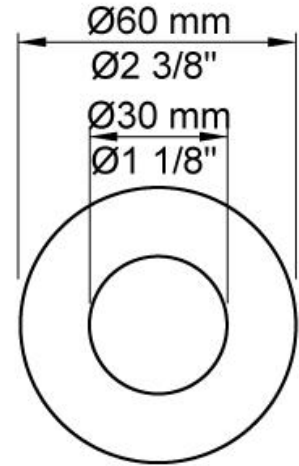

:
:
:

5471S-061

	Bar:	1.0	2.0	3.0	4.0	5.0
060 ¹⁾	(l/min)	12.7	18.0	22.0	25.4	28.4
070S ²⁾	(l/min)	6.9	9.8	12.0	13.9	15.5

¹⁾ USA: Flow restricted to 1.8 gpm (7.0 l/min)

²⁾ USA: Flow restricted to 2 gpm (7.6 l/min)

001
2 3/8" circular flange.

001G

060

070S

2001
2 3/8" circular flange.

200M
Separate outlet socket. 1/2" connection NPT female inlets.

5400NV

NR51