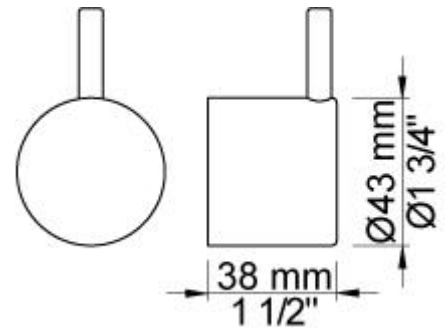

001
2 3/8" circular flange.

001G

060

070S

2001
2 3/8" circular flange.

200M
Separate outlet socket. 1/2" connection NPT female inlets.

5400NV

NR51