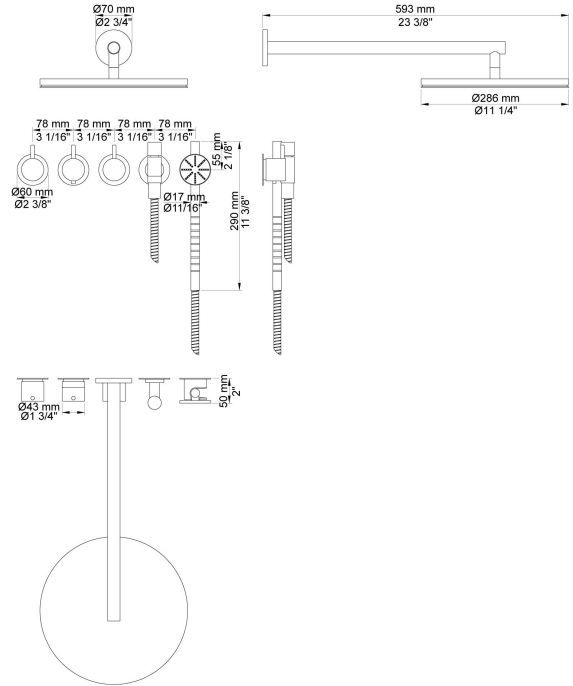

:
:
:

5471S-061

	Bar:	1.0	2.0	3.0	4.0	5.0
060 ¹⁾	(l/min)	12.7	18.0	22.0	25.4	28.4
070S ²⁾	(l/min)	6.9	9.8	12.0	13.9	15.5

¹⁾ USA: Flow restricted to 1.8 gpm (7.0 l/min)

²⁾ USA: Flow restricted to 2 gpm (7.6 l/min)

001
2 3/8" circular flange.

001G

060

070S

2001
2 3/8" circular flange.

200M
Separate outlet socket. 1/2" connection NPT female inlets.

5400NV

NR51

NR52

NR64G