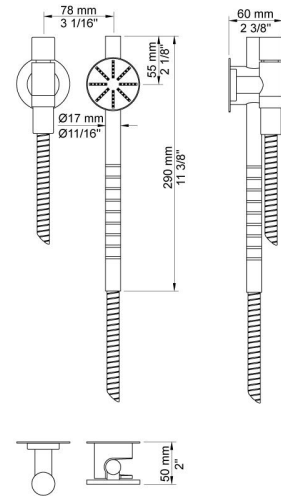

001
2 3/8" circular flange.

001G

060

070S

2001
2 3/8" circular flange.

200M
Separate outlet socket. 1/2" connection NPT female inlets.

5400NV

NR51