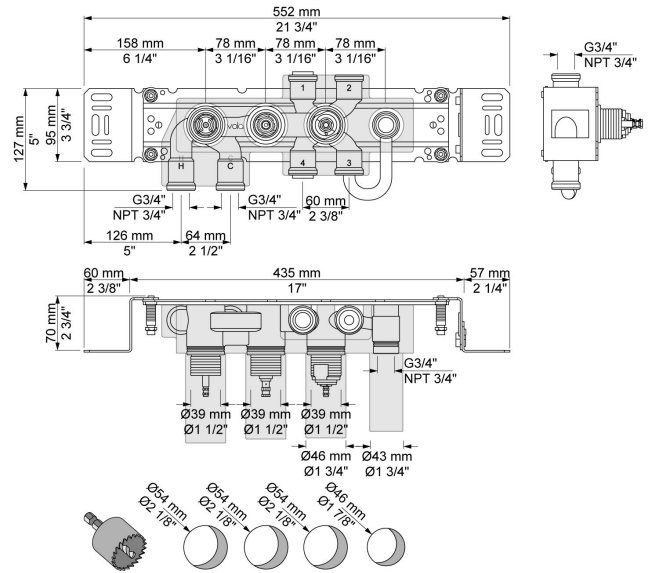

001
2 3/8" circular flange.

001G

060

070S

2001
2 3/8" circular flange.

200M
Separate outlet socket. 1/2" connection NPT female inlets.

5400NV

NR51