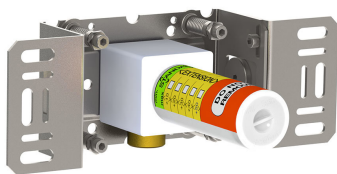

001
2 3/8" circular flange.

001G

060

070S

2001
2 3/8" circular flange.

200M
Separate outlet socket. 1/2" connection NPT female inlets.

5400NV

NR51