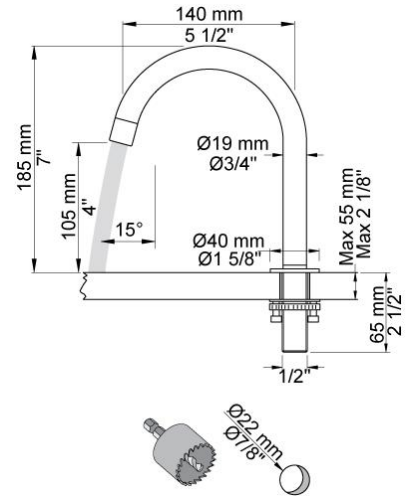

	:
	:
	:

590G

Two hole basin set with ceramic disc cartridge, 7¼" high- 5½" wide swivel spout with water saving aerator & 3/8" flexible supply hoses. Drain not included.

	Bar:	1.0	2.0	3.0	4.0	5.0
590G ¹⁾	(l/min)	2.3	3.3	4.0	4.0	4.0
590G	(l/min)	4.8	6.8	8.3	8.3	8.3

090G
Swivel spout, 7¼" high - 5½" wide.

500
One handle table mounted mixer.