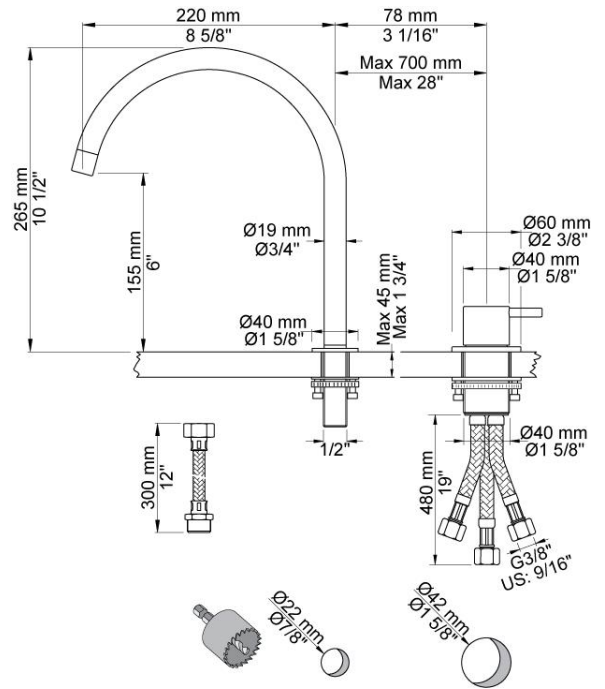

590H

Two hole basin/kitchen set with ceramic disc cartridge, 10½" high - 8½" wide swivel spout with water saving aerator & 3/8" flexible supply hoses. Drain not included.

	Bar:	1.0	2.0	3.0	4.0	5.0
590H ¹⁾	(l/min)	2.3	3.3	4.0	4.0	4.0
590H	(l/min)	4.8	6.8	8.3	8.3	8.3

¹⁾ USA Standard

	Color 20, Brushed chrome
Color 02, Grey	Color 21, Carmine red
Color 04, Light blue	Color 25, Pink
Color 05, Orange	Color 27, Matt black
Color 06, Light green	Color 28, Matt white
Color 08, Yellow	Color 40, Brushed stainless steel
Color 09, Dark grey	Color 60, Black
Color 12, Mocca	Color 61, Brushed black
Color 14, Bright red	Color 63, Copper
Color 15, Dark blue	Color 64, Brushed Copper
Color 16, Polished chrome	Color 65, Gold
Color 17, Gloss black	Color 68, Silver
Color 18, White	Color 70, Brushed Gold
Color 19, Natural brass