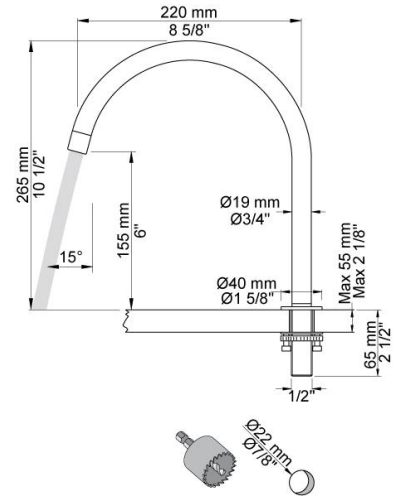

:
:
:

**590H**

Two hole basin/kitchen set with ceramic disc cartridge, 10½" high - 8½" wide swivel spout with water saving aerator & 3/8" flexible supply hoses. Drain not included.

	Bar:	1.0	2.0	3.0	4.0	5.0
590H <sup>1)</sup>	(l/min)	2.3	3.3	4.0	4.0	4.0
590H	(l/min)	4.8	6.8	8.3	8.3	8.3

**090H**  
Swivel spout, 10½" high - 8½" wide.

**500**  
One handle table mounted mixer.