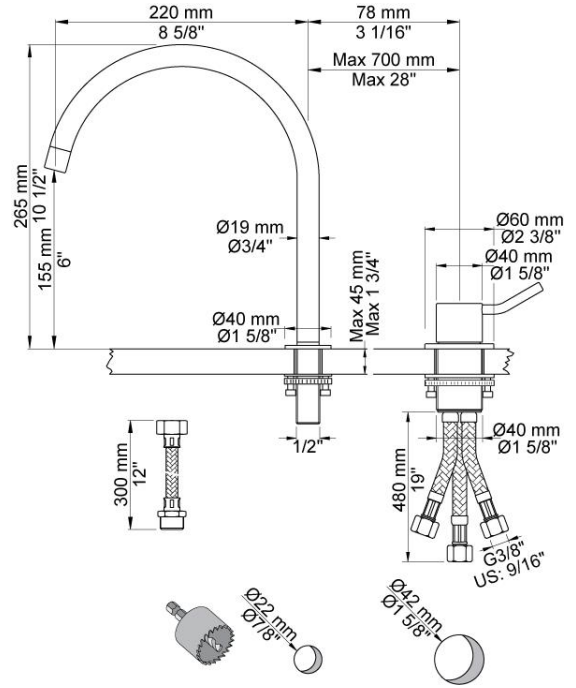

:
:
:

590HM

	Bar:	1.0	2.0	3.0	4.0	5.0
590HM ¹⁾	(l/min)	2.3	3.3	4.0	4.0	4.0
590HM	(l/min)	4.8	6.8	8.3	8.3	8.3

¹⁾ USA Standard

	Color 20, Brushed chrome
Color 02, Grey	Color 21, Carmine red
Color 04, Light blue	Color 25, Pink
Color 05, Orange	Color 27, Matt black
Color 06, Light green	Color 28, Matt white
Color 08, Yellow	Color 40, Brushed stainless steel
Color 09, Dark grey	Color 60, Black
Color 12, Mocca	Color 61, Brushed black
Color 14, Bright red	Color 63, Copper
Color 15, Dark blue	Color 64, Brushed Copper
Color 16, Polished chrome	Color 65, Gold
Color 17, Gloss black	Color 68, Silver
Color 18, White	Color 70, Brushed Gold
Color 19, Natural brass	

090H

Swivel spout, 10½" high - 8½" wide.

500M

One handle table mounted mixer with medium lever.