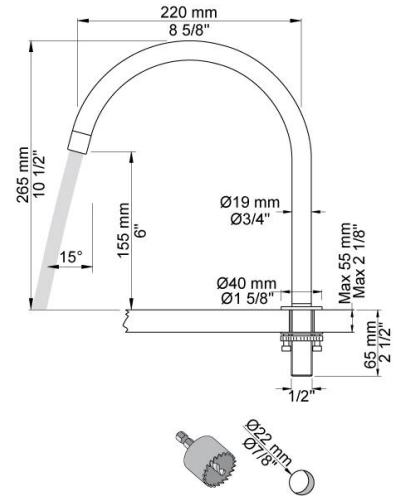

:
:
:

590HM

	Bar:	1.0	2.0	3.0	4.0	5.0
590HM ¹⁾	(l/min)	2.3	3.3	4.0	4.0	4.0
590HM	(l/min)	4.8	6.8	8.3	8.3	8.3

¹⁾ USA Standard

	Color 20, Brushed chrome
Color 02, Grey	Color 21, Carmine red
Color 04, Light blue	Color 25, Pink
Color 05, Orange	Color 27, Matt black
Color 06, Light green	Color 28, Matt white
Color 08, Yellow	Color 40, Brushed stainless steel
Color 09, Dark grey	Color 60, Black
Color 12, Mocca	Color 61, Brushed black
Color 14, Bright red	Color 63, Copper
Color 15, Dark blue	Color 64, Brushed Copper
Color 16, Polished chrome	Color 65, Gold
Color 17, Gloss black	Color 68, Silver
Color 18, White	Color 70, Brushed Gold
Color 19, Natural brass	

090H

Swivel spout, 10½" high - 8½" wide.

500M

One handle table mounted mixer with medium lever.