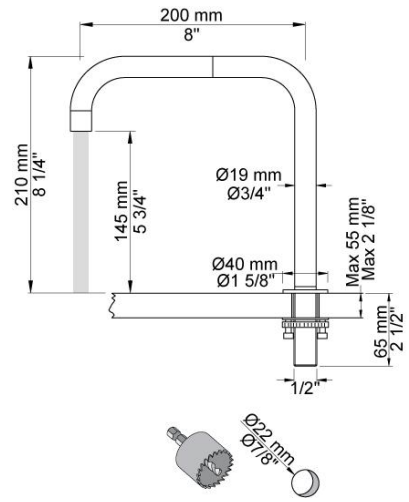

:
:
:

590M

Two hole basin/kitchen set with ceramic disc cartridge and medium lever, 360° double swivel spout with water saving aerator, & 3/8" flexible supply hoses. Drain not included.

	Bar:	1.0	2.0	3.0	4.0	5.0
590M ¹⁾	(l/min)	2.3	3.3	4.0	4.0	4.0
590M	(l/min)	4.8	6.8	8.3	8.3	8.3

090
360° double swivel spout.

500M
One handle table mounted mixer with medium lever.