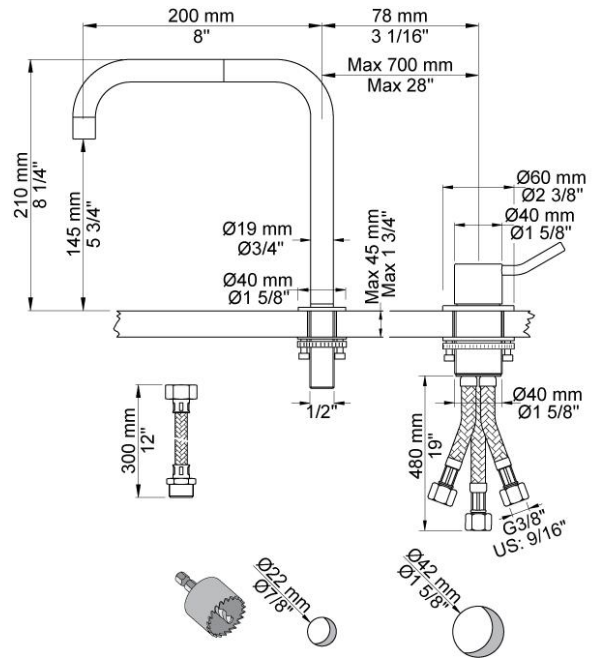

590M

Two hole basin/kitchen set with ceramic disc cartridge and medium lever, 360° double swivel spout with water saving aerator, & 3/8" flexible supply hoses. Drain not included.

	Bar:	1.0	2.0	3.0	4.0	5.0
590M¹⁾	(l/min)	2.3	3.3	4.0	4.0	4.0
590M	(l/min)	4.8	6.8	8.3	8.3	8.3

¹⁾ USA Standard

	Color 20, Brushed chrome
Color 02, Grey	Color 21, Carmine red
Color 04, Light blue	Color 25, Pink
Color 05, Orange	Color 27, Matt black
Color 06, Light green	Color 28, Matt white
Color 08, Yellow	Color 40, Brushed stainless steel
Color 09, Dark grey	Color 60, Black
Color 12, Mocca	Color 61, Brushed black
Color 14, Bright red	Color 63, Copper
Color 15, Dark blue	Color 64, Brushed Copper
Color 16, Polished chrome	Color 65, Gold
Color 17, Gloss black	Color 68, Silver
Color 18, White	Color 70, Brushed Gold
Color 19, Natural brass