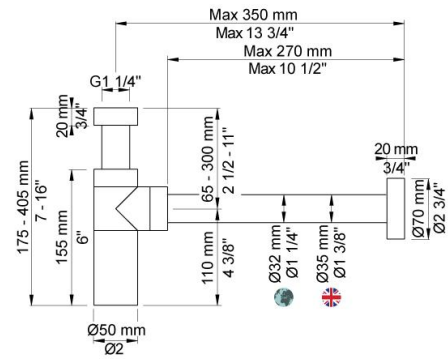

:
:
:

A34

¼" trap.

	Color 20, Brushed chrome
Color 02, Grey	Color 21, Carmine red
Color 04, Light blue	Color 25, Pink
Color 05, Orange	Color 27, Matt black
Color 06, Light green	Color 28, Matt white
Color 08, Yellow	Color 40, Brushed stainless steel
Color 09, Dark grey	Color 60, Black
Color 12, Mocca	Color 61, Brushed black
Color 14, Bright red	Color 63, Copper
Color 15, Dark blue	Color 64, Brushed Copper
Color 16, Polished chrome	Color 65, Gold
Color 17, Gloss black	Color 68, Silver
Color 18, White	Color 70, Brushed Gold
Color 19, Natural brass	