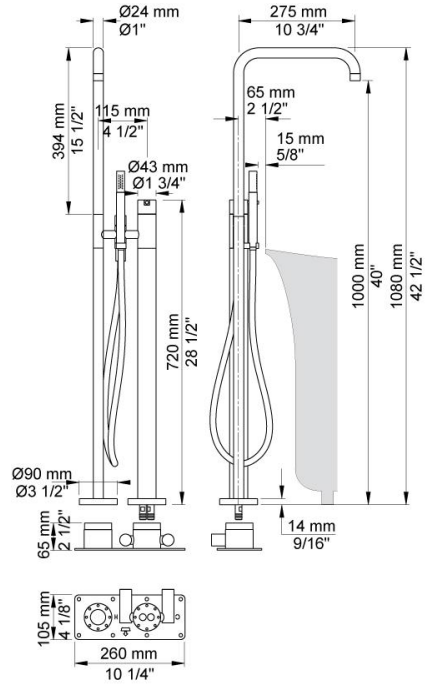

	:
	:
	:

FS1

	Bar:	1.0	2.0	3.0	4.0	5.0
FS1 ¹⁾	(l/min)	11.0	15.5	19.0	21.9	24.5
FS1 ²⁾	(l/min)	12.7	18.0	22.0	25.4	28.4
T2	(l/min)	5.2	7.3	9.0	9.0	9.0

¹⁾ Standard Aerator VR624D

²⁾ Strainer VR624E

	Color 20, Brushed chrome
Color 02, Grey	Color 21, Carmine red
Color 04, Light blue	Color 25, Pink
Color 05, Orange	Color 27, Matt black
Color 06, Light green	Color 28, Matt white
Color 08, Yellow	Color 40, Brushed stainless steel
Color 09, Dark grey	Color 60, Black
Color 12, Mocca	Color 61, Brushed black
Color 14, Bright red	Color 63, Copper
Color 15, Dark blue	Color 64, Brushed Copper
Color 16, Polished chrome	Color 65, Gold
Color 17, Gloss black	Color 68, Silver
Color 18, White	Color 70, Brushed Gold
Color 19, Natural brass	