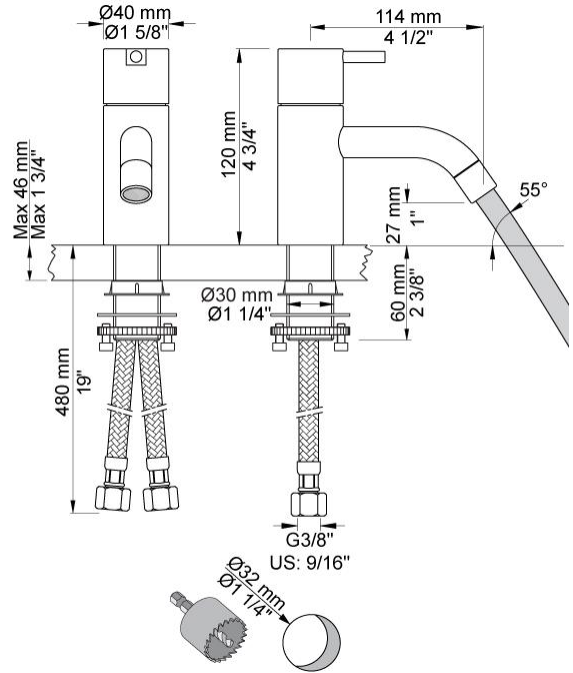

HV1

One handle basin set with ceramic disc cartridge, fixed spout with water saving aerator & 3/8" flexible supply hoses. Drain not included.

	Bar:	1.0	2.0	3.0	4.0	5.0
HV1	(l/min)	2.9	4.1	5.0	5.0	5.0
HV1¹⁾	(l/min)	2.6	3.7	4.5	4.5	4.5

¹⁾ USA standard

	Color 20, Brushed chrome
Color 02, Grey	Color 21, Carmine red
Color 04, Light blue	Color 25, Pink
Color 05, Orange	Color 27, Matt black
Color 06, Light green	Color 28, Matt white
Color 08, Yellow	Color 40, Brushed stainless steel
Color 09, Dark grey	Color 60, Black
Color 12, Mocca	Color 61, Brushed black
Color 14, Bright red	Color 63, Copper
Color 15, Dark blue	Color 64, Brushed Copper
Color 16, Polished chrome	Color 65, Gold
Color 17, Gloss black	Color 68, Silver
Color 18, White	Color 70, Brushed Gold
Color 19, Natural brass