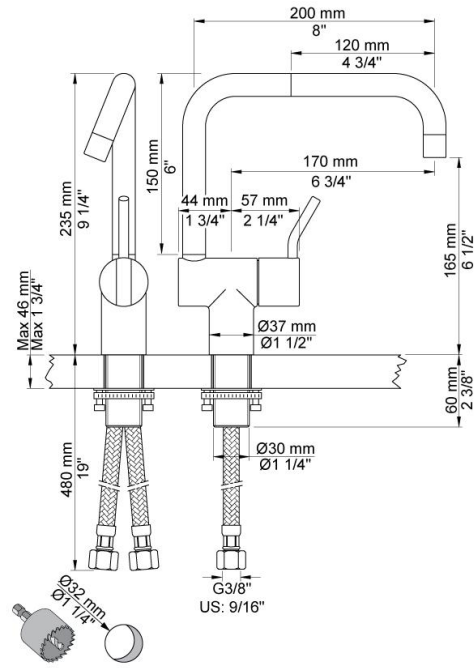

KV1M

One handle basin/kitchen set with ceramic disc cartridge and medium lever, 360° double swivel spout with water saving aerator & 3/8" flexible supply hoses. Drain not included.

	Bar:	1.0	2.0	3.0	4.0	5.0
KV1M	(l/min)	4.8	6.8	8.3	8.3	8.3
KV1M ¹⁾	(l/min)	2.6	3.7	4.5	4.5	4.5

¹⁾ US standard

	Color 20, Brushed chrome
Color 02, Grey	Color 21, Carmine red
Color 04, Light blue	Color 25, Pink
Color 05, Orange	Color 27, Matt black
Color 06, Light green	Color 28, Matt white
Color 08, Yellow	Color 40, Brushed stainless steel
Color 09, Dark grey	Color 60, Black
Color 12, Mocca	Color 61, Brushed black
Color 14, Bright red	Color 63, Copper
Color 15, Dark blue	Color 64, Brushed Copper
Color 16, Polished chrome	Color 65, Gold
Color 17, Gloss black	Color 68, Silver
Color 18, White	Color 70, Brushed Gold
Color 19, Natural brass