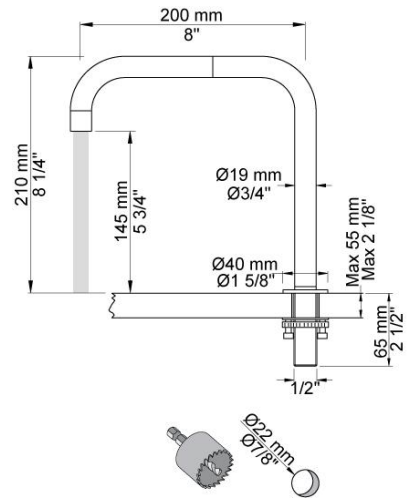

	:
	:
	:

KV4

	Bar:	1.0	2.0	3.0	4.0	5.0
KV4 ¹⁾	(l/min)	2.3	3.3	4.0	4.0	4.0
KV4	(l/min)	4.8	6.8	8.3	8.3	8.3

¹⁾ USA Standard

	Color 20, Brushed chrome
Color 02, Grey	Color 21, Carmine red
Color 04, Light blue	Color 25, Pink
Color 05, Orange	Color 27, Matt black
Color 06, Light green	Color 28, Matt white
Color 08, Yellow	Color 40, Brushed stainless steel
Color 09, Dark grey	Color 60, Black
Color 12, Mocca	Color 61, Brushed black
Color 14, Bright red	Color 63, Copper
Color 15, Dark blue	Color 64, Brushed Copper
Color 16, Polished chrome	Color 65, Gold
Color 17, Gloss black	Color 68, Silver
Color 18, White	Color 70, Brushed Gold
Color 19, Natural brass	

090
360° double swivel spout.

S50
Stop valve with 1/4" turn cold cartridge with non-return valve; 1/2" inlet and outlet.