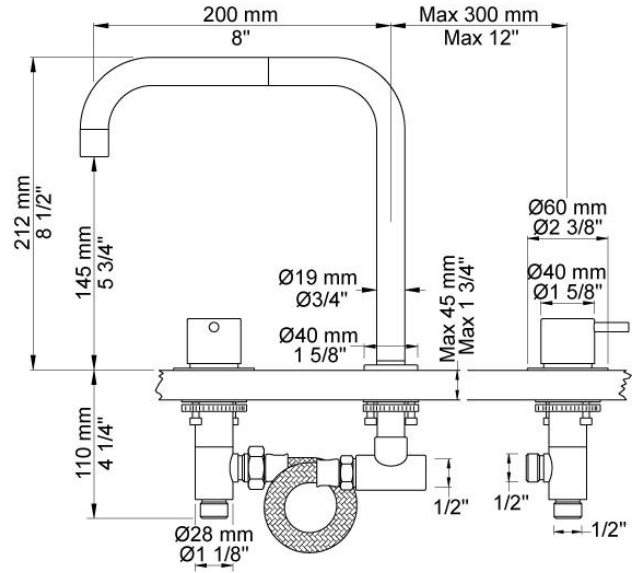

	:
	:
	:

KV4

	Bar:	1.0	2.0	3.0	4.0	5.0
KV4 ¹⁾	(l/min)	2.3	3.3	4.0	4.0	4.0
KV4	(l/min)	4.8	6.8	8.3	8.3	8.3

¹⁾ USA Standard

	Color 20, Brushed chrome
Color 02, Grey	Color 21, Carmine red
Color 04, Light blue	Color 25, Pink
Color 05, Orange	Color 27, Matt black
Color 06, Light green	Color 28, Matt white
Color 08, Yellow	Color 40, Brushed stainless steel
Color 09, Dark grey	Color 60, Black
Color 12, Mocca	Color 61, Brushed black
Color 14, Bright red	Color 63, Copper
Color 15, Dark blue	Color 64, Brushed Copper
Color 16, Polished chrome	Color 65, Gold
Color 17, Gloss black	Color 68, Silver
Color 18, White	Color 70, Brushed Gold
Color 19, Natural brass	

090
360° double swivel spout.

S50
Stop valve with 1/4" turn cold cartridge with non-return valve; 1/2" inlet and outlet.