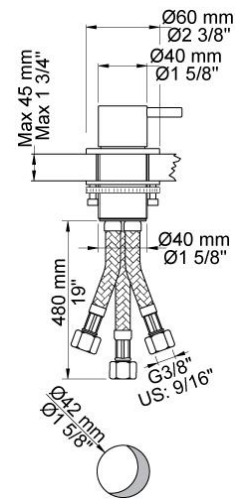

:
:
:

PSB Singapore

SC10

One handle high flow mixer with 360° double swivel spout, one handle low flow mixer with hand spray.

	Bar:	1.0	2.0	3.0	4.0	5.0
090D	(l/min)	10.4	14.7	18.0	20.8	23.2
T1	(l/min)	5.8	8.2	10.0	11.6	12.9

090D

2500
One handle table mounted mixer for high flow.

T1