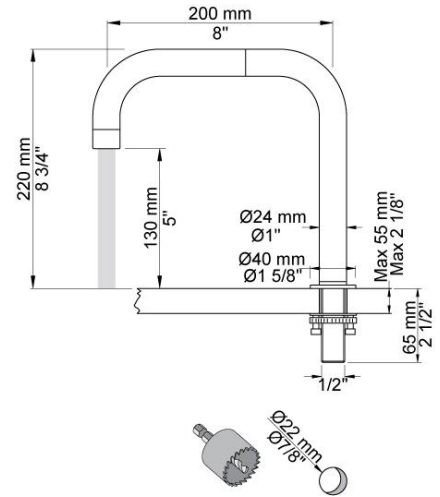

:
:
:

PSB Singapore

SC10

One handle high flow mixer with 360° double swivel spout, one handle low flow mixer with hand spray.

	Bar:	1.0	2.0	3.0	4.0	5.0
090D	(l/min)	10.4	14.7	18.0	20.8	23.2
T1	(l/min)	5.8	8.2	10.0	11.6	12.9

090D

2500
One handle table mounted mixer for high flow.

T1