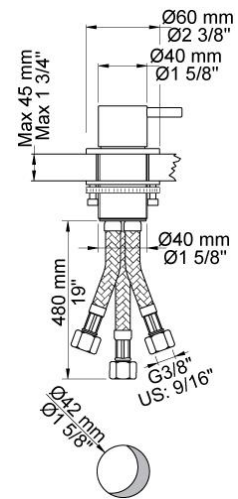

:
:
:

PSB Singapore

SC10

One handle high flow mixer with 360° double swivel spout, one handle low flow mixer with hand spray.

	Bar:	1.0	2.0	3.0	4.0	5.0
090D	(l/min)	10.4	14.7	18.0	20.8	23.2
T1	(l/min)	5.8	8.2	10.0	11.6	12.9

090D

2500
One handle table mounted mixer for high flow.

T1