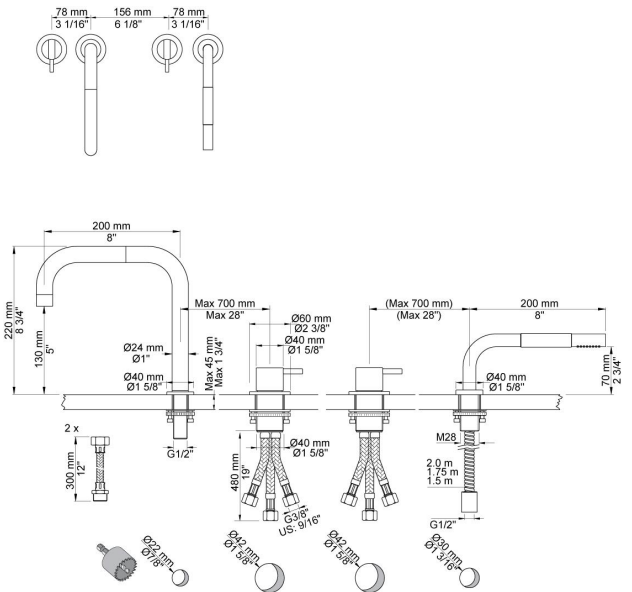

:
:
:

PSB Singapore

SC10

One handle high flow mixer with 360° double swivel spout, one handle low flow mixer with hand spray.

	Bar:	1.0	2.0	3.0	4.0	5.0
090D	(l/min)	10.4	14.7	18.0	20.8	23.2
T1	(l/min)	5.8	8.2	10.0	11.6	12.9

090D

2500
One handle table mounted mixer for high flow.

T1