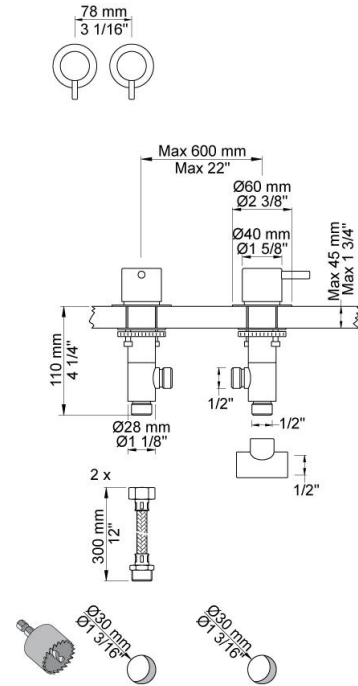

:
:
:

PSB Singapore

SC2

Hot and cold ¼ turn deck mount valves for use with a remote deck or wall mounted tub spout.

	Bar:	1.0	2.0	3.0	4.0	5.0
SC2	(l/min)	28.9	40.8	50.0	57.7	64.5
SC2 - A24	(l/min)	11.3	15.9	19.5	22.5	25.2

S50

Stop valve with ¼" turn cold cartridge with non-return valve; ½" inlet and outlet.