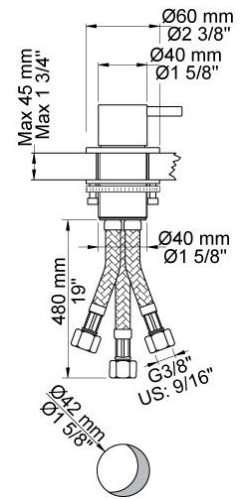

	:
	:
	:

PSB Singapore

SC3

One handle deck mounted high flow mixer for use with a remote deck or wall mounted tub spout and low flow mixer with hand spray.

	Bar:	1.0	2.0	3.0	4.0	5.0
2500 ¹⁾	(l/min)	10.8	15.3	18.7	21.6	24.1
2500 ²⁾	(l/min)	8.7	12.2	15.0	17.3	19.4
T1	(l/min)	5.8	8.2	10.0	11.6	12.9

2500
One handle table mounted mixer for high flow.

T1