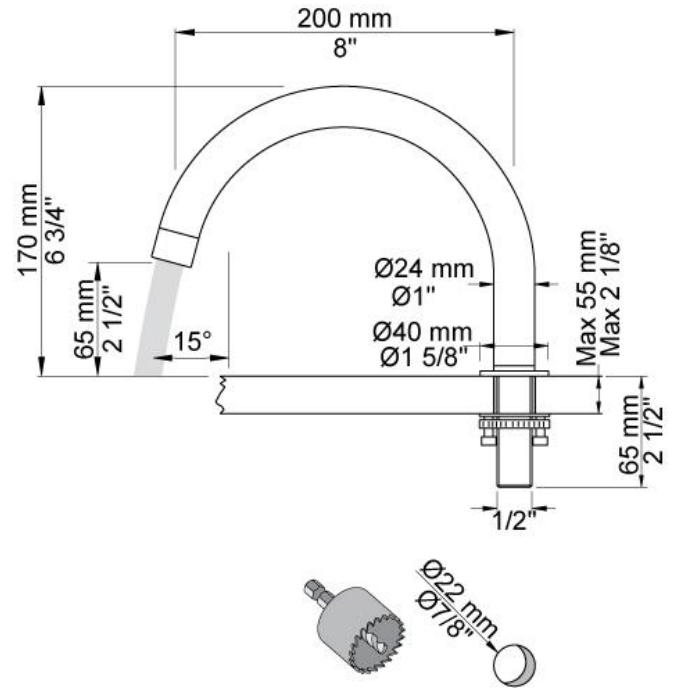

:
:
:

PSB Singapore

**SC7**

One handle deck mounted high flow mixer with 6" high swivel spout.

	<b>Bar:</b>	<b>1.0</b>	<b>2.0</b>	<b>3.0</b>	<b>4.0</b>	<b>5.0</b>
SC7	(l/min)	10.4	14.7	18.0	20.8	23.2

	Color 20, Brushed chrome
Color 02, Grey	Color 21, Carmine red
Color 04, Light blue	Color 25, Pink
Color 05, Orange	Color 27, Matt black
Color 06, Light green	Color 28, Matt white
Color 08, Yellow	Color 40, Brushed stainless steel
Color 09, Dark grey	Color 60, Black
Color 12, Mocca	Color 61, Brushed black
Color 14, Bright red	Color 63, Copper
Color 15, Dark blue	Color 64, Brushed Copper
Color 16, Polished chrome	Color 65, Gold
Color 17, Gloss black	Color 68, Silver
Color 18, White	Color 70, Brushed Gold
Color 19, Natural brass	

**090E**  
Swivel spout for high flow, 65/8" high - 77/8" wide.

**2500**  
One handle table mounted mixer for high flow.