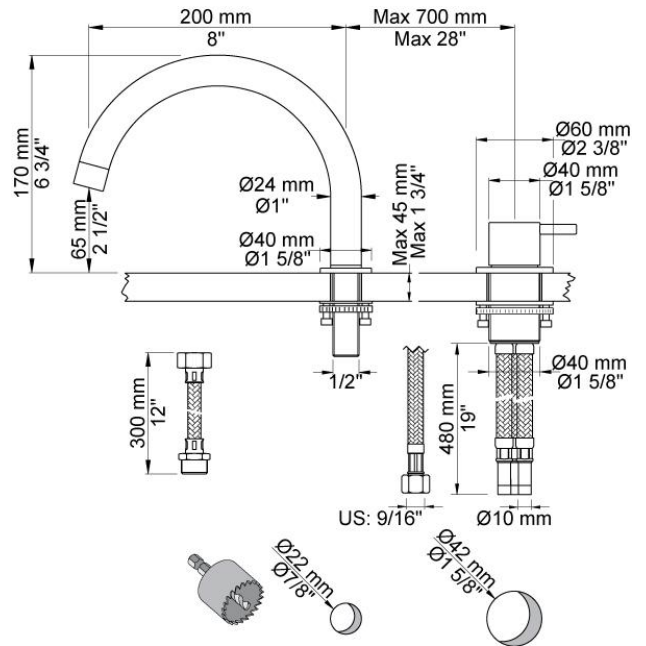

:
:
:

PSB Singapore

**SC7**

One handle deck mounted high flow mixer with 6" high swivel spout.

	<b>Bar:</b>	<b>1.0</b>	<b>2.0</b>	<b>3.0</b>	<b>4.0</b>	<b>5.0</b>
SC7	(l/min)	10.4	14.7	18.0	20.8	23.2

	Color 20, Brushed chrome
Color 02, Grey	Color 21, Carmine red
Color 04, Light blue	Color 25, Pink
Color 05, Orange	Color 27, Matt black
Color 06, Light green	Color 28, Matt white
Color 08, Yellow	Color 40, Brushed stainless steel
Color 09, Dark grey	Color 60, Black
Color 12, Mocca	Color 61, Brushed black
Color 14, Bright red	Color 63, Copper
Color 15, Dark blue	Color 64, Brushed Copper
Color 16, Polished chrome	Color 65, Gold
Color 17, Gloss black	Color 68, Silver
Color 18, White	Color 70, Brushed Gold
Color 19, Natural brass	

**090E**  
Swivel spout for high flow, 65/8" high - 77/8" wide.

**2500**  
One handle table mounted mixer for high flow.