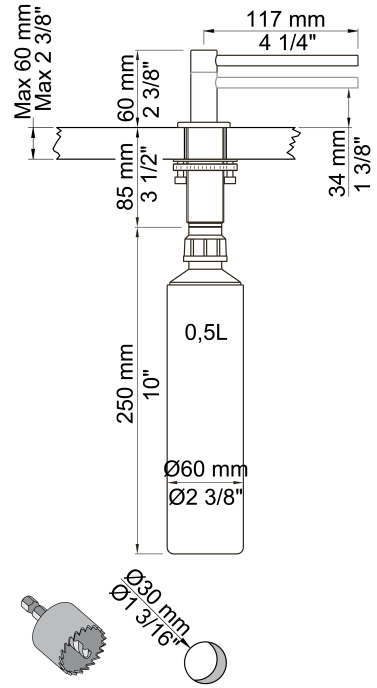

:
:
:

T36L

	Color 61, Brushed black
Color 16, Polished chrome	Color 63, Copper
Color 19, Natural brass	Color 64, Brushed Copper
Color 20, Brushed chrome	Color 65, Gold
Color 40, Brushed stainless steel	Color 68, Silver
Color 60, Black	Color 70, Brushed Gold