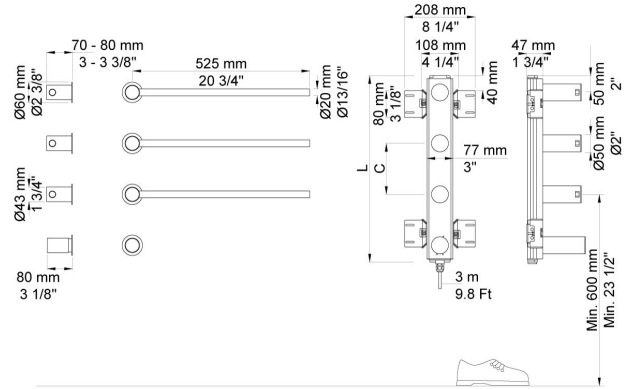

:
:
:

T39EL

	Color 20, Brushed chrome
Color 02, Grey	Color 21, Carmine red
Color 04, Light blue	Color 25, Pink
Color 05, Orange	Color 27, Matt black
Color 06, Light green	Color 28, Matt white
Color 08, Yellow	Color 40, Brushed stainless steel
Color 09, Dark grey	Color 60, Black
Color 12, Mocca	Color 61, Brushed black
Color 14, Bright red	Color 63, Copper
Color 15, Dark blue	Color 64, Brushed Copper
Color 16, Polished chrome	Color 65, Gold
Color 17, Gloss black	Color 68, Silver
Color 18, White	Color 70, Brushed Gold
Color 19, Natural brass	