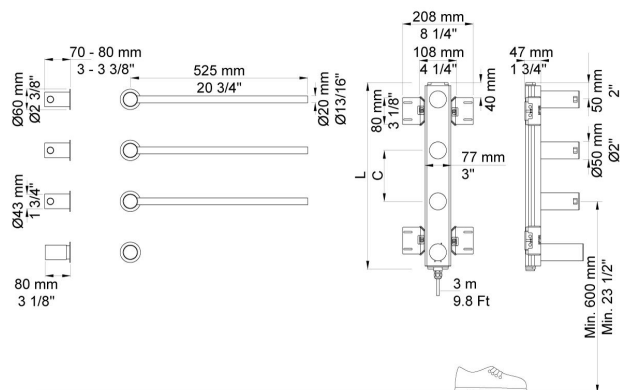

--

:
:
:

T39EL

	Color 20, Brushed chrome
Color 02, Grey	Color 21, Carmine red
Color 04, Light blue	Color 25, Pink
Color 05, Orange	Color 27, Matt black
Color 06, Light green	Color 28, Matt white
Color 08, Yellow	Color 40, Brushed stainless steel
Color 09, Dark grey	Color 60, Black
Color 12, Mocca	Color 61, Brushed black
Color 14, Bright red	Color 63, Copper
Color 15, Dark blue	Color 64, Brushed Copper
Color 16, Polished chrome	Color 65, Gold
Color 17, Gloss black	Color 68, Silver
Color 18, White	Color 70, Brushed Gold
Color 19, Natural brass	